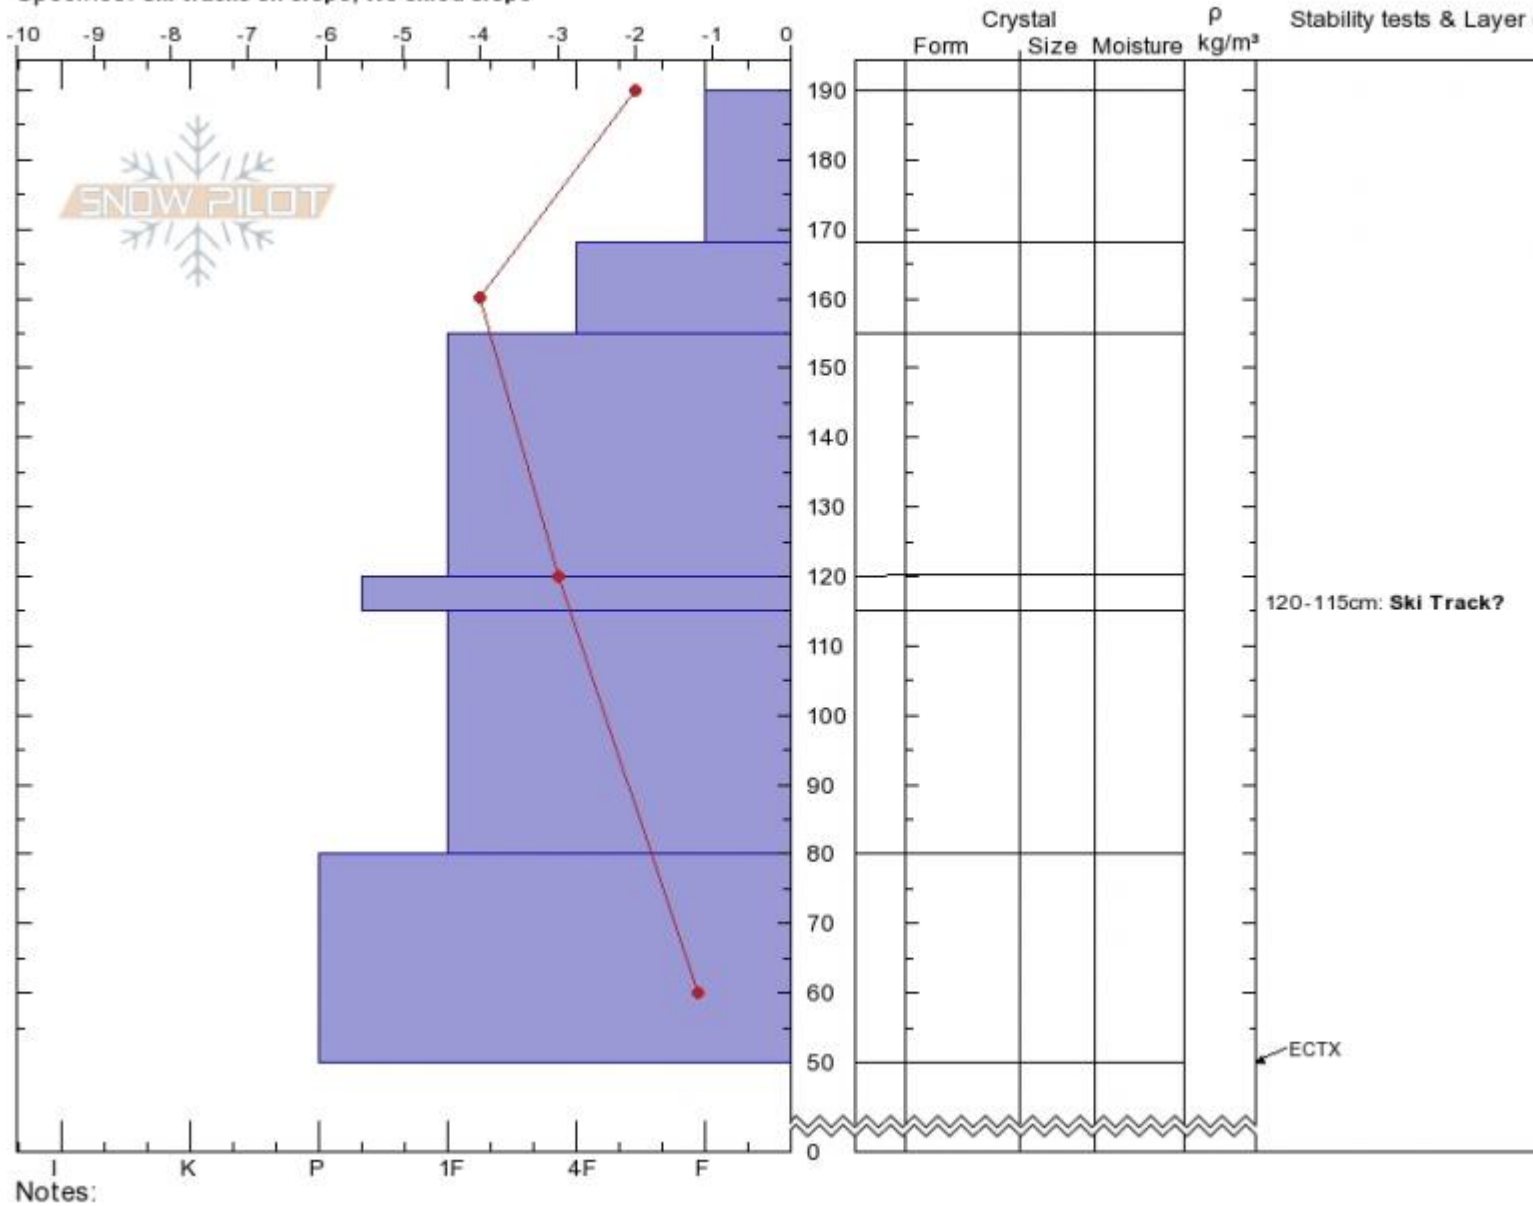

Tyler's
 Madison Range-N
 MT
 Elevation: 9375 ft
 Aspect: 260°
 Specifics: Ski tracks on slope; We skied slope

Spencer Jonas
 03/15/2020 - 10:40am
 Co-ord: 45.33159N, -111.38476W
 Slope Angle: 33°
 Wind Loading: no

Stability:
 Air Temperature: -3°C
 Sky Cover: OVC
 Precipitation:
 Wind: Calm

HS:190 Layer Notes:
 120-115cm: Ski Track?

Advisory Region
 Northern Madison
 Longitude
 -111.39W
 Latitude
 45.34N
 Northern Madison, 2020-03-15