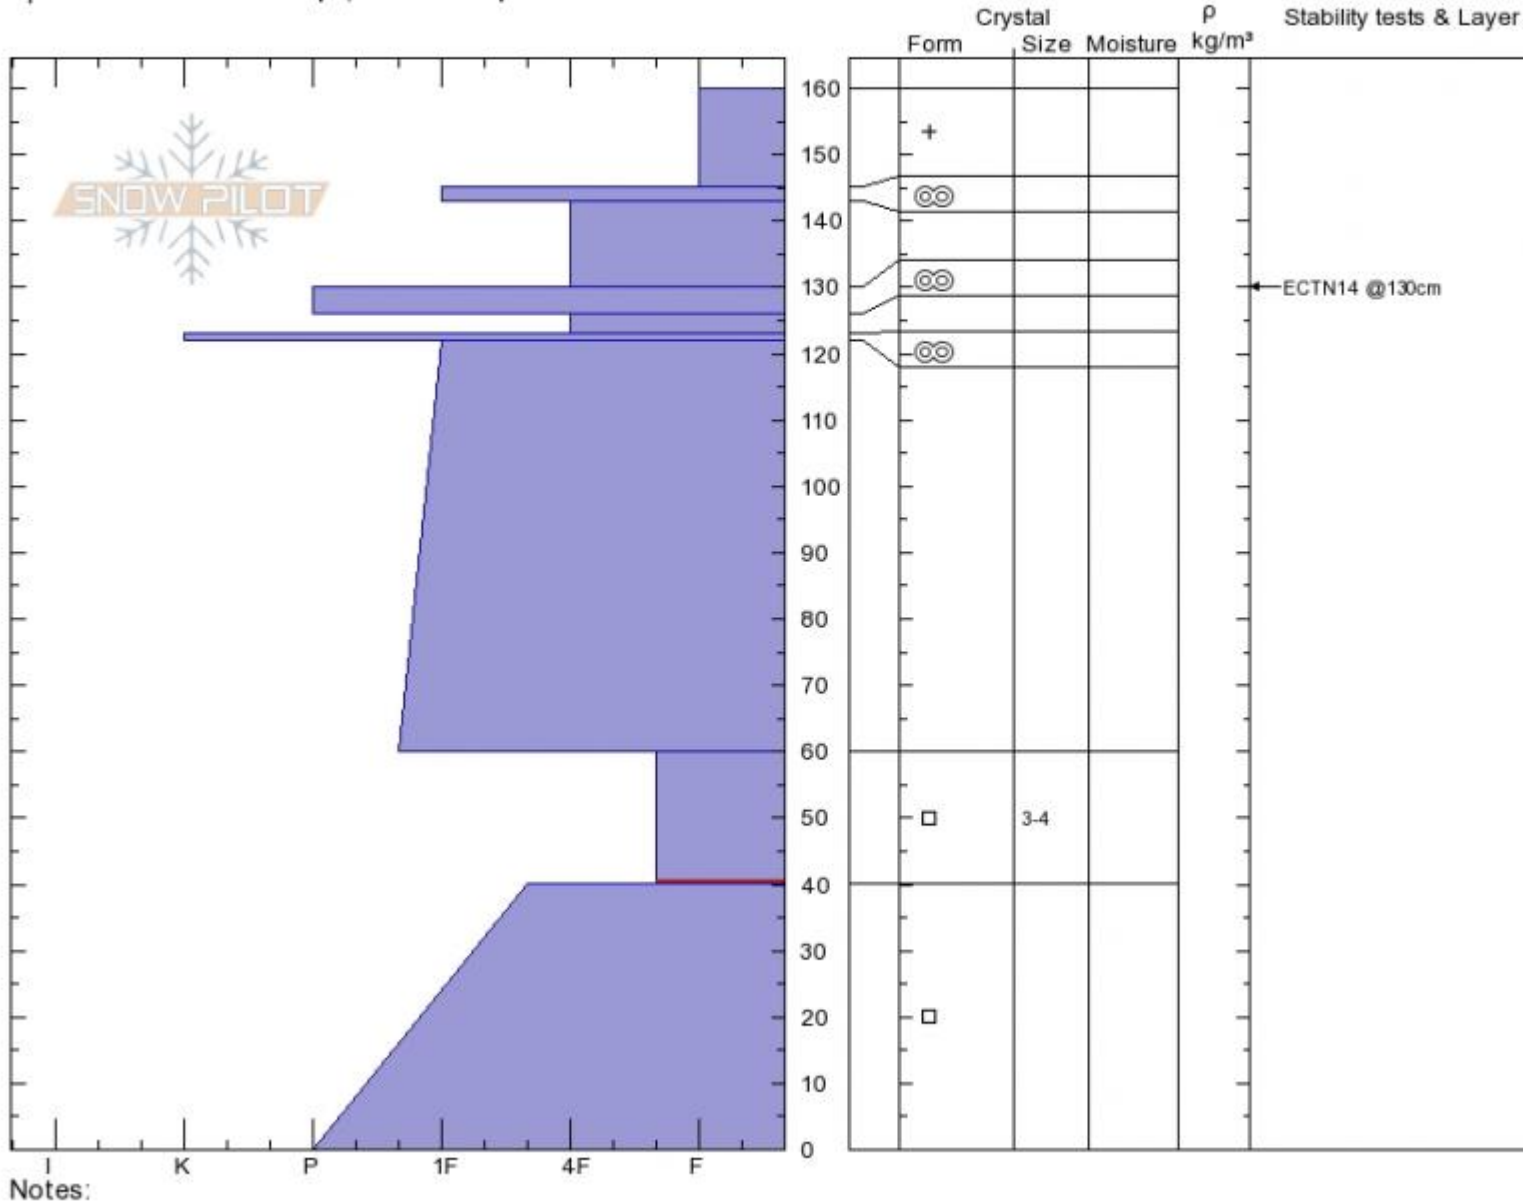

Wheeler
Gallatin Range-N
MT
 Elevation: **8200 ft**
 Aspect: **85°**
 Specifics: **Ski tracks on slope; We skied slope**

Ian Hoyer
03/14/2020 - 12:00pm
 Co-ord: **45.50250N, -111.07666W**
 Slope Angle: **25°**
 Wind Loading:

Stability: **Good**
 Air Temperature:
 Sky Cover: **OVC**
 Precipitation: **S1**
 Wind: **Calm**

HS: **160** Layer Notes:
 PF: **20** 60-40cm: **Problematic layer**
 PS: **20**

Advisory Region
 Northern Gallatin
 Longitude
 -111.08W
 Latitude
 45.51N
 Northern Gallatin, 2020-03-14