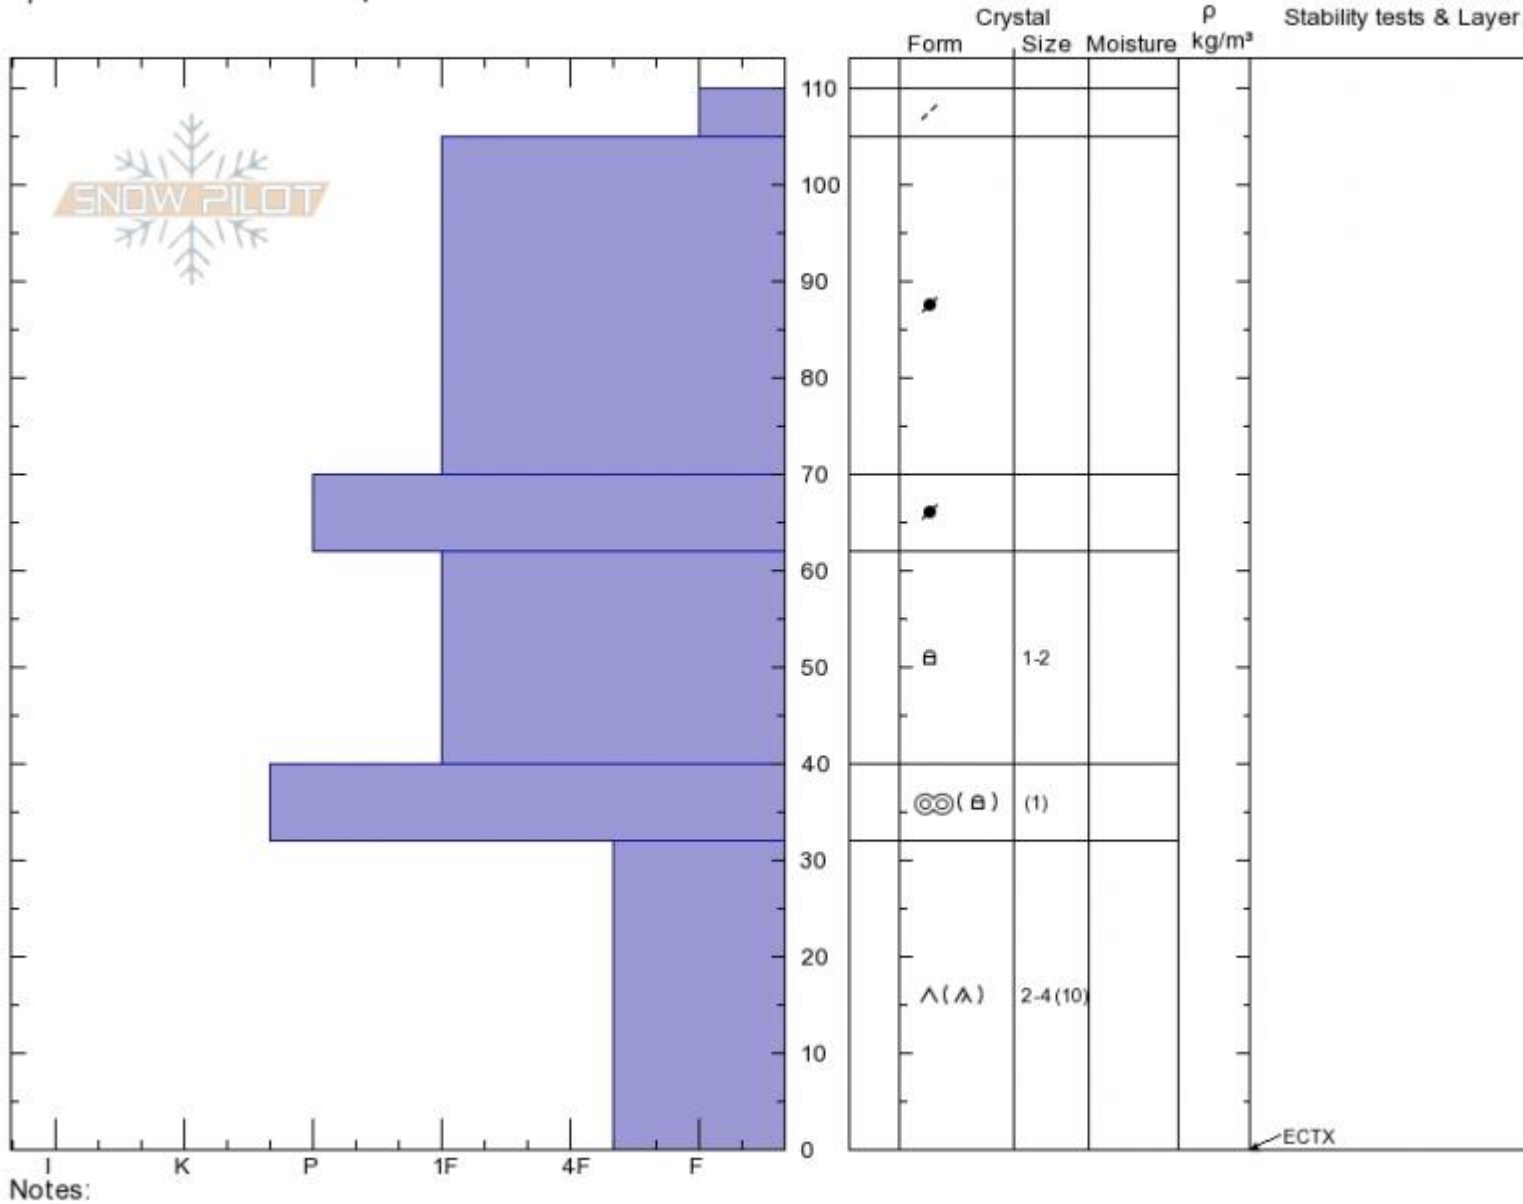

**Cedar Mountain**  
**Madison Range-N**  
**MT**  
 Elevation: **9303 ft**  
 Aspect: **23°**  
 Specifics: **We snowmobiled slope**

**Dave Zinn**  
**03/02/2020 - 12:00pm**  
 Co-ord: **45.22654N, -111.49264W**  
 Slope Angle: **15°**  
 Wind Loading: **yes**

Stability: **Fair**  
 Air Temperature:  
 Sky Cover: **SCT**  
 Precipitation: **NO**  
 Wind: **SW Moderate**

HS:**110** Layer Notes:  
 PF:**20** 32-0cm:**Problematic layer**

Advisory Region  
 Northern Madison  
 Longitude  
 -111.49W  
 Latitude  
 45.23N