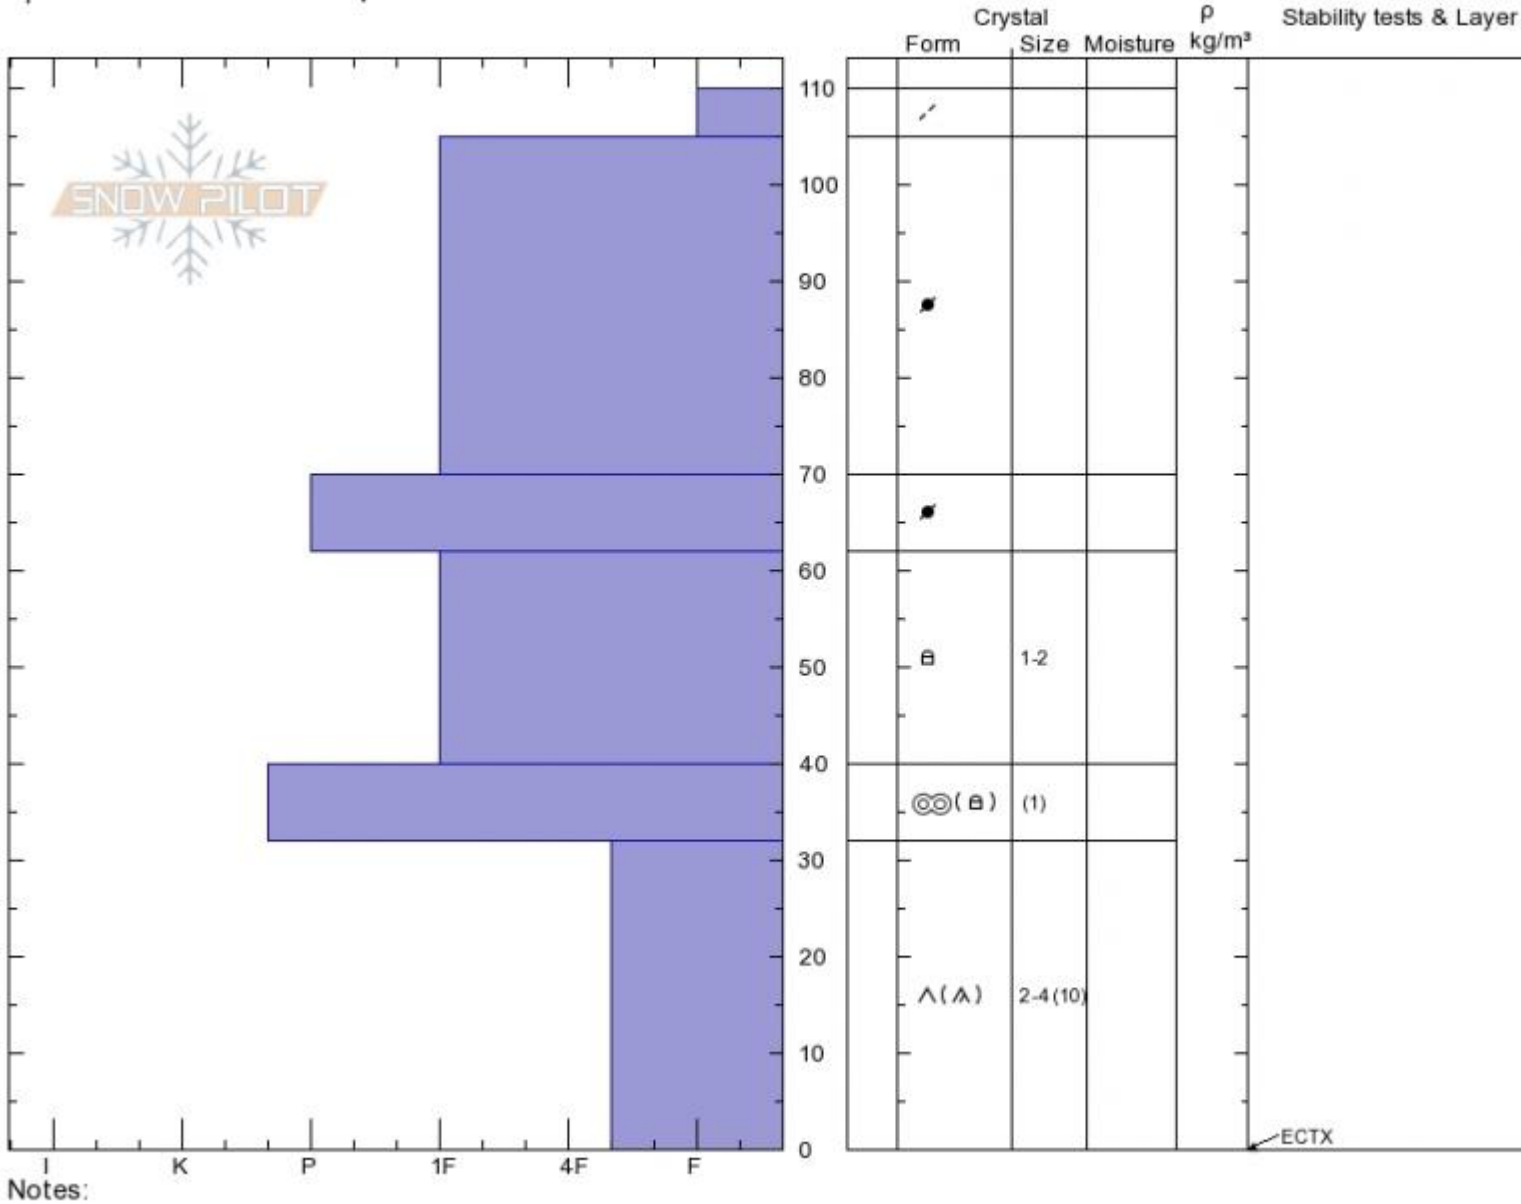

Cedar Mountain
Madison Range-N
MT
 Elevation: **9303 ft**
 Aspect: **23°**
 Specifics: **We snowmobiled slope**

Dave Zinn
03/02/2020 - 12:00pm
 Co-ord: **45.22654N, -111.49264W**
 Slope Angle: **15°**
 Wind Loading: **yes**

Stability: **Fair**
 Air Temperature:
 Sky Cover: **SCT**
 Precipitation: **NO**
 Wind: **SW Moderate**

HS:**110** Layer Notes:
 PF:**20** 32-0cm:**Problematic layer**

Advisory Region
 Northern Madison
 Longitude
 -111.49W
 Latitude
 45.23N