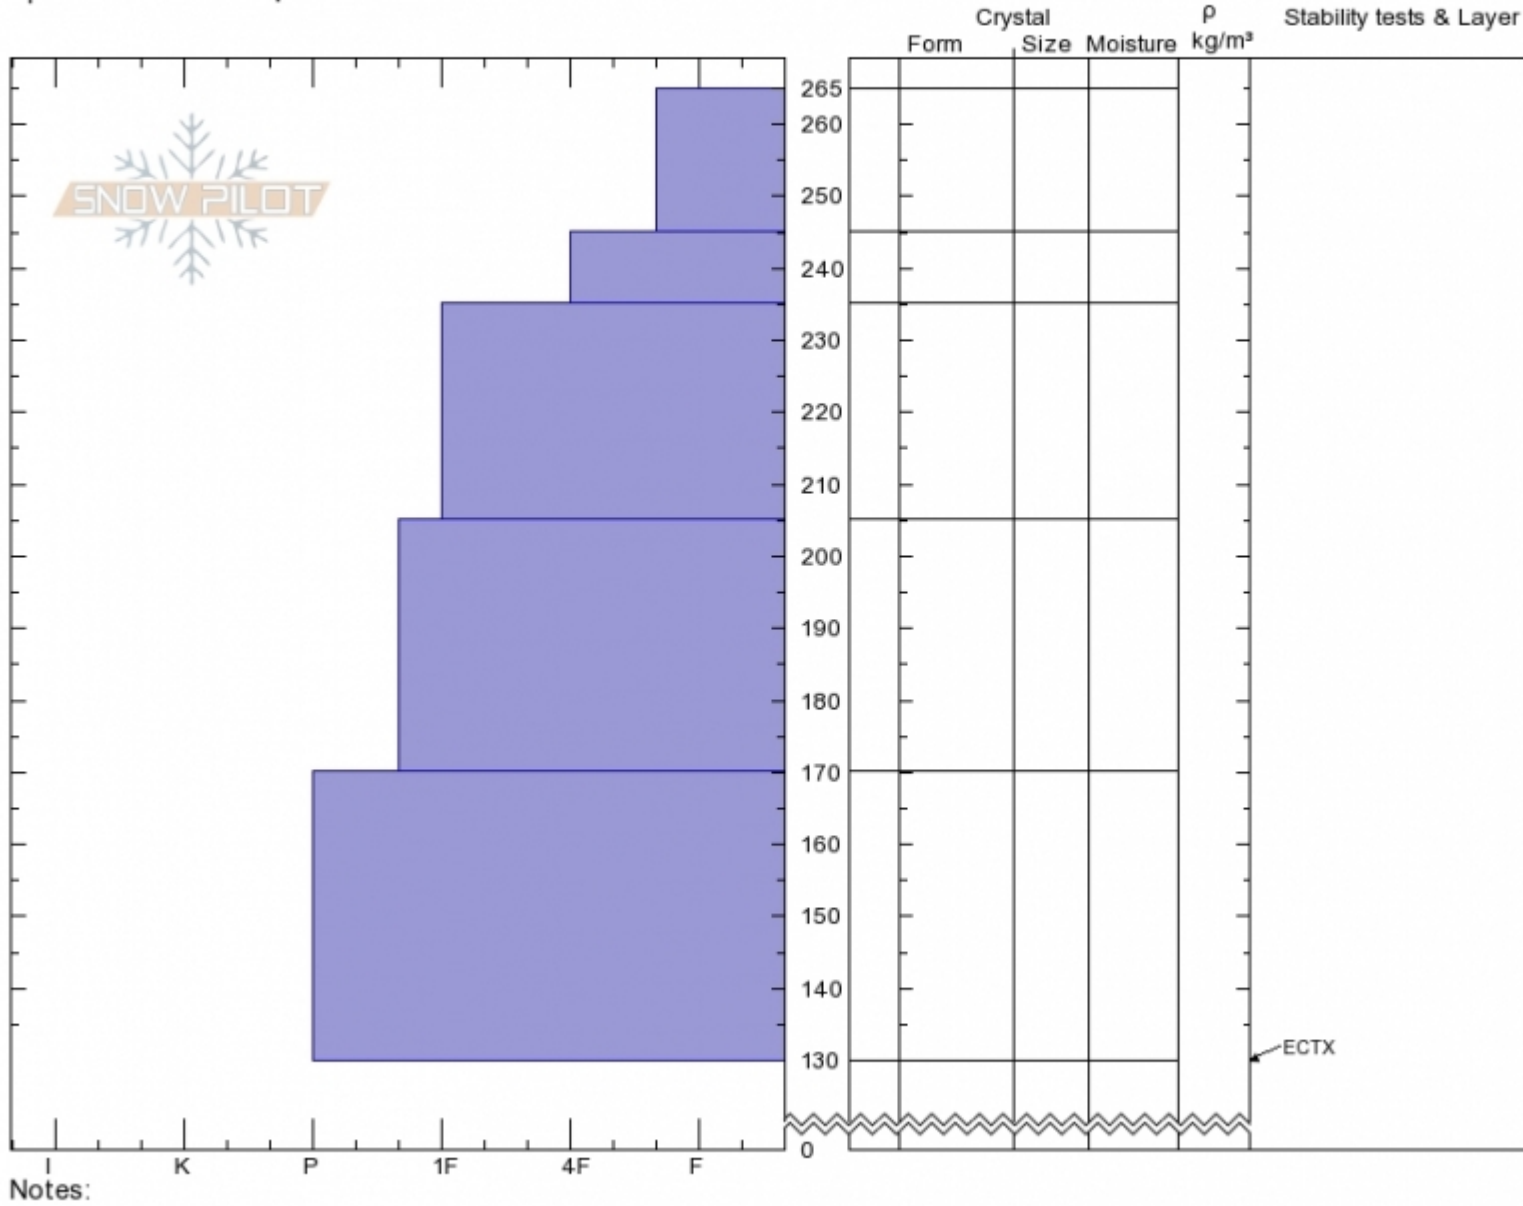

Republic Creek
Beartooths
MT

Elevation: 9800 ft

Aspect: 240°

Specifics: We skied slope

Spencer Jonas

02/24/2020 - 1:30pm

Co-ord: 44.98517N, -109.92538W

Slope Angle: 28°

Wind Loading:

Stability:

Air Temperature:

Sky Cover: BKN

Precipitation: NO

Wind: S Light Breeze

HS: 265

PS: 20

Layer Notes:

Advisory Region

Cooke City

Longitude

-109.94W

Latitude

44.99N

Forecast link: [GNFAC Avalanche Forecast for Tue Feb 25, 2020](#)