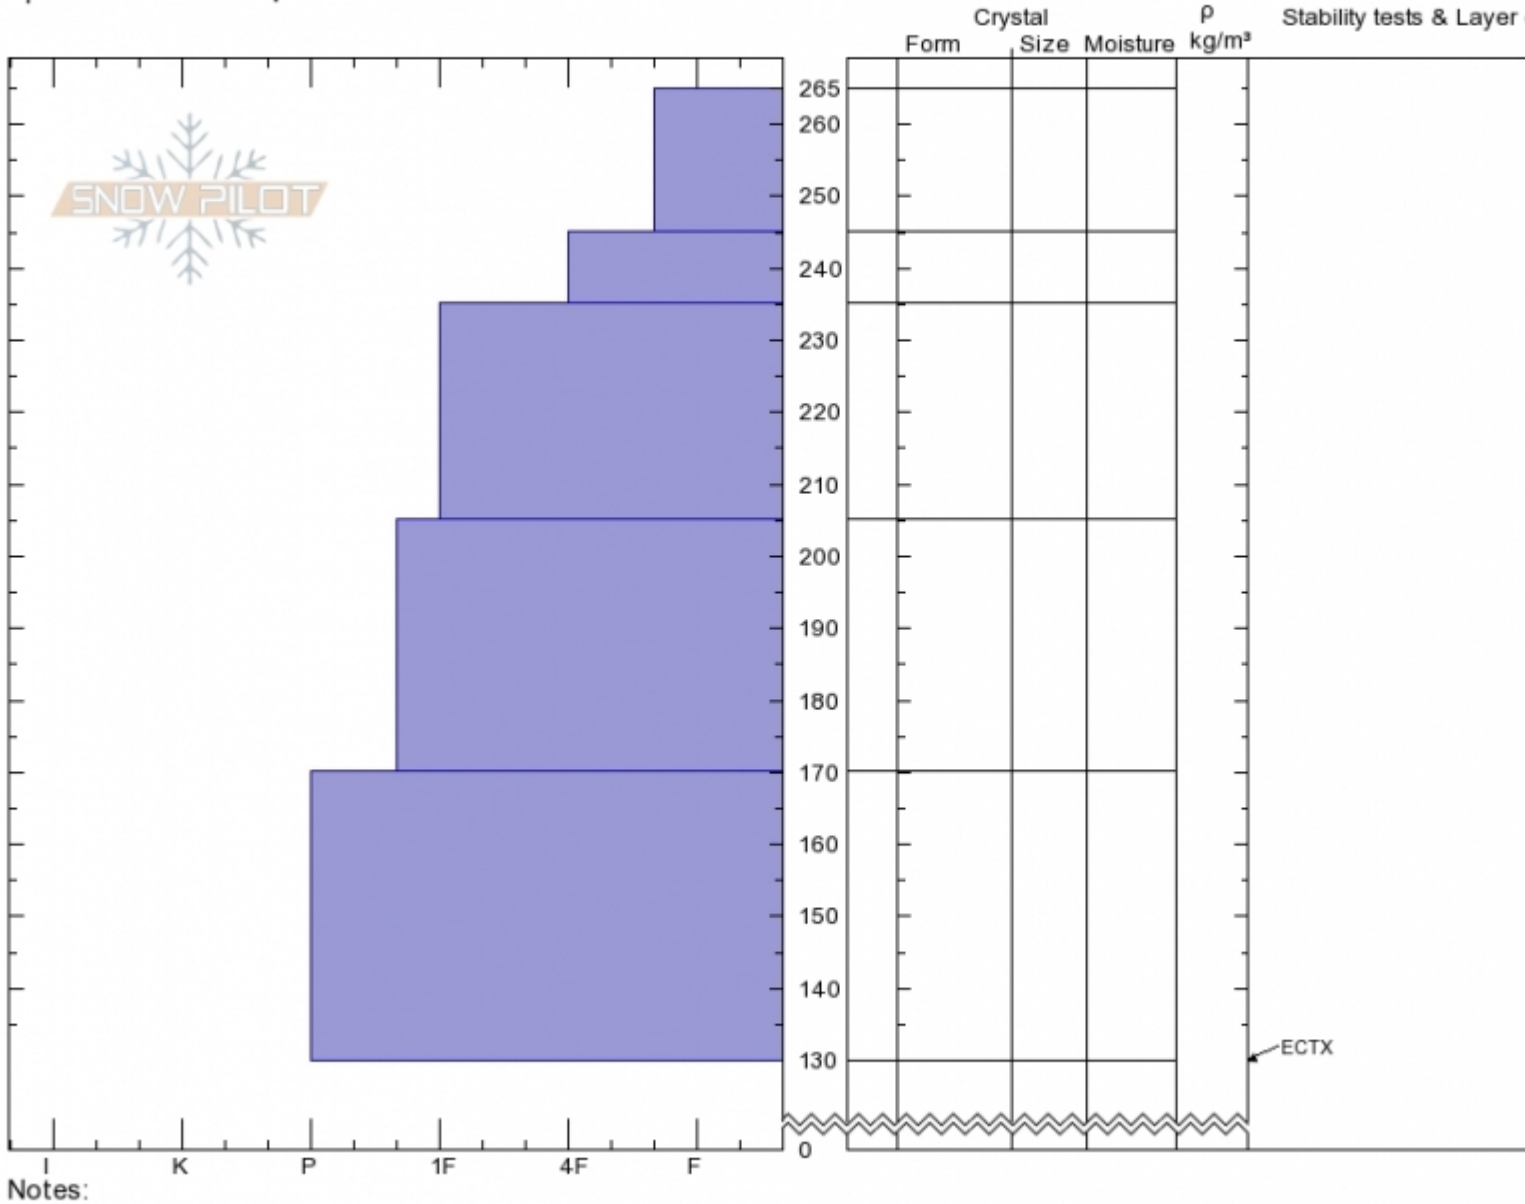

Republic Creek  
 Beartooths  
 MT

Elevation: 9800 ft  
 Aspect: 240°

Specifics: We skied slope

Spencer Jonas  
 02/24/2020 - 1:30pm

Co-ord: 44.98517N, -109.92538W

Slope Angle: 28°

Wind Loading:

Stability:  
 Air Temperature:  
 Sky Cover: BKN  
 Precipitation: NO

Wind: S Light Breeze

HS: 265  
 PS: 20

Layer Notes:

Advisory Region  
 Cooke City  
 Longitude  
 -109.94W  
 Latitude  
 44.99N

Forecast link: [GNFAC Avalanche Forecast for Tue Feb 25, 2020](#)  
 Cooke City, 2020-02-24