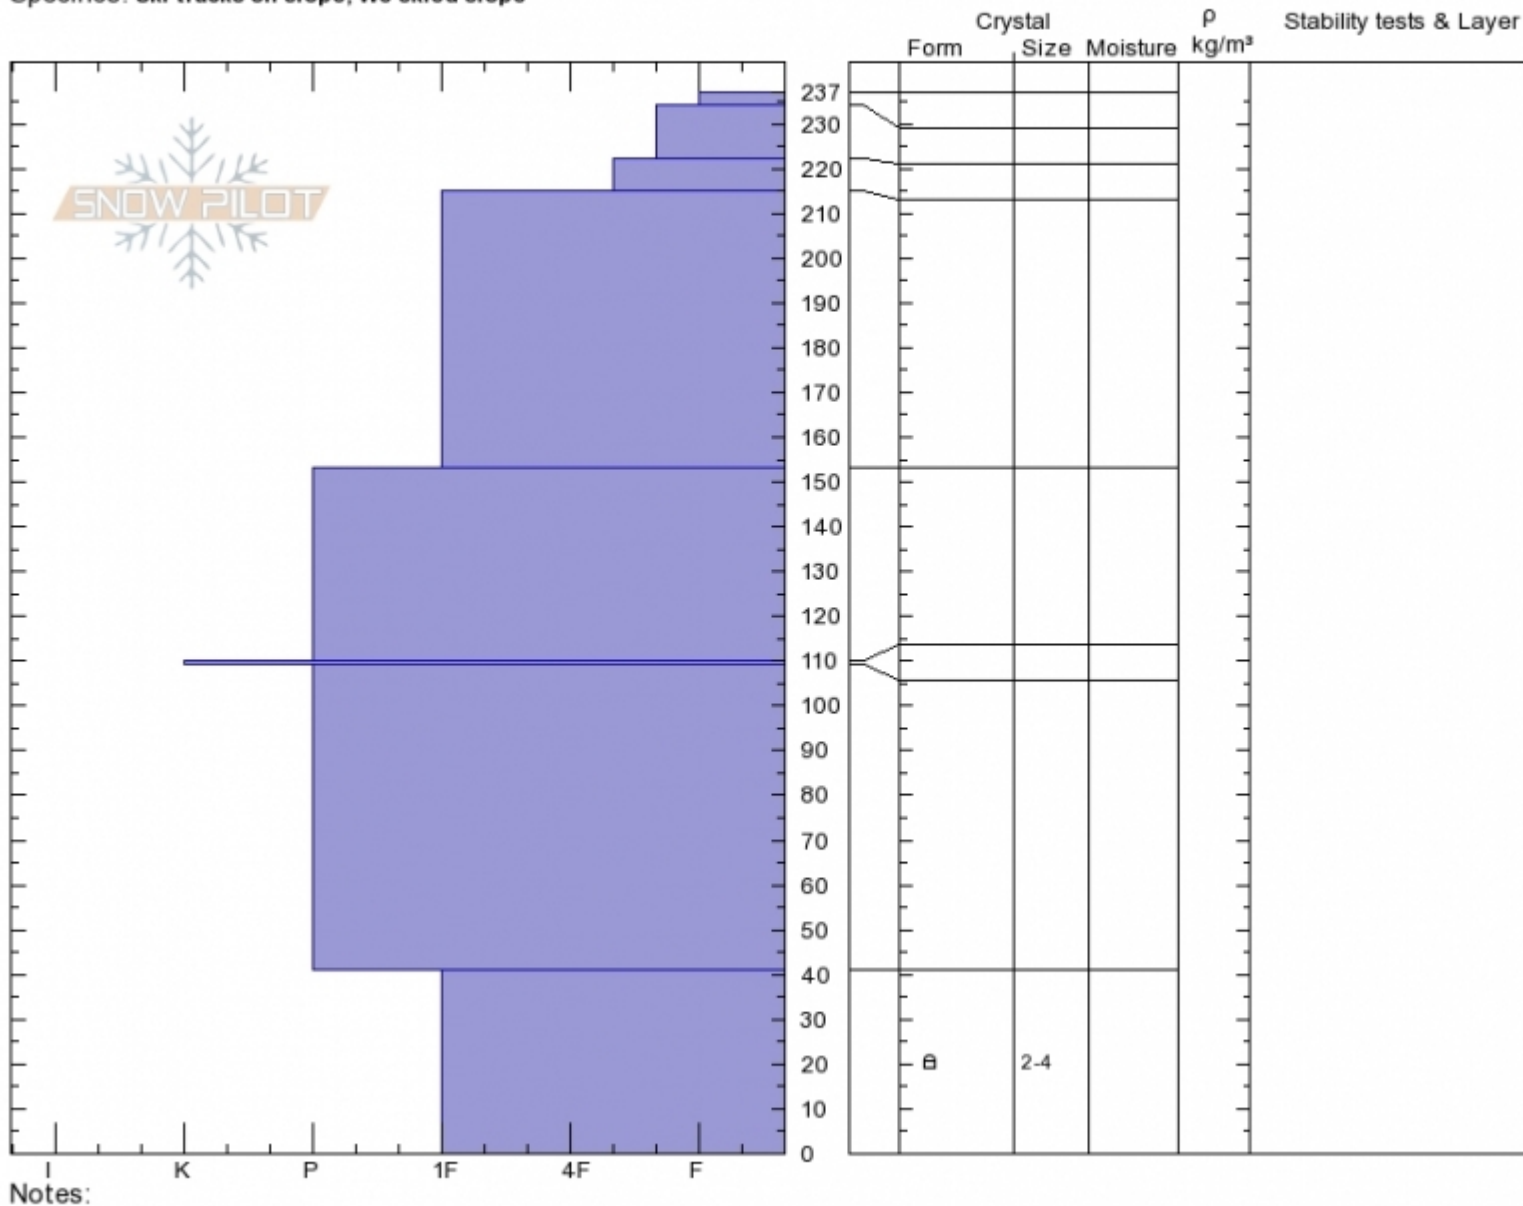

The Throne  
Bridgers  
MT  
Elevation: 8000 ft  
Aspect: 90°  
Specifics: Ski tracks on slope; We skied slope

Ian Hoyer  
02/21/2020 - 1:00pm  
Co-ord: 45.88456N, -110.94937W  
Slope Angle: 27°  
Wind Loading: no

Stability: Fair  
Air Temperature:  
Sky Cover: CLR  
Precipitation: NO  
Wind: E Light Breeze

HS: 237  
PF: 25  
PS: 10  
Layer Notes: 41-0cm: Problematic layer

Advisory Region  
Bridger Range  
Longitude  
-110.95W  
Latitude  
45.88N  
Bridger Range, 2020-02-21