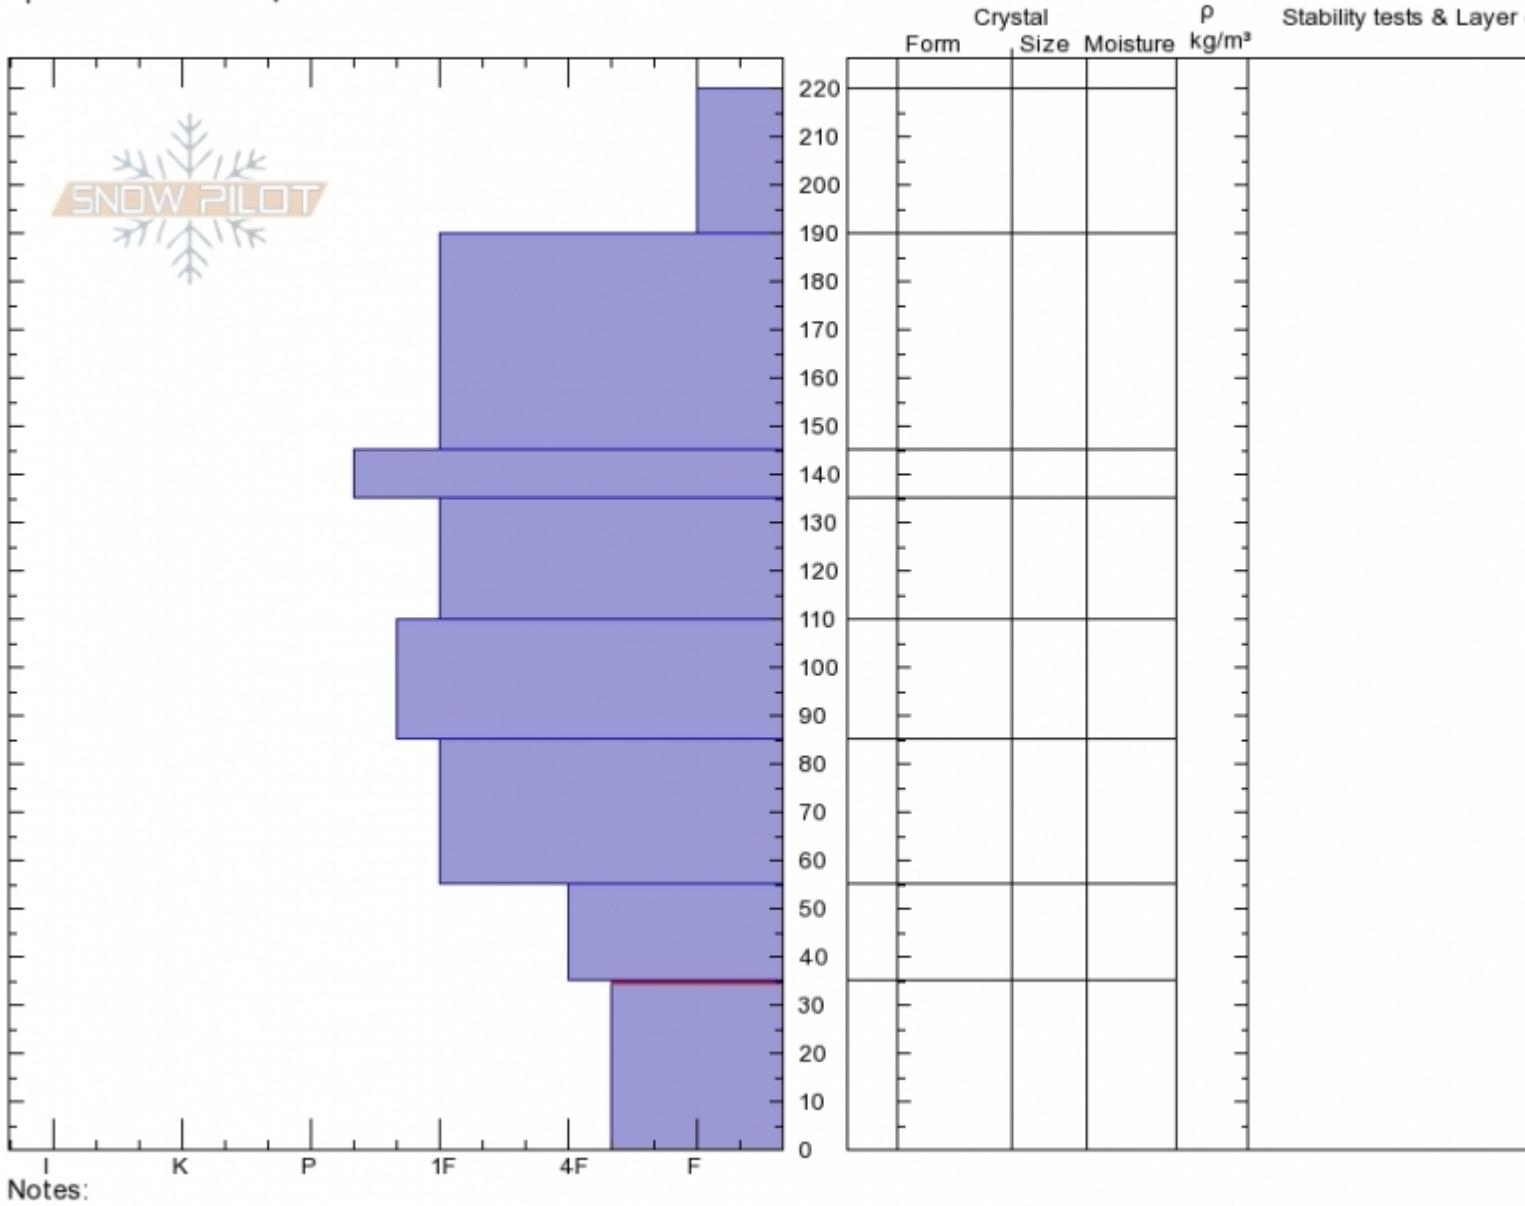

**Skyline West**  
**Madison Range-S**  
**MT**  
 Elevation: **9600 ft**  
 Aspect: **275°**  
 Specifics: **We skied slope**

**Ian Hoyer**  
**02/19/2020 - 1:00pm**  
 Co-ord: **44.90188N, -111.19656W**  
 Slope Angle: **25°**  
 Wind Loading: **no**

Stability: **Good**  
 Air Temperature:  
 Sky Cover: **CLR**  
 Precipitation: **NO**  
 Wind: **Calm**

**HS:220** Layer Notes:  
 35-0cm:**Problematic layer**

Advisory Region  
 Southern Madison  
 Longitude  
 -111.23W  
 Latitude  
 44.92N  
 Southern Madison, 2020-02-20