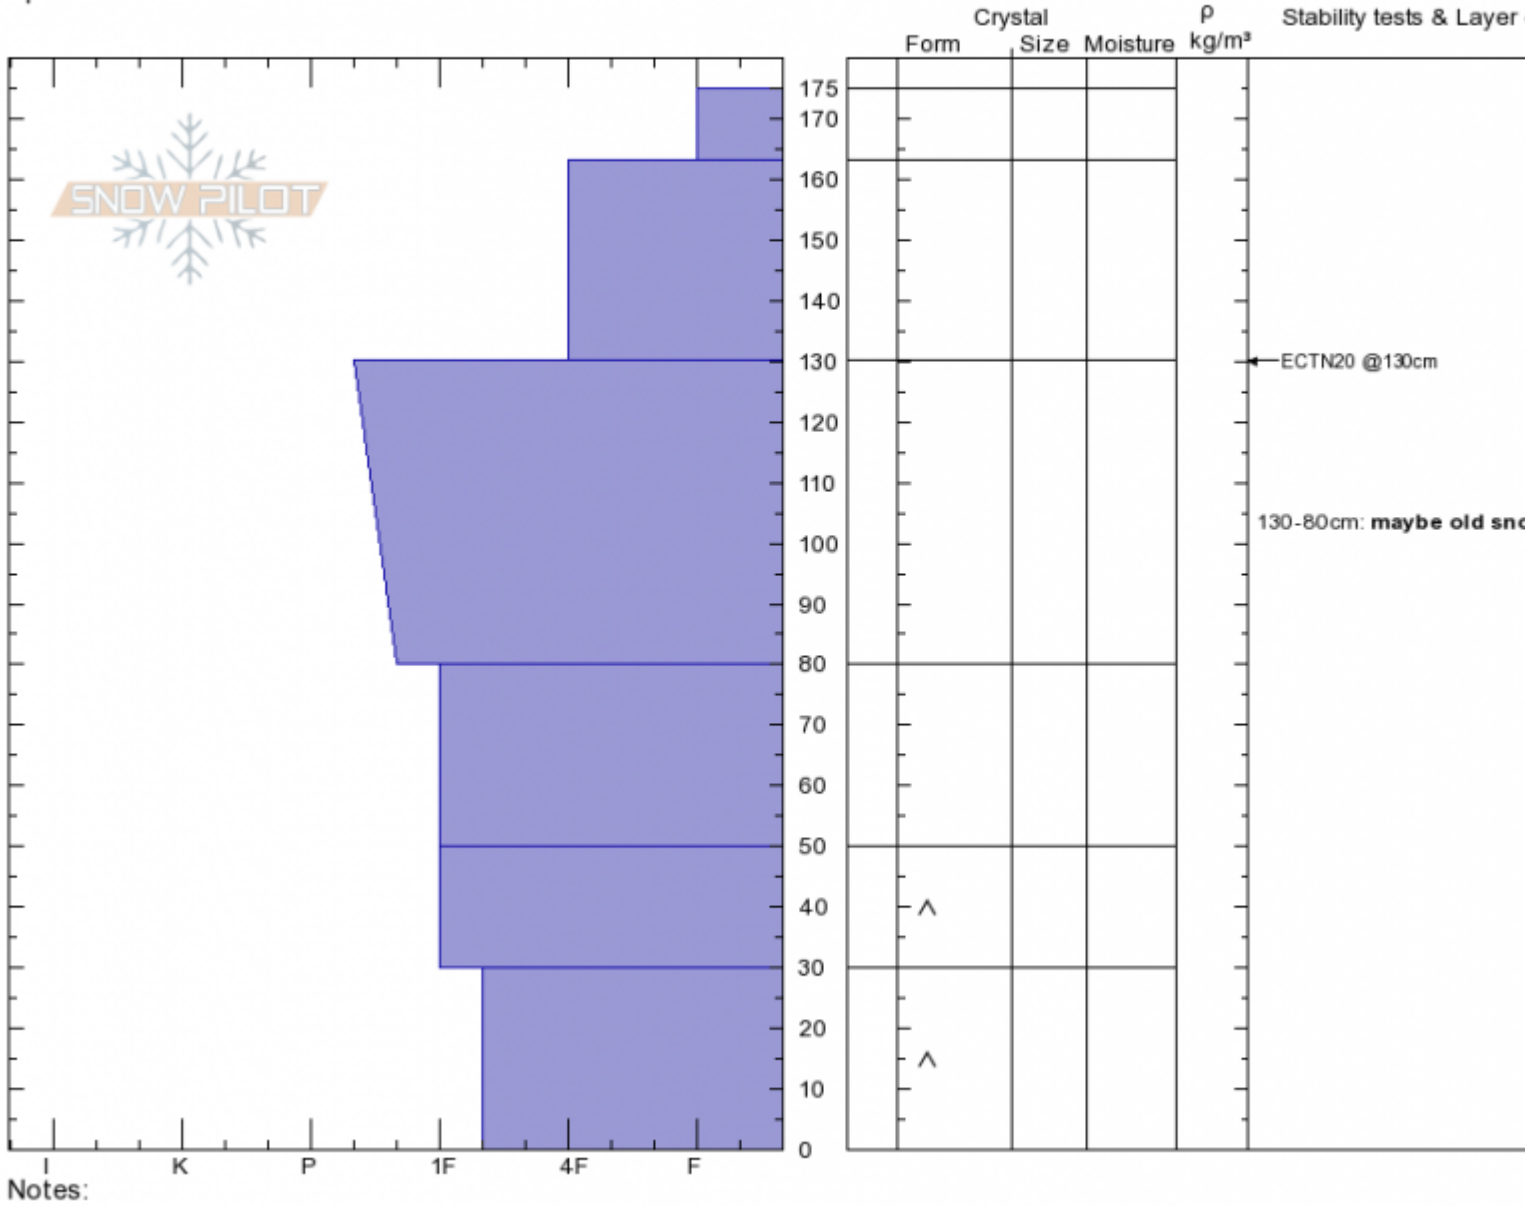

**Ski Hill**  
**Lionhead Range**  
**MT**  
 Elevation: **8200 ft**  
 Aspect: **65°**  
 Specifics:

**Doug Chabot-Admin**  
**02/15/2020 - 11:15am**  
 Co-ord: **44.70311N, -111.29657W**  
 Slope Angle: **25°**  
 Wind Loading: **previous**

Stability: **Good**  
 Air Temperature: **-11°C**  
 Sky Cover: **OVC**  
 Precipitation: **S1**  
 Wind: **SW Light Breeze**

HS: **175**    Layer Notes:  
 130-80cm: **maybe old snow**

Advisory Region  
 Lionhead Range  
 Longitude  
 -111.29W  
 Latitude  
 44.70N  
 Lionhead Range, 2020-02-15