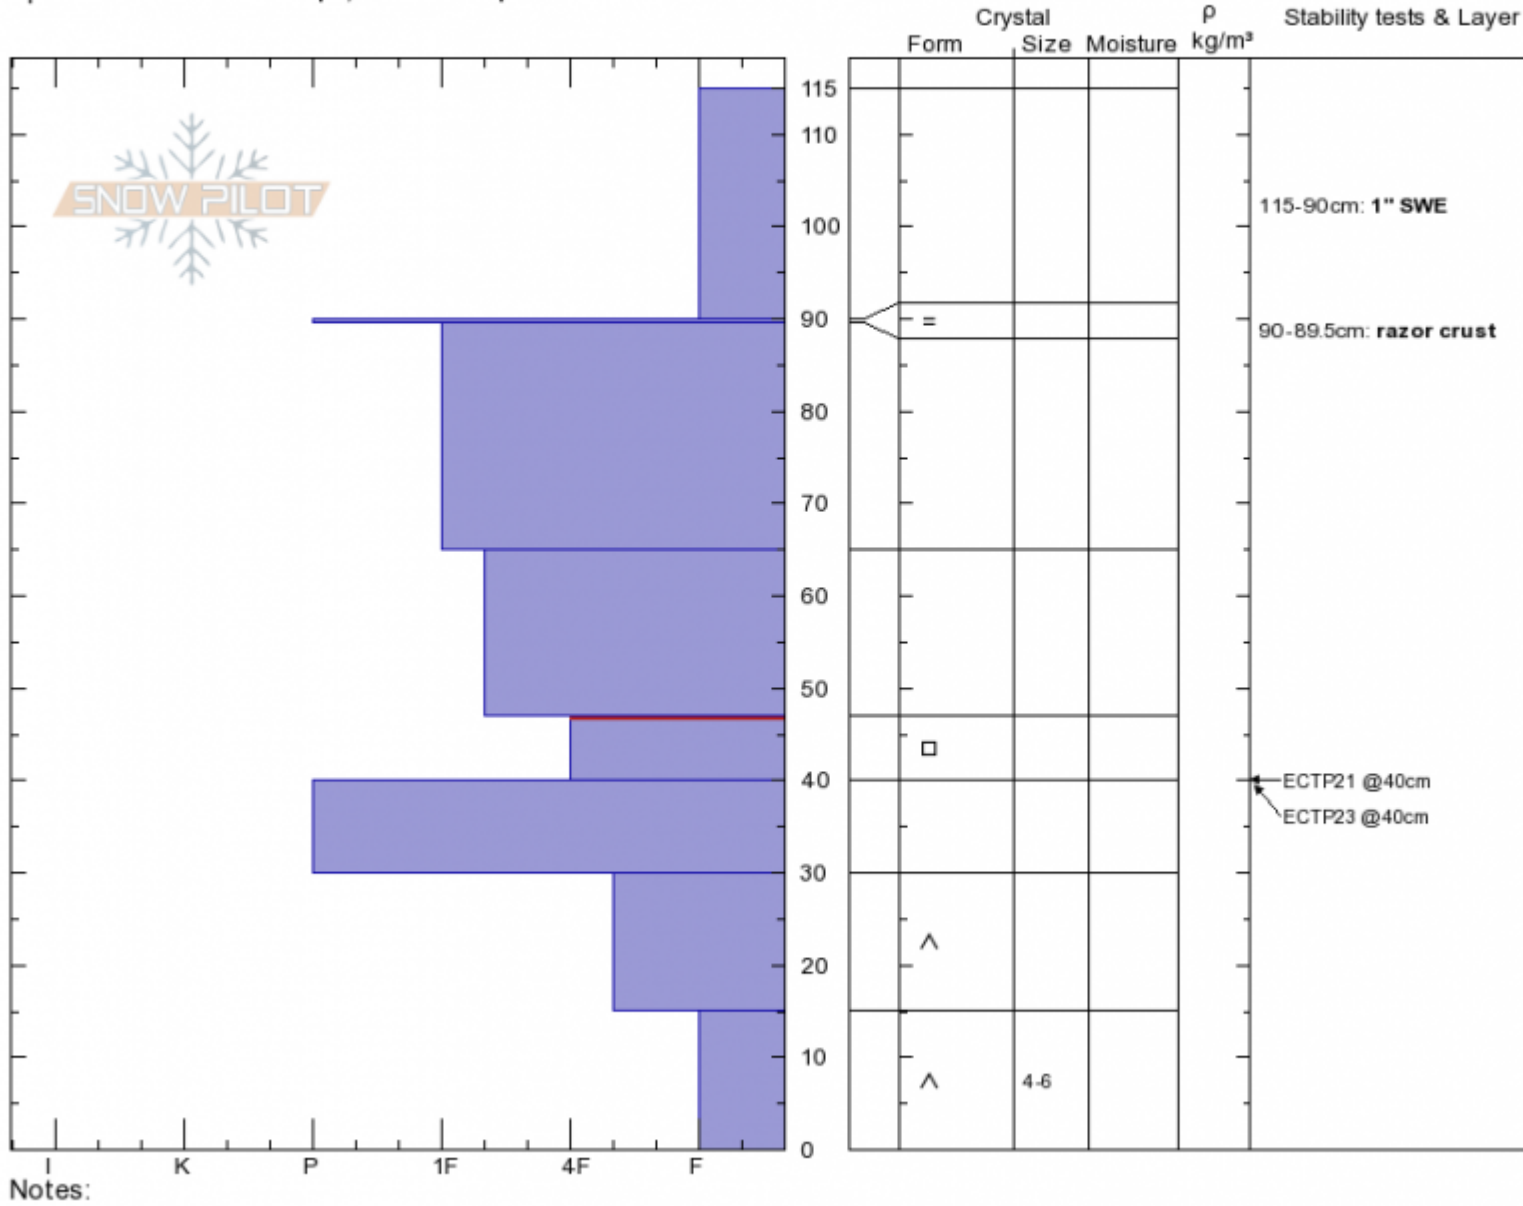

Above Hebgen Lake
Henry Mtns
MT
 Elevation: **9025 ft**
 Aspect: **160°**
 Specifics: **Ski tracks on slope; We skied slope**

Doug Chabot-Admin
02/04/2020 - 12:30pm
 Co-ord: **44.83425N, -111.34635W**
 Slope Angle: **24°**
 Wind Loading: **no**

Stability: **Fair**
 Air Temperature: **-9°C**
 Sky Cover: **CLR**
 Precipitation: **NO**
 Wind: **Calm**

HS: **115** Layer Notes:
 115-90cm: **1" SWE**
 90-89.5cm: **razor crust**
 47-40cm: **Problematic layer**

Advisory Region
 Lionhead Range
 Longitude
 -111.34W
 Latitude
 44.84N
 Lionhead Range, 2020-02-05