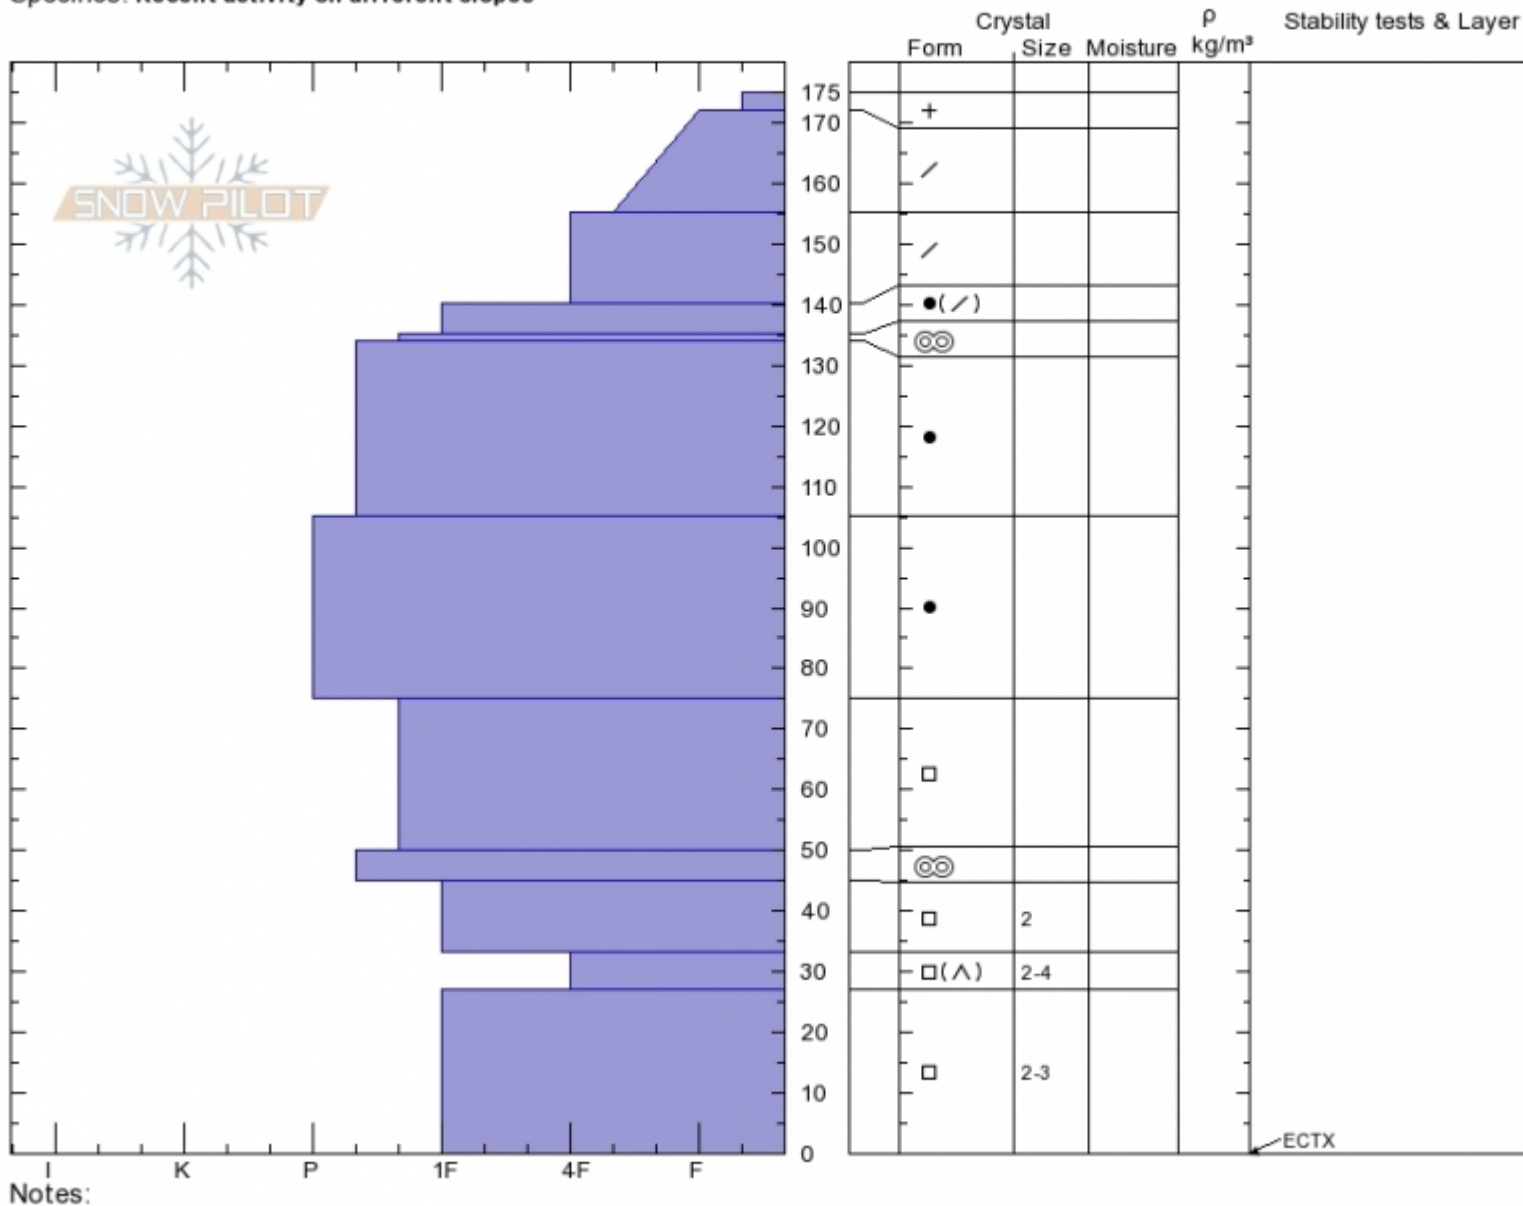

South Rasta Chute
Cooke City
MT
 Elevation: **9539 ft**
 Aspect: **195°**
 Specifics: **Recent activity on different slopes**

Alex Marienthal
01/31/2020 - 3:00pm
 Co-ord: **45.06893N, -109.94426W**
 Slope Angle: **25°**
 Wind Loading:

Stability: **Good**
 Air Temperature:
 Sky Cover: **OVC**
 Precipitation: **NO**
 Wind: **Calm**

HS: **175** Layer Notes:
 33-27cm: **Problematic layer**

Advisory Region
 Cooke City
 Longitude
 -109.95W
 Latitude
 45.07N
 Cooke City, 2020-02-02