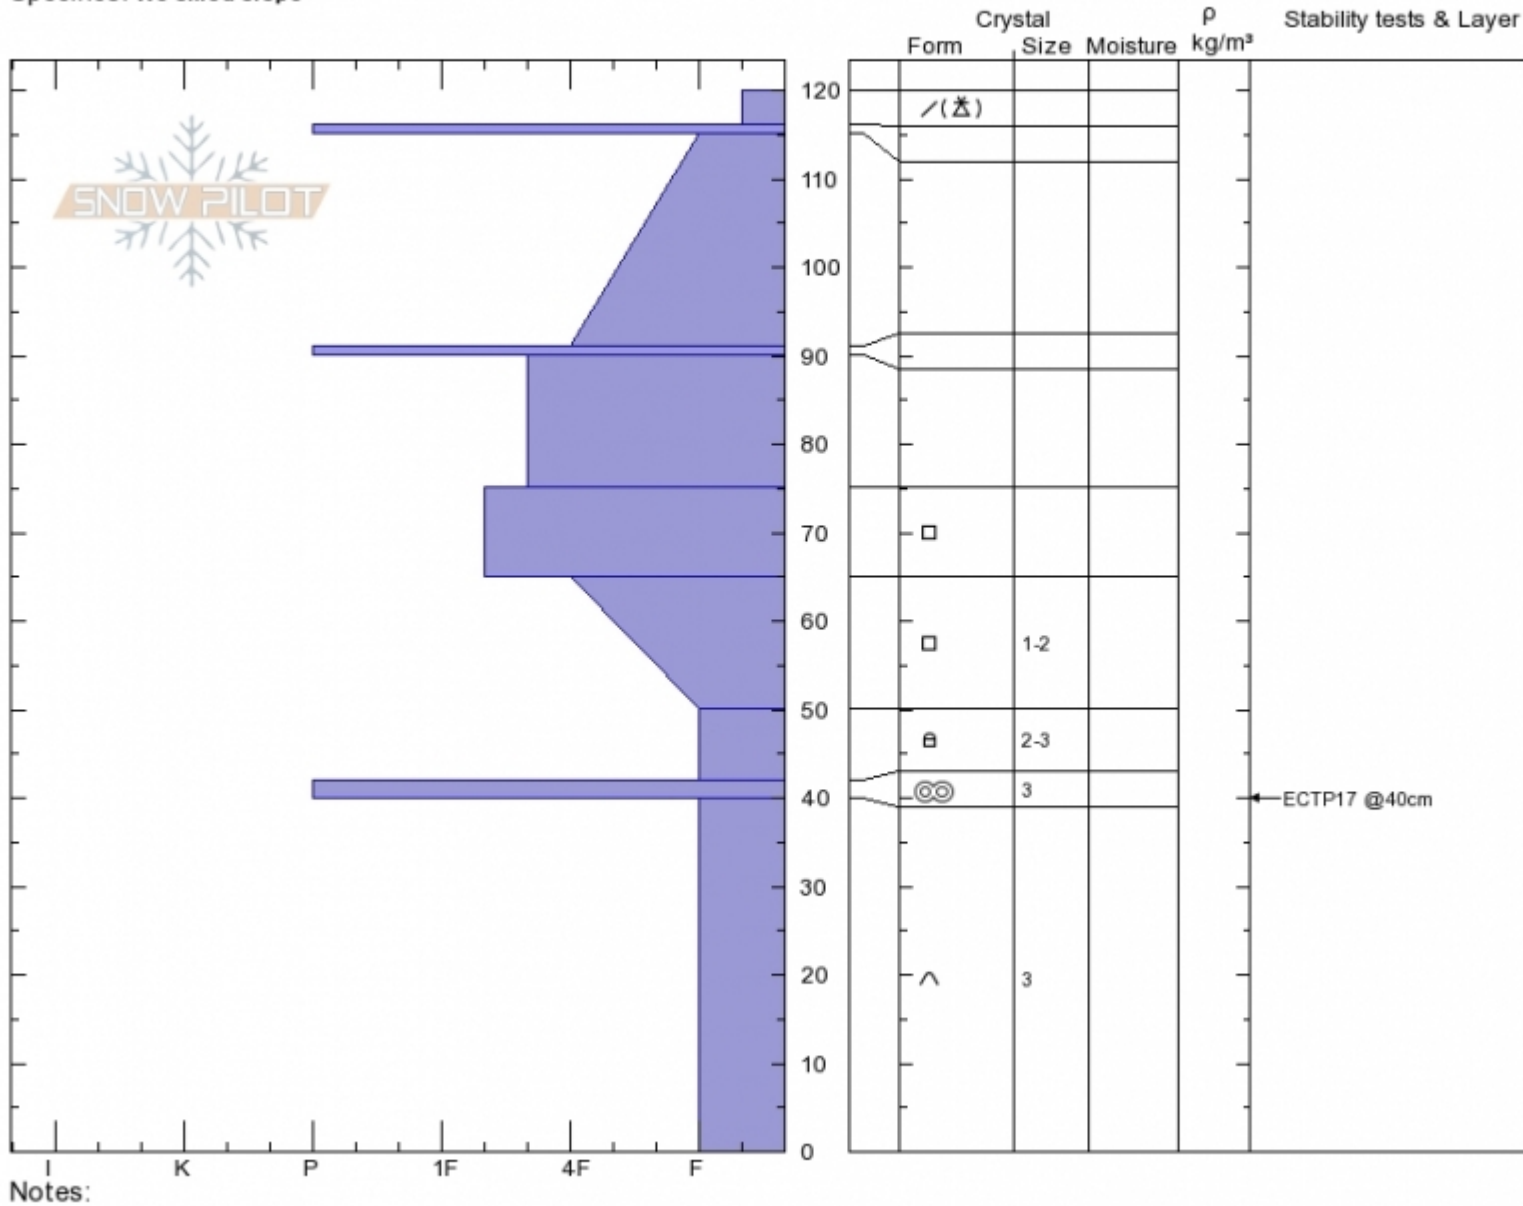

Flathead Pass 26-Jan  
 Bridger Range  
 MT  
 Elevation: 8063 ft  
 Aspect: 55°  
 Specifics: We skied slope

Hannah Marshall  
 01/26/2020 - 1:20pm  
 Co-ord: 12T 500320W 5088941N  
 Slope Angle: 26°  
 Wind Loading:

Stability: Fair  
 Air Temperature:  
 Sky Cover: OVC  
 Precipitation: NO  
 Wind:

HS:120 Layer Notes:  
 42-40cm: Problematic layer

Advisory Region  
 Bridger Range  
 Longitude  
 -110.93W  
 Latitude  
 45.44N  
 Bridger Range, 2020-01-27