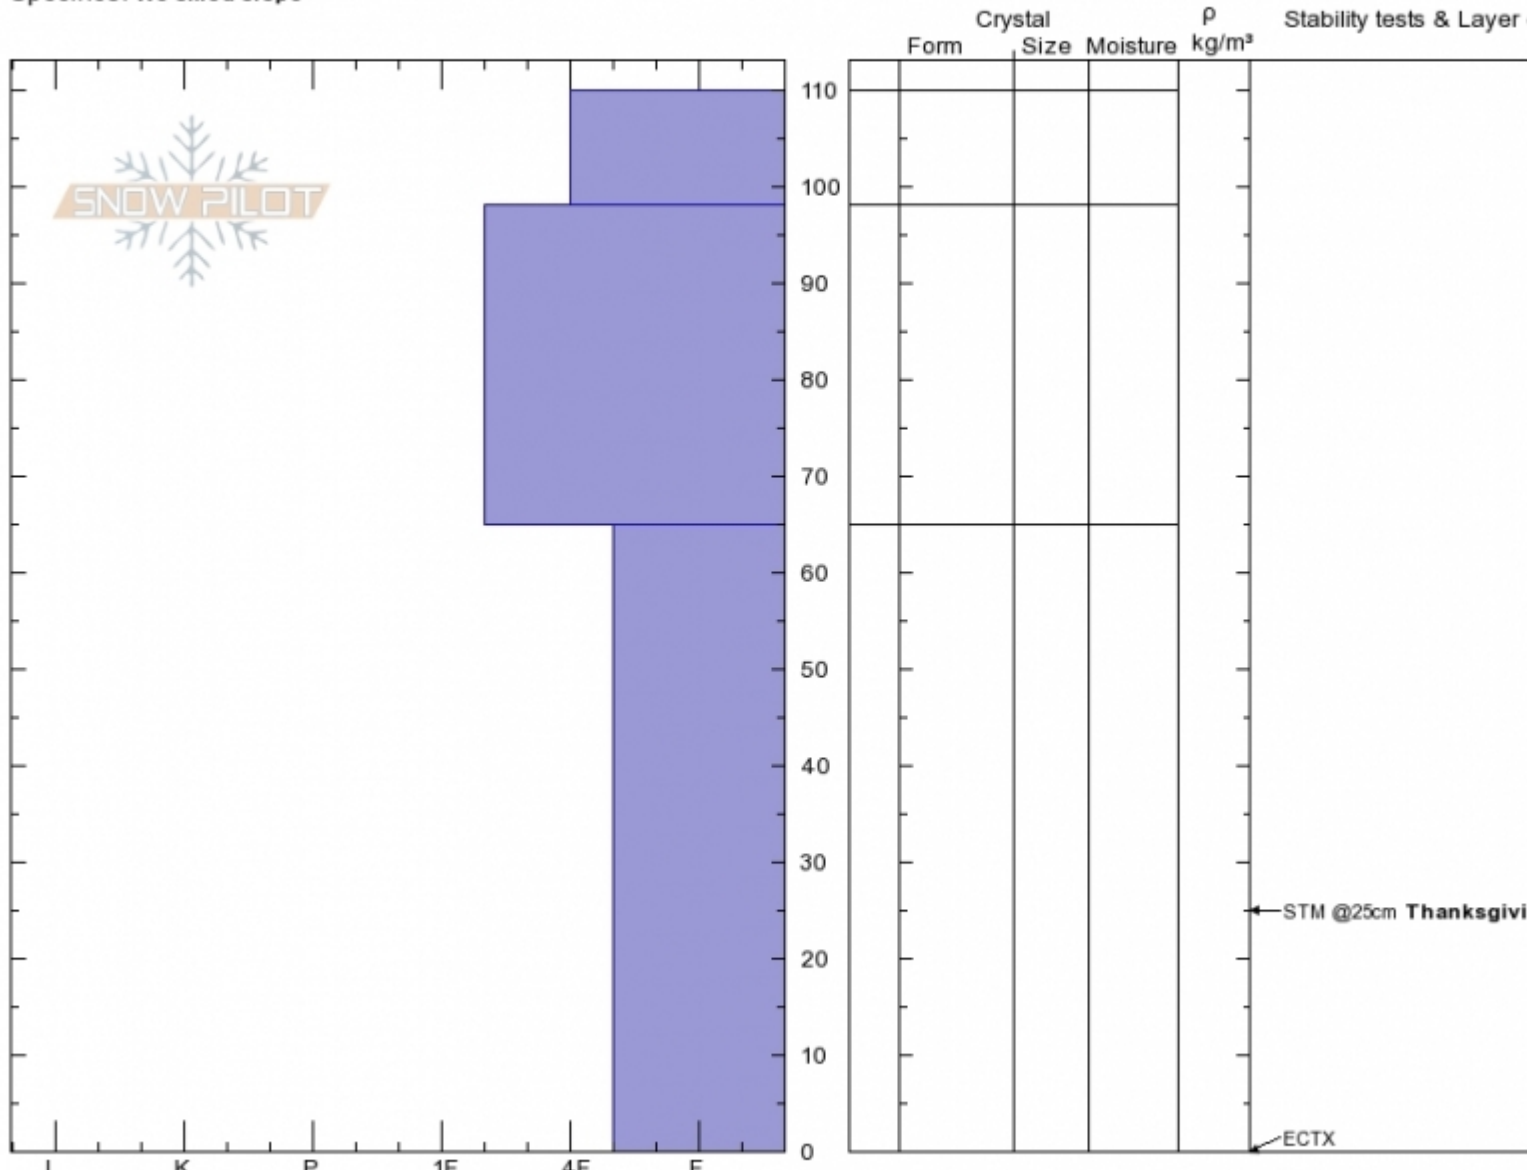

Pebble Creek
Absaroka Range
MT
 Elevation: **8723 ft**
 Aspect: **S**
 Specifics: **We skied slope**

Jesse Logan
01/25/2020 - 1:30pm
 Co-ord:
 Slope Angle: **35°**
 Wind Loading: **yes**

Stability:
 Air Temperature: **25°F**
 Sky Cover: **BKN**
 Precipitation: **S-1**
 Wind: **W Moderate**

HS:**110** Layer Notes:
 65-0cm:**Problematic layer**

Notes: No red flags, good test results and no observed Av. (visibility not great). BUT low snowpack, only 110cm and pockets (to 9,250 ft. facets).

Advisory Region
 Cooke City
 Longitude
 -110.03W
 Latitude
 45.03N
 Cooke City, 2020-01-26