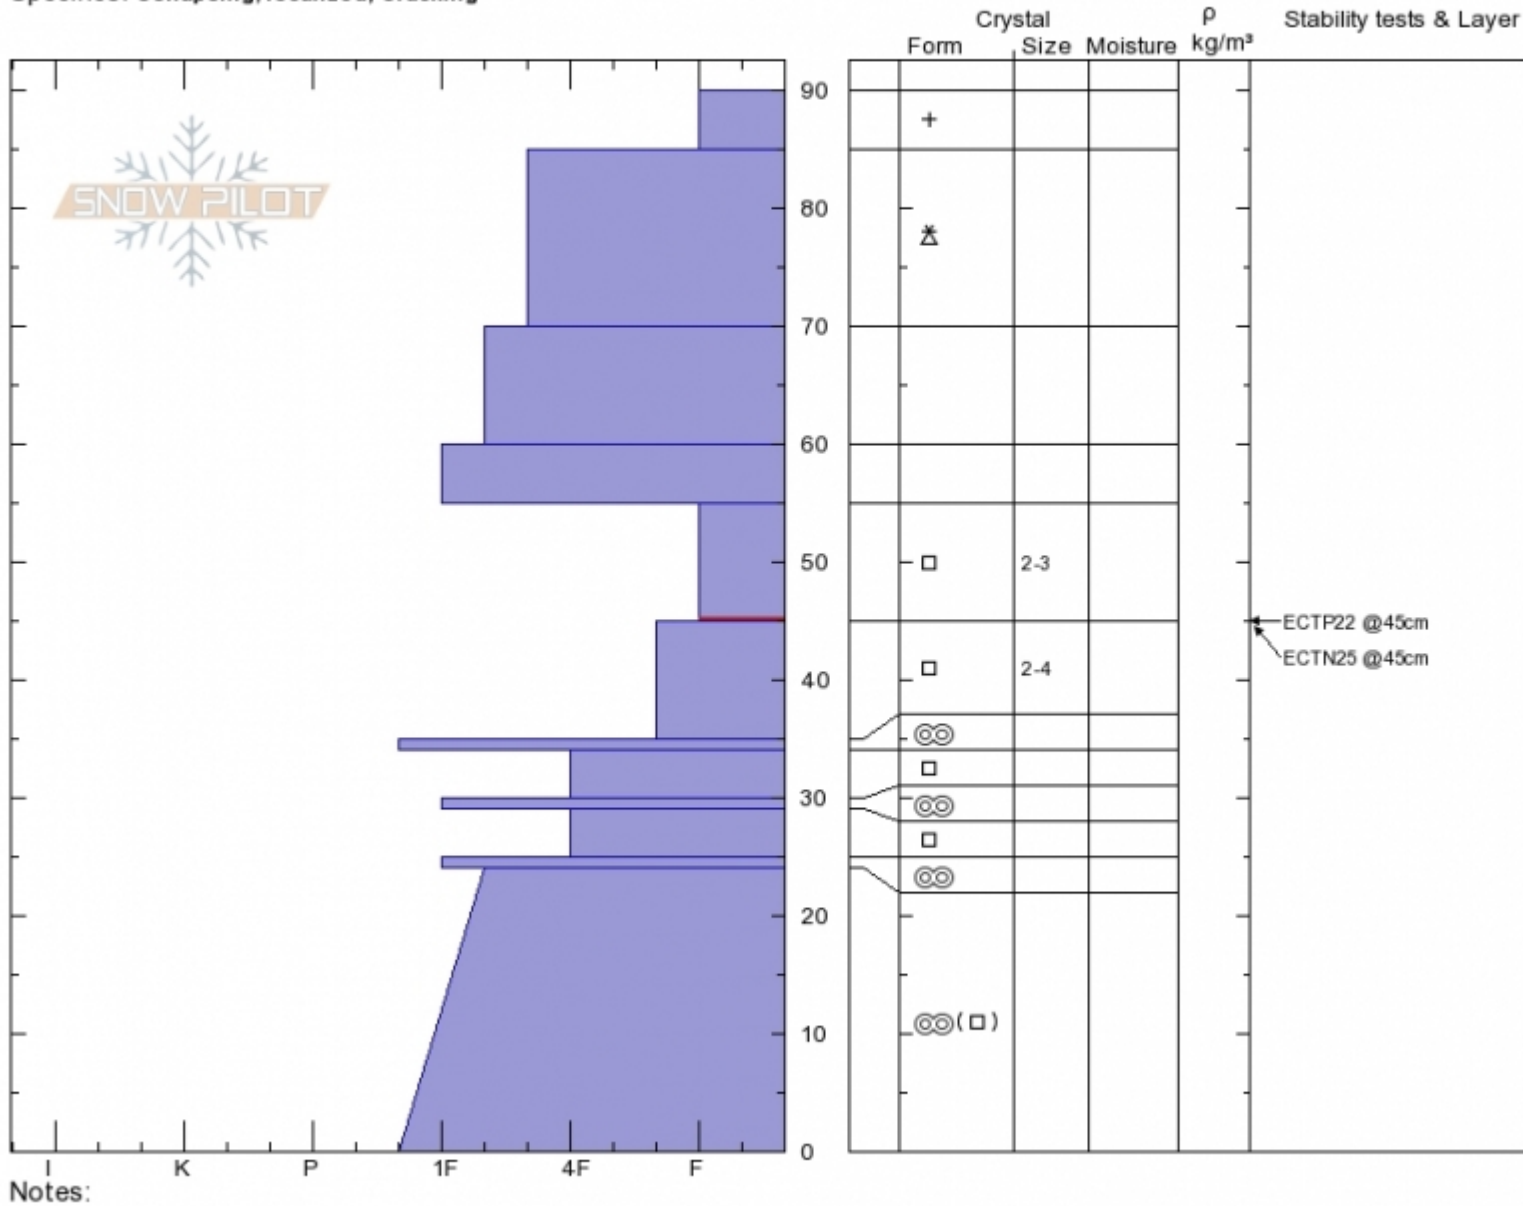

**Mt. Ellis Burn**  
**Gallatin Range-N**  
**MT**  
 Elevation: **8260 ft**  
 Aspect: **69°**  
 Specifics: **Collapsing, localized; Cracking**

**Alex Marienthal**  
**01/24/2020 - 12:19am**  
 Co-ord: **45.57781N, -110.95398W**  
 Slope Angle: **21°**  
 Wind Loading: **previous**

Stability: **Fair**  
 Air Temperature:  
 Sky Cover: **BKN**  
 Precipitation: **NO**  
 Wind: **Calm**

HS:**90**    Layer Notes:  
 PF:**70**    55-45cm:**Problematic layer**  
 PS:**60**

Advisory Region  
 Northern Gallatin  
 Longitude  
 -110.96W  
 Latitude  
 45.58N  
 Northern Gallatin, 2020-01-24