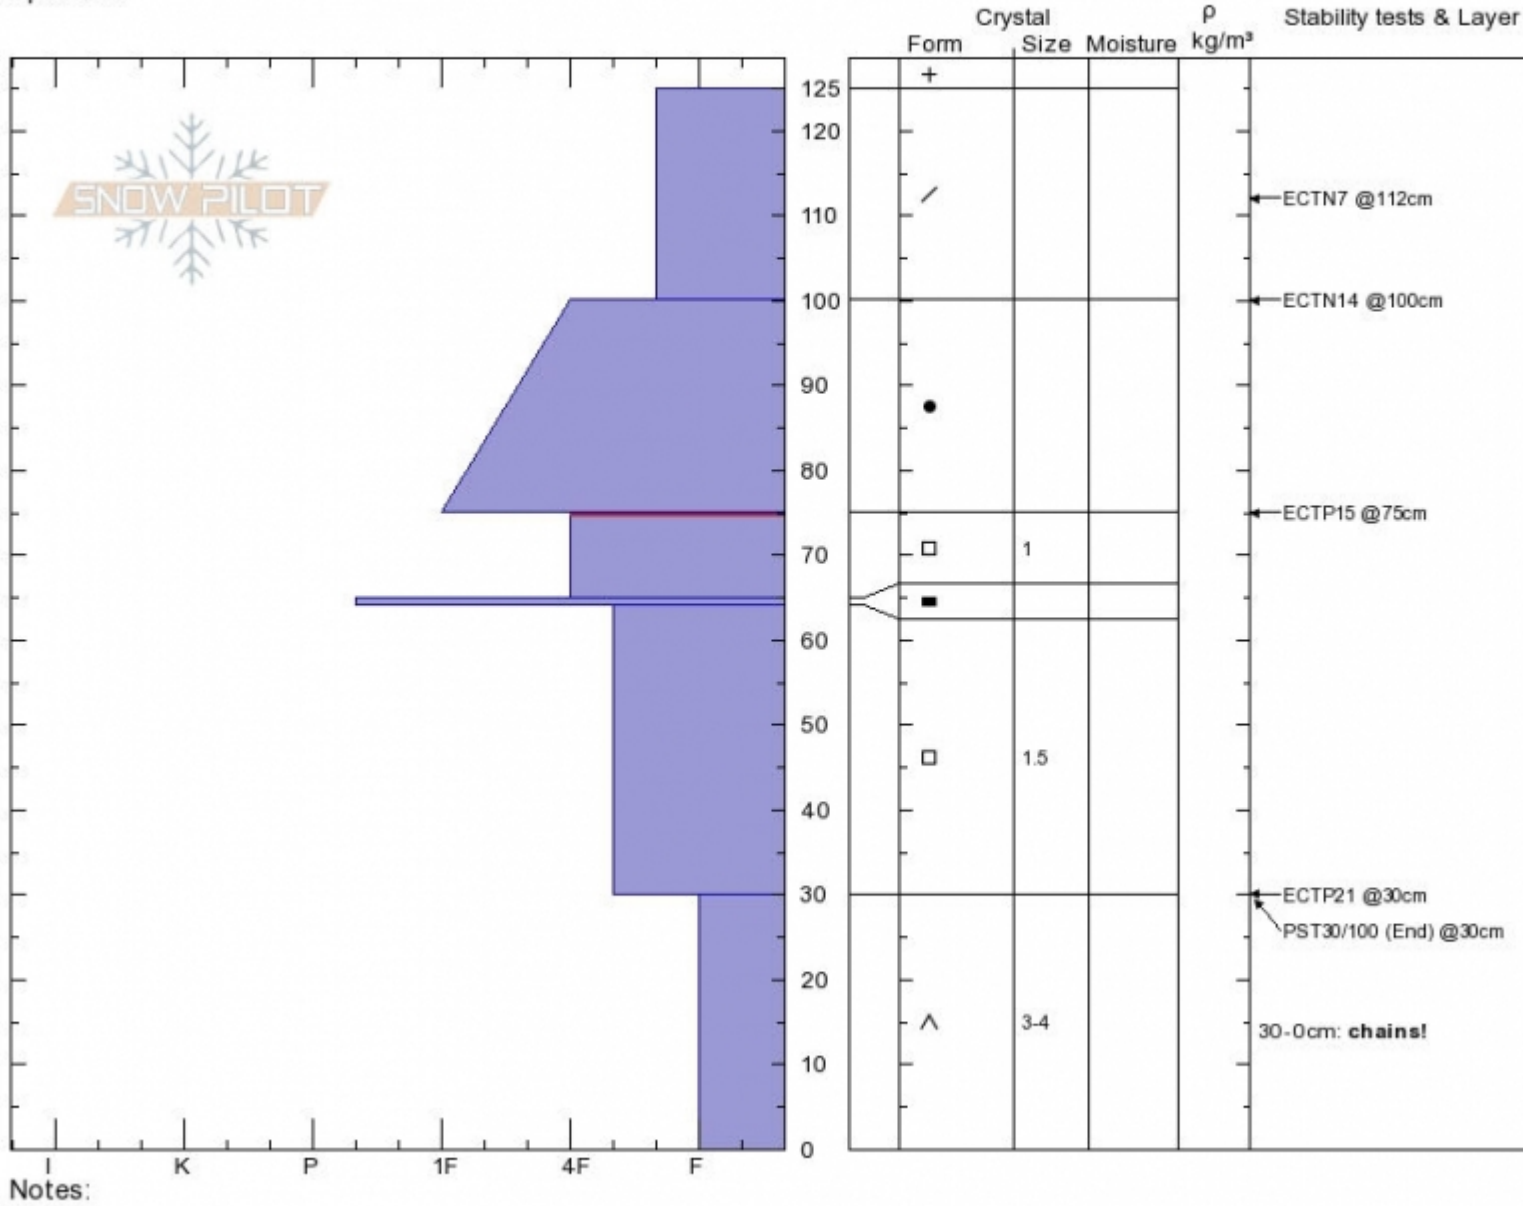

Ernest Miller Ridge
 Madison Range-S
 MT
 Elevation: 9170 ft
 Aspect: E
 Specifics:

Zachary Miller
 01/23/2020 - 12:15pm
 Co-ord: 44.94318N, -111.13251W
 Slope Angle: 36°
 Wind Loading: previous

Stability:
 Air Temperature: -1°C
 Sky Cover: X
 Precipitation: S-1
 Wind: Calm

HS:125 Layer Notes:
 75-65cm: Problematic layer
 30-0cm: chains!

Notes:
 Advisory Region
 Southern Madison
 Longitude
 -111.13W
 Latitude
 44.96N
 Southern Madison, 2020-01-24