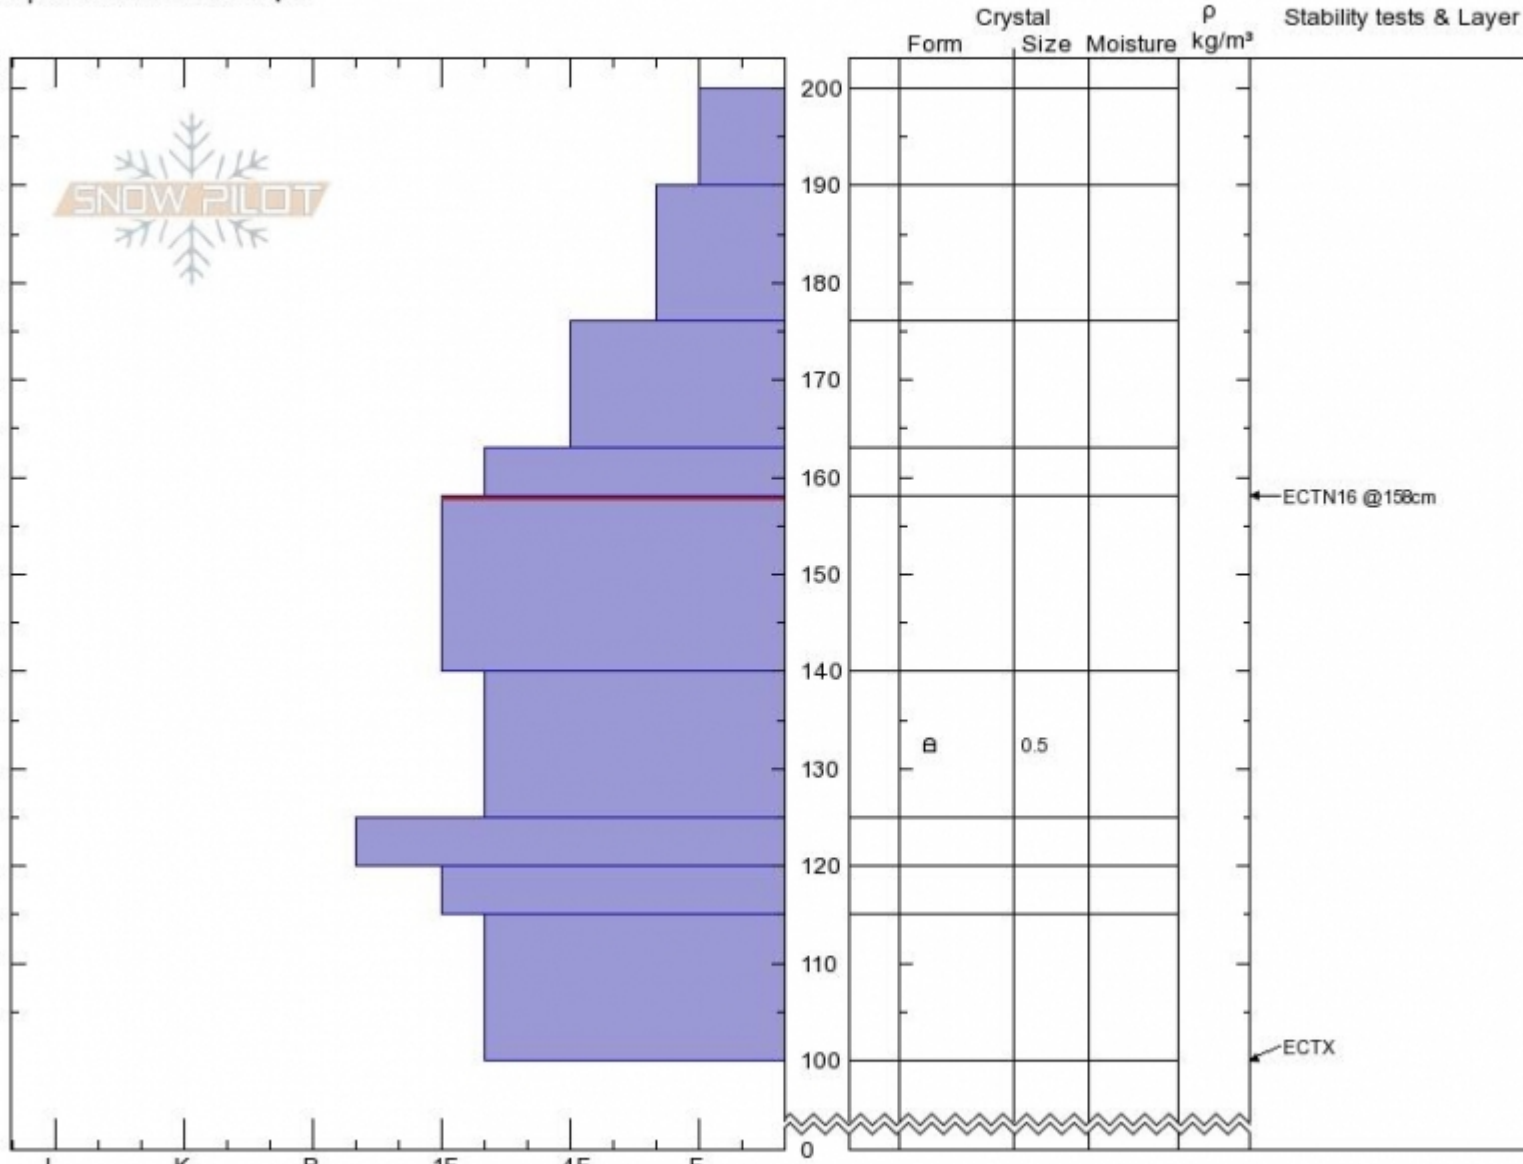

east Mt. Republic
Absaroka Range
MT
Elevation: 9359 ft
Aspect: 60°
Specifics: We skied slope

Beau Fredlund
01/17/2020 - 11:00am
Co-ord: 45.00539N, -109.94383E
Slope Angle: 27°
Wind Loading:

Stability:
Air Temperature:
Sky Cover:
Precipitation: S1
Wind: **W Moderate**

HS:200 Layer Notes:
158-140cm: Problematic layer

Notes: Great looking snowpack in this location. Fairly widespread wind effect above 9700' from moderate to strong SWerly winds Jan. 1 of light snow on top of that wind effect. No collapsing. Minor cracking in exposed, ridgeline locations.

Advisory Region
Cooke City
Longitude
-109.96W
Latitude
45.00N
Cooke City, 2020-01-18