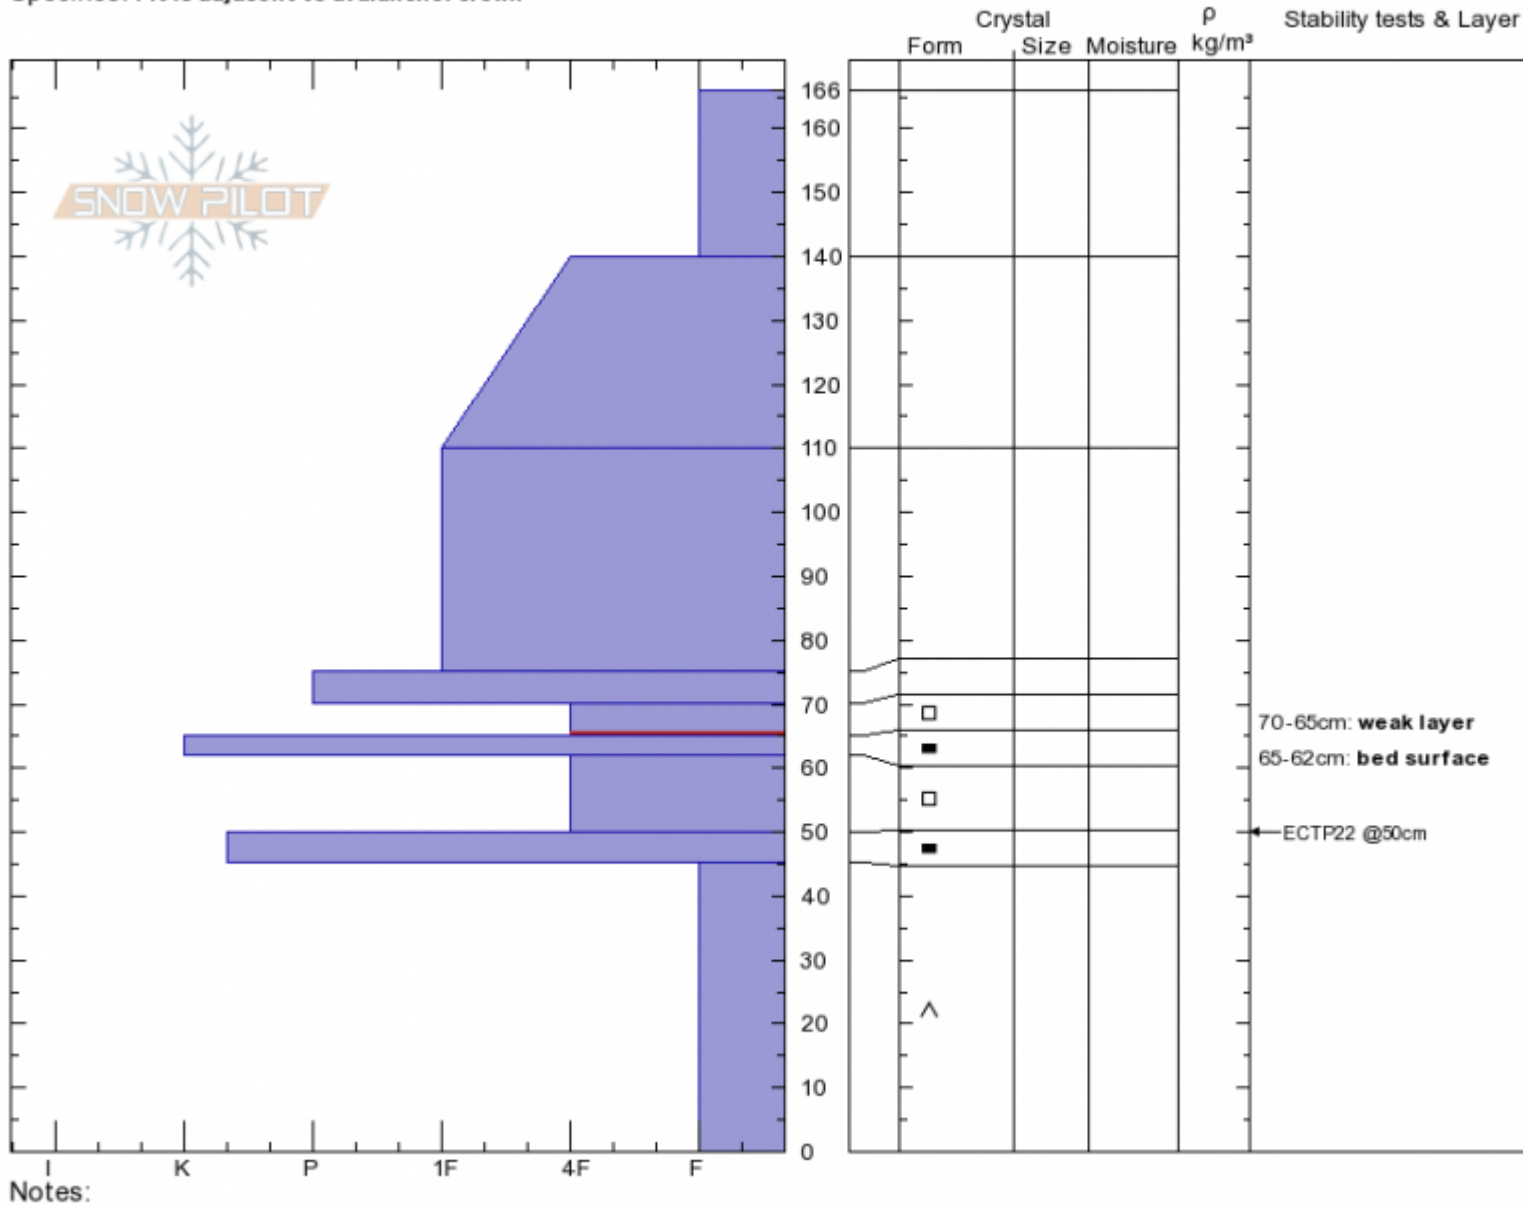

**3rd Yellowmule Crown**    **Doug Chabot-Admin**  
**Madison Range-N**    **01/12/2020 - 11:50am**  
**MT**    **Co-ord: 45.19184N, -111.42746W**  
**Elevation: 9150 ft**    **Slope Angle: 47°**  
**Aspect: 45°**    **Wind Loading: yes**  
**Specifics: Pit is adjacent to avalanche: crown**

**Stability:**  
**Air Temperature: -7°C**  
**Sky Cover: OVC**  
**Precipitation: NO**  
**Wind: SW Light Breeze**

**HS:166**    **Layer Notes:**  
 70-65cm: **weak layer**  
 70-65cm: **Problematic layer**  
 65-62cm: **bed surface**

Advisory Region  
 Northern Madison  
 Longitude  
 -111.38W  
 Latitude  
 45.17N  
 Northern Madison, 2020-01-13