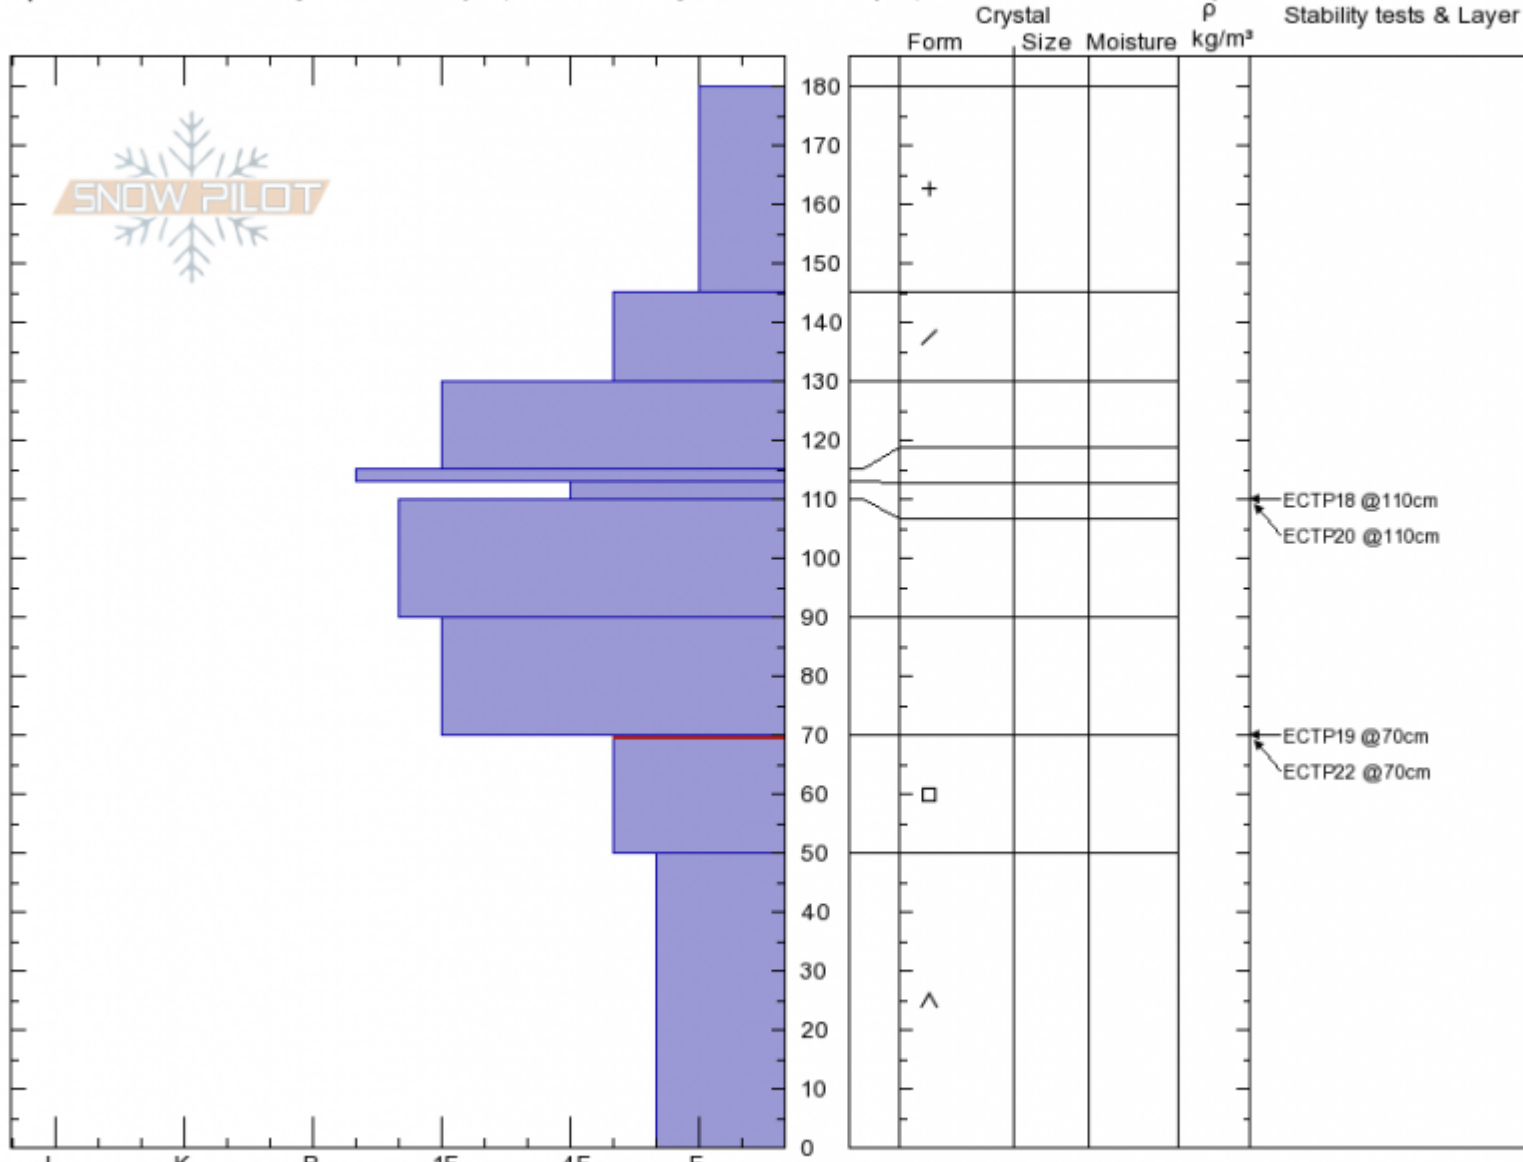

2nd Yellowmule
Madison Range-N
MT

Elevation: 9481 ft
Aspect: 45°

Doug Chabot-Admin
01/12/2020 - 10:00am
Co-ord: 45.17772N, -111.39356W
Slope Angle: 20°
Wind Loading:

Stability: Fair
Air Temperature: -7°C
Sky Cover: X
Precipitation: S1
Wind:

HS:180 Layer Notes:
70-50cm: Problematic layer

Specifics: Recent activity on similar slopes; Recent activity on different slopes; Snowmobile tracks on slope

Notes: The layer at 110 was breaking, but I could not isolate the grain type responsible for this. This is the only pit with this instability isolated weakness.

Advisory Region
Northern Madison
Longitude
-111.38W
Latitude
45.17N
Northern Madison, 2020-01-13