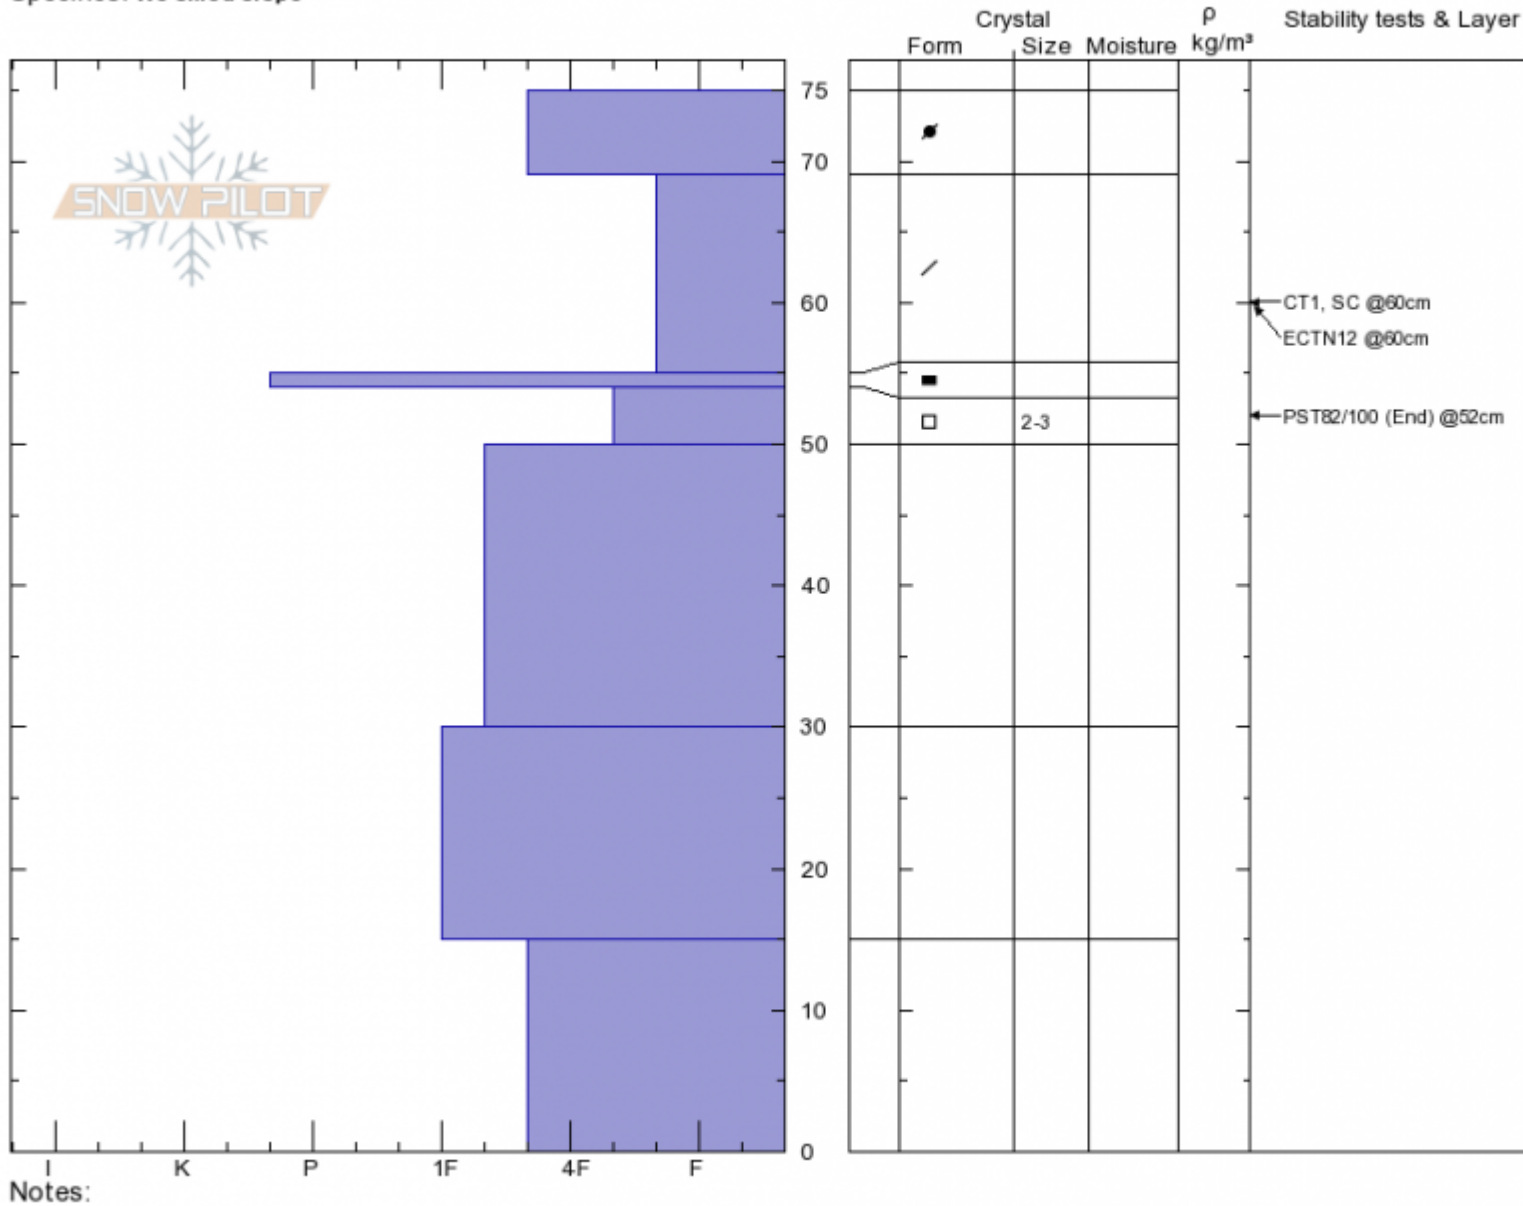

Blackmore- North Face **Andrew Schauer**
Gallatin Range-N **01/11/2020 - 1:30pm**
MT **Co-ord: 45.44750N, -111.00280W**
Elevation: 9480 ft **Slope Angle: 35°**
Aspect: 305° **Wind Loading: yes**
Specifics: We skied slope

Stability: Good
Air Temperature:
Sky Cover: OVC
Precipitation: S-1
Wind: N Light Breeze

HS:75 **Layer Notes:**
 54-50cm:**Problematic layer**

Advisory Region
 Northern Gallatin
 Longitude
 -111.00W
 Latitude
 45.45N
 Northern Gallatin, 2020-01-11