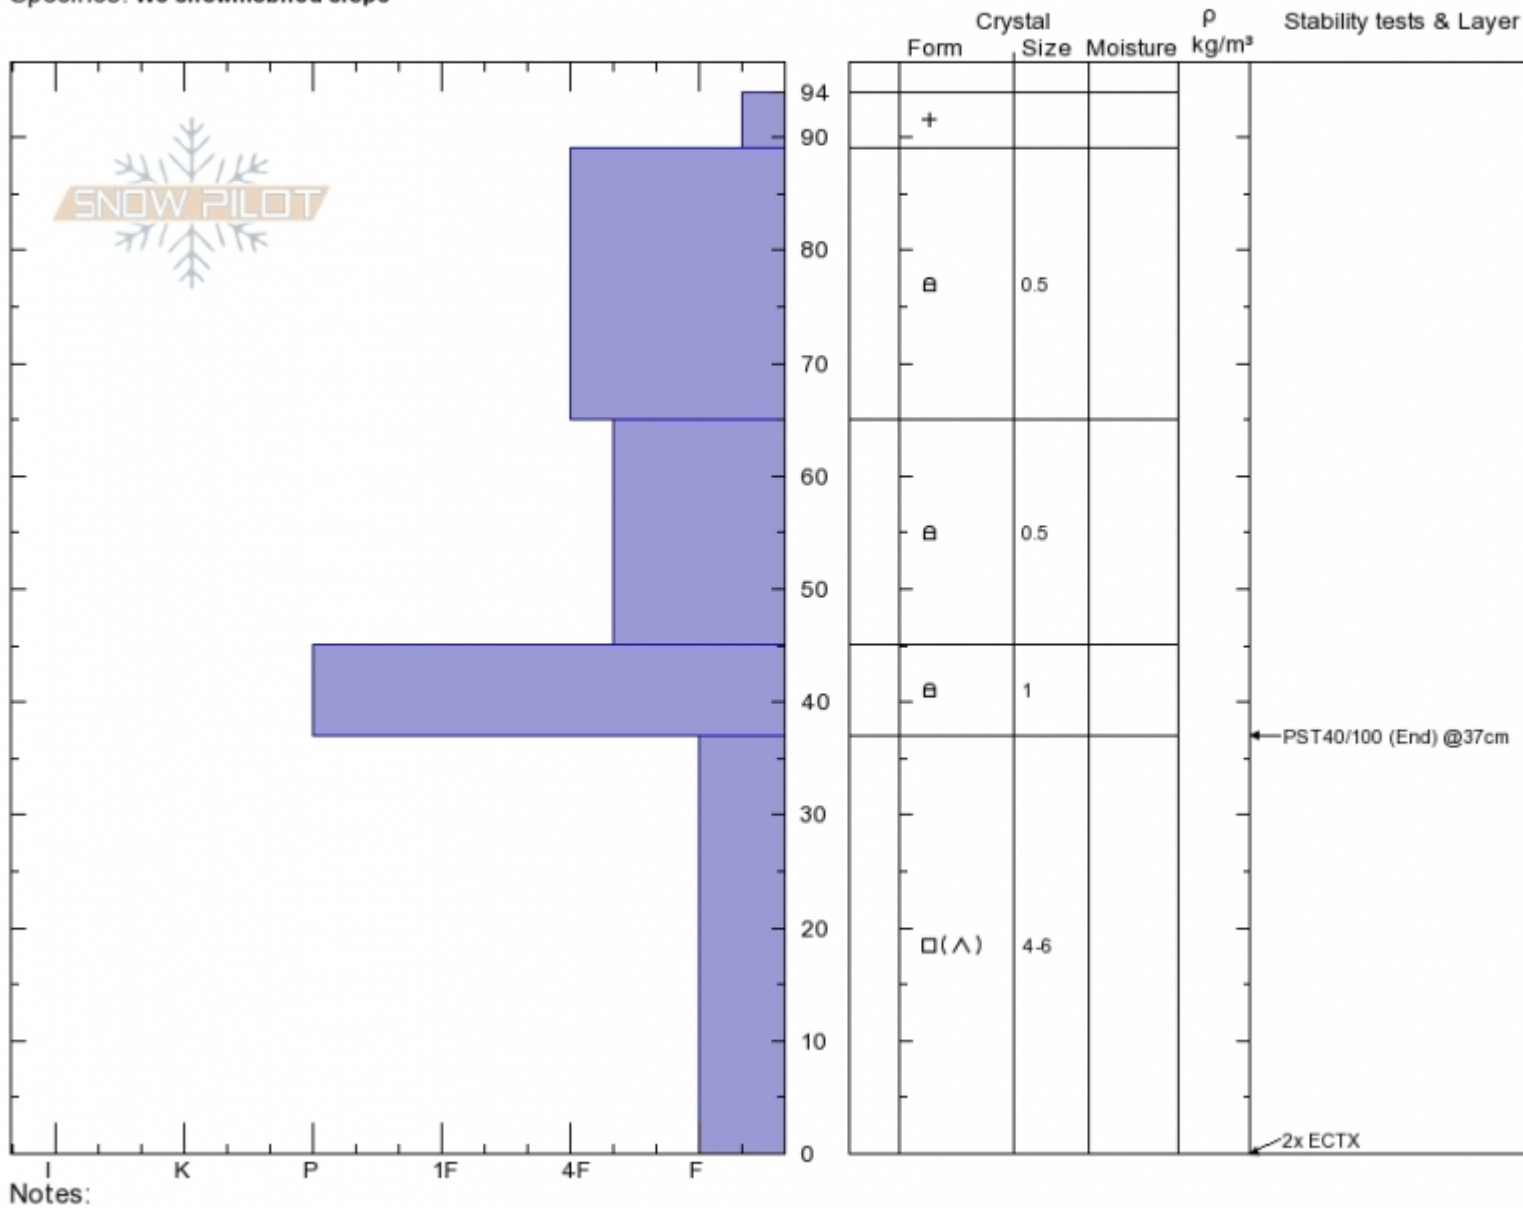

Sage/Carrot Basin
 Madison Range-S
 MT
 Elevation: 9245 ft
 Aspect: 80°
 Specifics: We snowmobiled slope

Spencer Jonas
 01/06/2020 - 12:30pm
 Co-ord: 44.95634N, -111.31751W
 Slope Angle: 31°
 Wind Loading: no

Stability:
 Air Temperature:
 Sky Cover: X
 Precipitation: S1
 Wind: SW Strong

HS:94 Layer Notes:

Advisory Region
 Southern Madison
 Longitude
 -111.27W
 Latitude
 45.06N
 Southern Madison, 2020-01-06