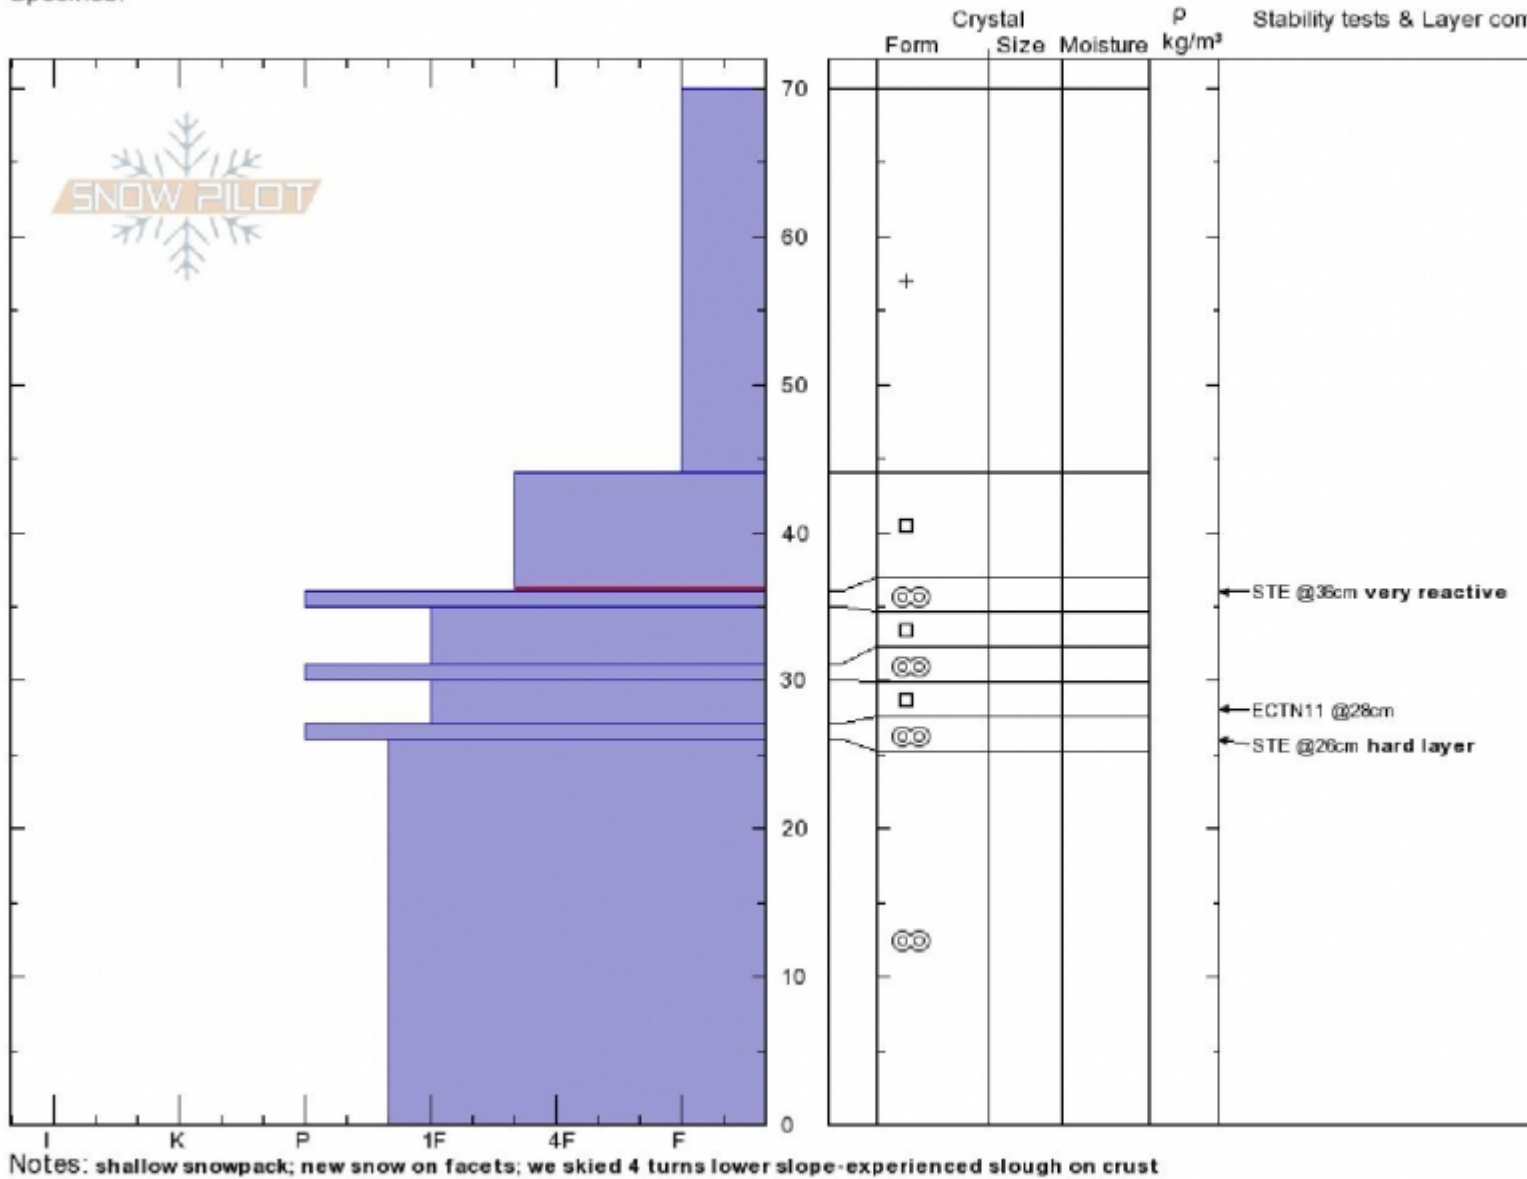

Lower Ole's
 Absaroka Range
 MT
 Elevation: 8872 ft
 Aspect: 185°
 Specifics:

Don Carroll
 01/03/2020 - 12:30pm
 Co-ord: 44.99106N, -109.90557W
 Slope Angle: 32°
 Wind Loading: yes

Stability:
 Air Temperature: 24°F
 Sky Cover: BKN
 Precipitation: S-1
 Wind: SW Moderate

HS:70
 Layer Notes:
 44-36cm: Problematic layer

Advisory Region
 Cooke City
 Longitude
 -109.91W
 Latitude
 45.00N
 Cooke City, 2020-01-04