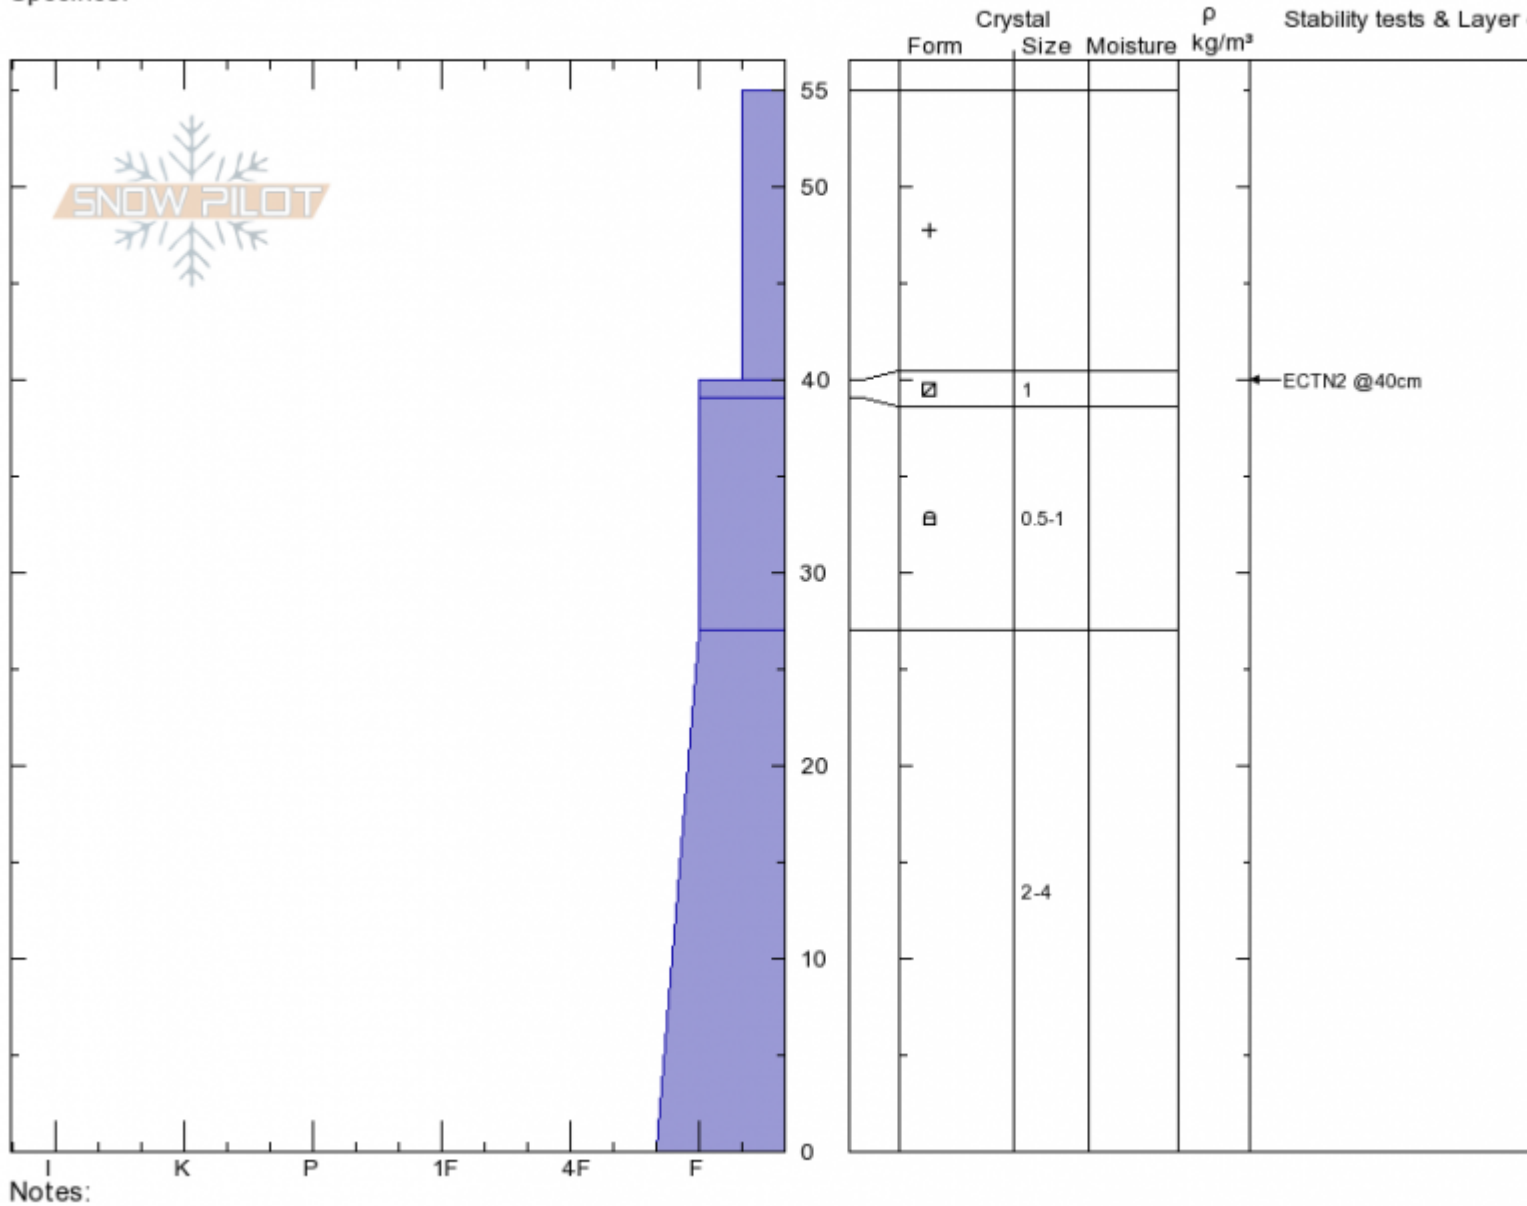

Bacon Rind Low
Madison Range-S
MT
 Elevation:
 Aspect: **120°**
 Specifics:

Doug Chabot-Admin
01/01/2020 - 10:00am
 Co-ord:
 Slope Angle: **32°**
 Wind Loading: **no**

Stability: **Fair**
 Air Temperature: **-9°C**
 Sky Cover: **OVC**
 Precipitation: **S1**
 Wind:

HS:55 Layer Notes:

Advisory Region
 Southern Madison
 Longitude
 -111.10W
 Latitude
 44.96N
 Southern Madison, 2020-01-01