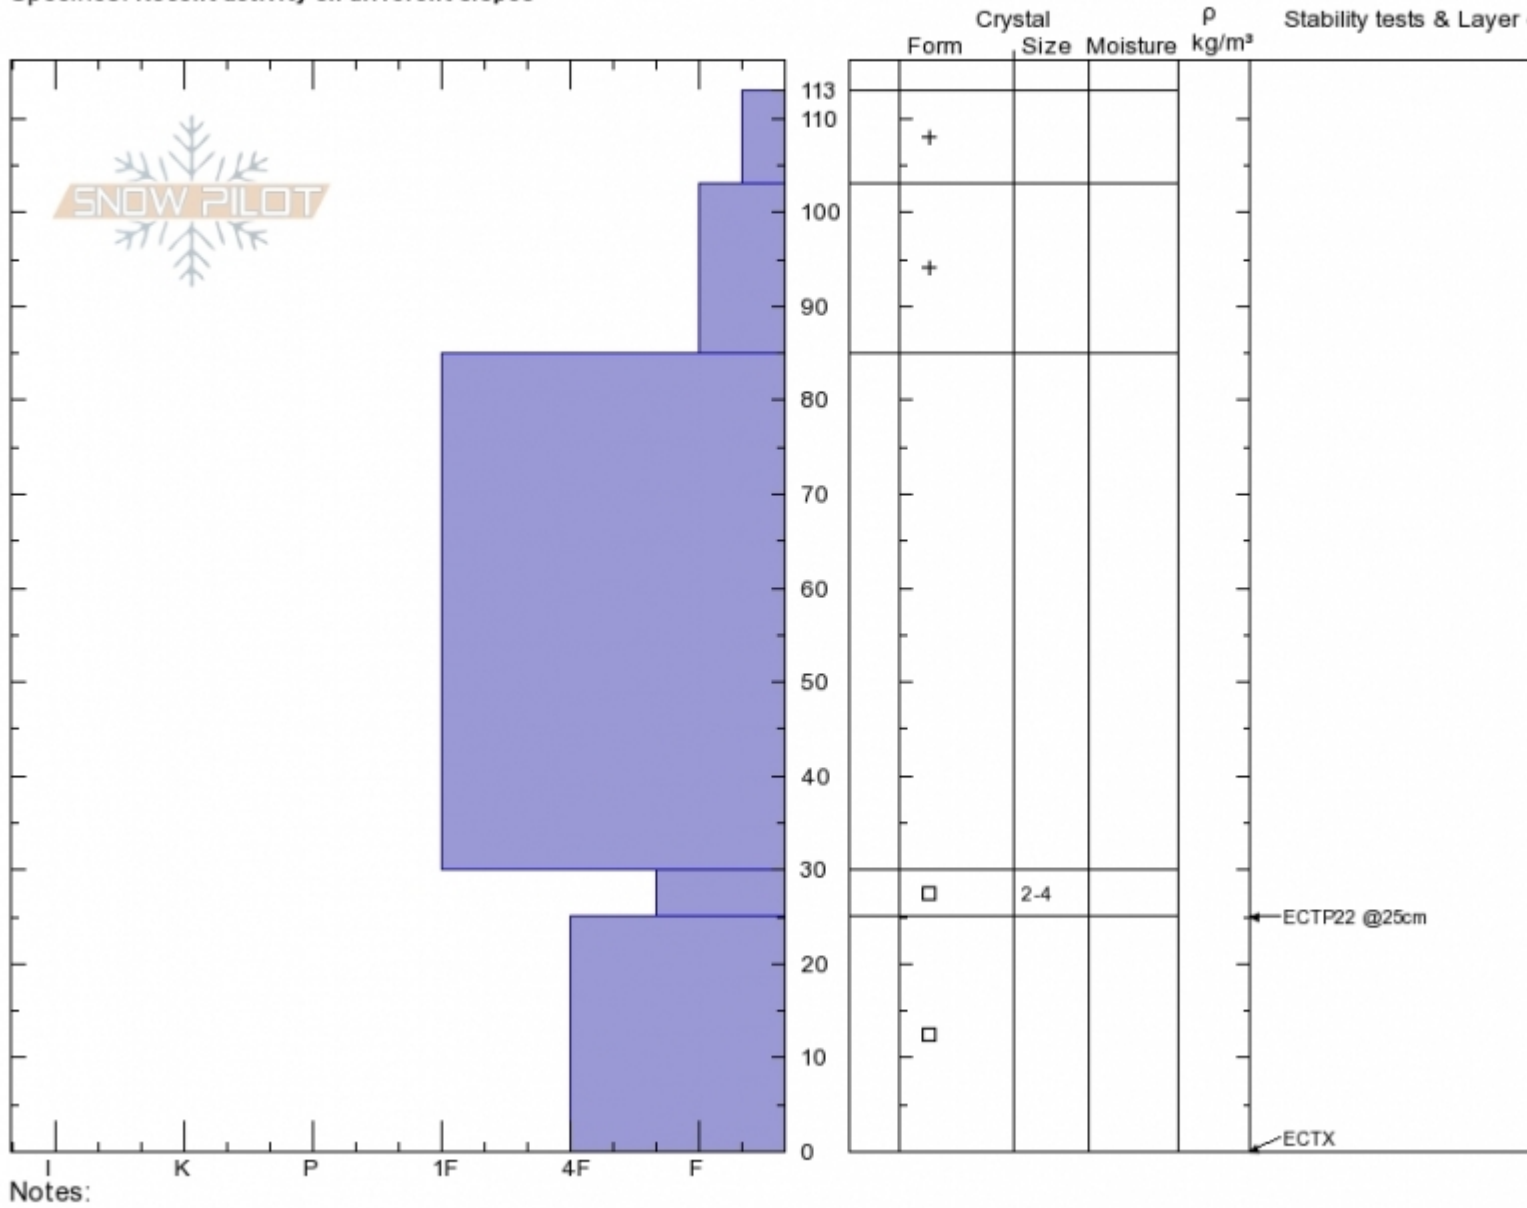

**Lionhead Ridge (Marge) Alex Marienthal**  
**Lionhead Range 12/26/2019 - 12:00pm**  
**MT Co-ord: 44.71546N, -111.31808W**  
 Elevation: 9000 ft Slope Angle:  
 Aspect: 45° Wind Loading: **previous**  
 Specifics: Recent activity on different slopes

Stability: **Fair** HS:113 Layer Notes:  
 Air Temperature:  
 Sky Cover: **OVC**  
 Precipitation: **NO**  
 Wind: **Calm**

Advisory Region  
 Lionhead Range  
 Longitude  
 -111.32W  
 Latitude  
 44.71N  
 Lionhead Range, 2019-12-27