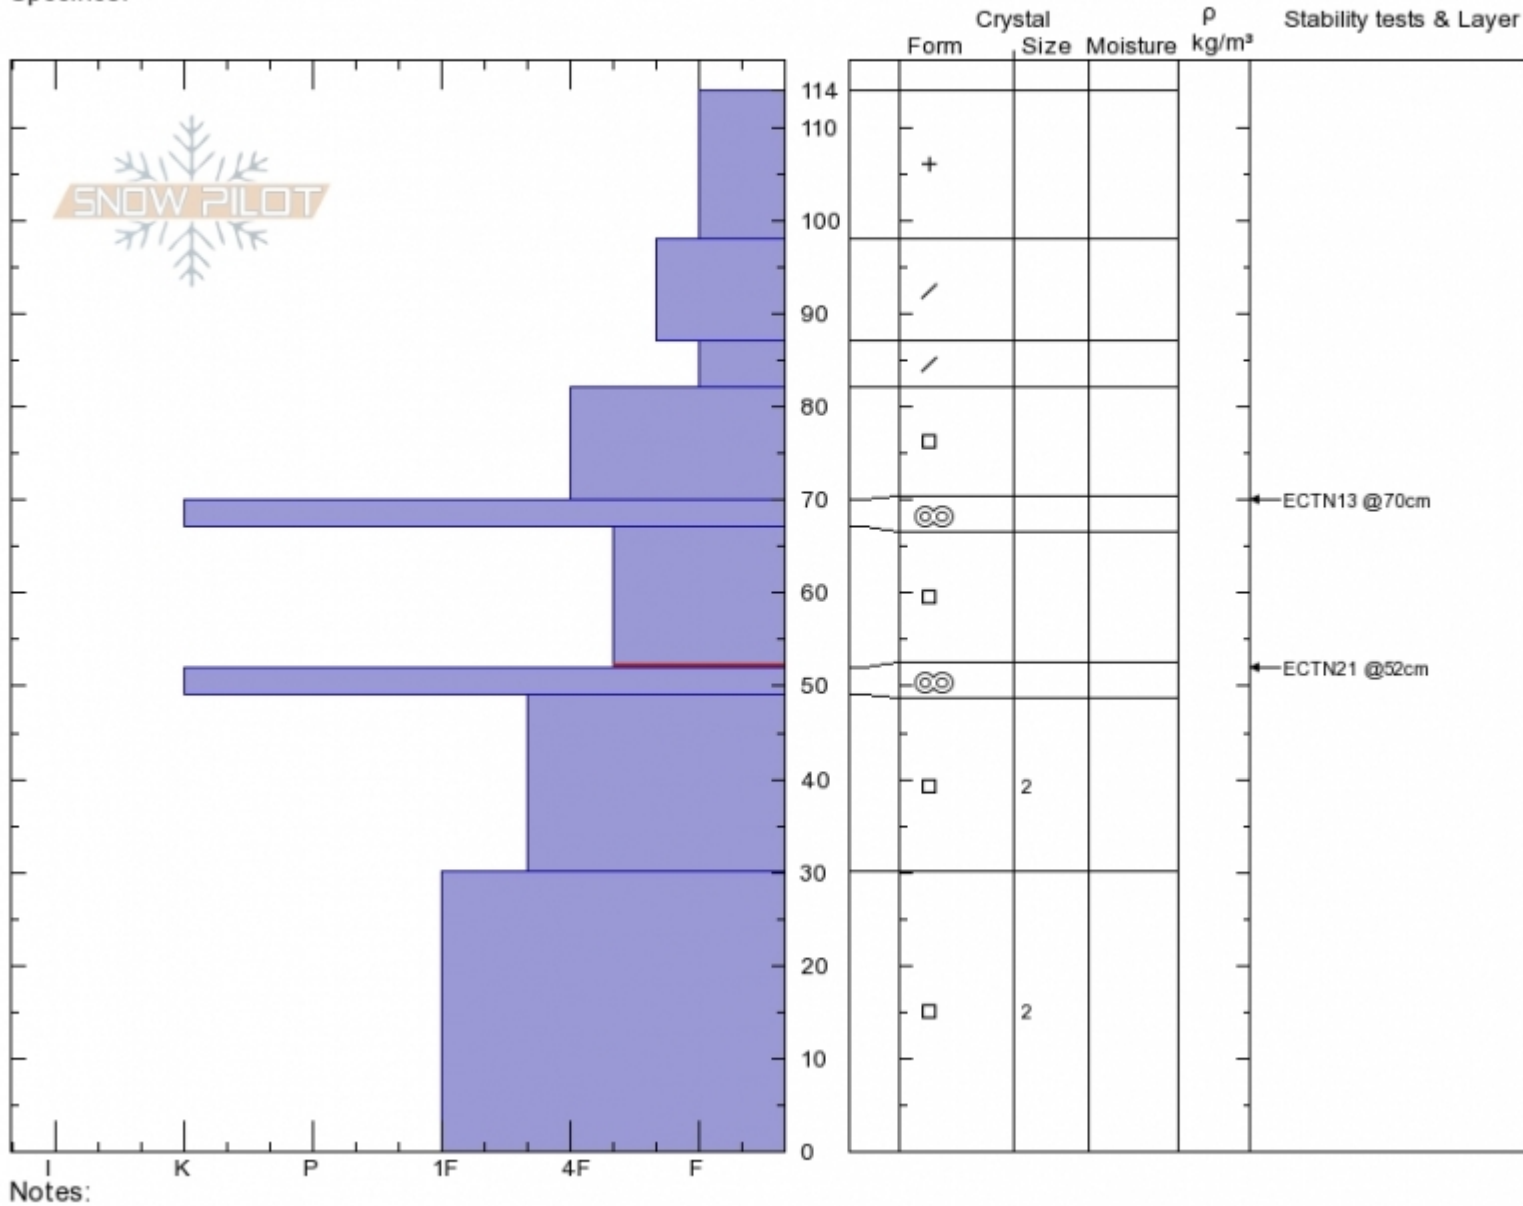

Divide Basin
Gallatin Range-N
MT
 Elevation: **9100 ft**
 Aspect: **125°**
 Specifics:

Ian Hoyer
12/19/2019 - 1:00pm
 Co-ord: **45.39507N, -110.96651W**
 Slope Angle: **25°**
 Wind Loading: **no**

Stability: **Good**
 Air Temperature:
 Sky Cover: **CLR**
 Precipitation: **NO**
 Wind: **Calm**

HS:114 Layer Notes:
 67-52cm:**Problematic layer**

Advisory Region
 Northern Gallatin
 Longitude
 -110.97W
 Latitude
 45.39N
 Northern Gallatin, 2019-12-23