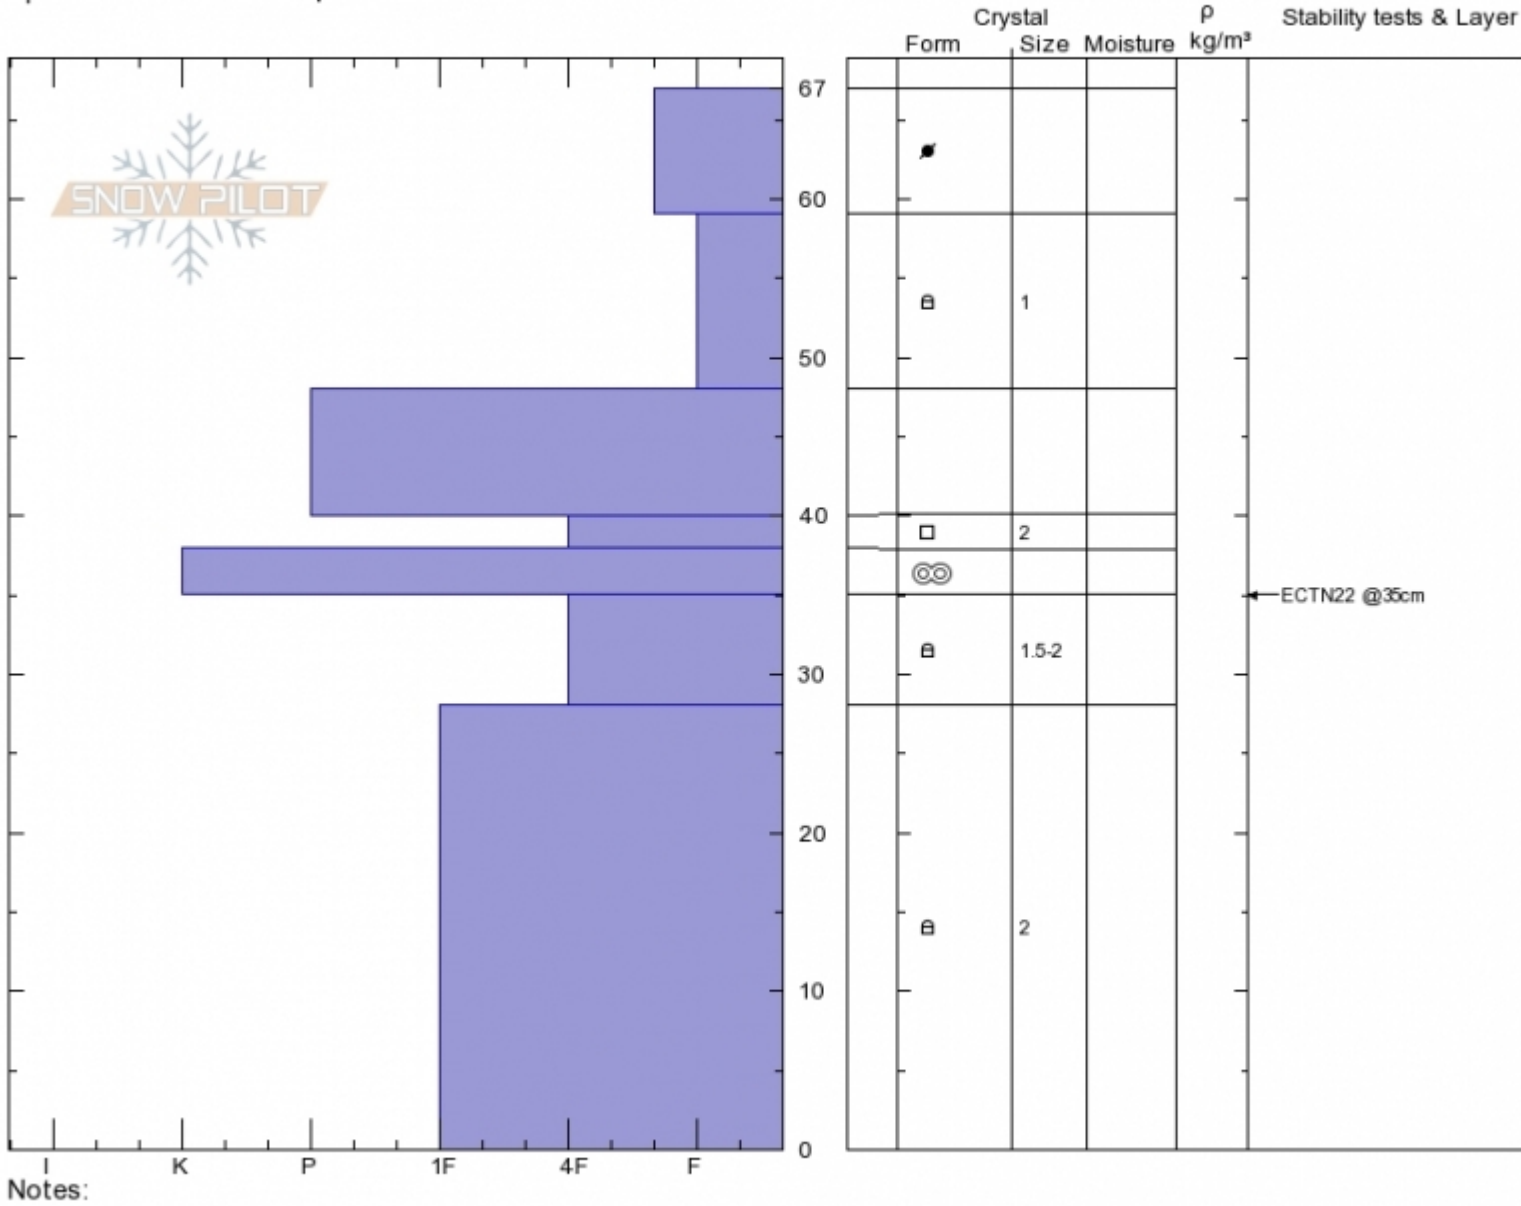

Northside Tyler's  
 Madison Range-N  
 MT  
 Elevation: 8961 ft  
 Aspect: 235°  
 Specifics: Ski tracks on slope

Dave Zinn  
 12/22/2019 - 10:50am  
 Co-ord: 45.32190N, -111.38222W  
 Slope Angle: 18°  
 Wind Loading: previous

Stability: **Good** HS:67  
 Air Temperature: -2.5°C  
 Sky Cover: **OVC**  
 Precipitation: **NO**  
 Wind: **S Light Breeze**

Layer Notes:

Advisory Region  
 Northern Madison  
 Longitude  
 -111.39W  
 Latitude  
 45.34N  
 Northern Madison, 2019-12-22