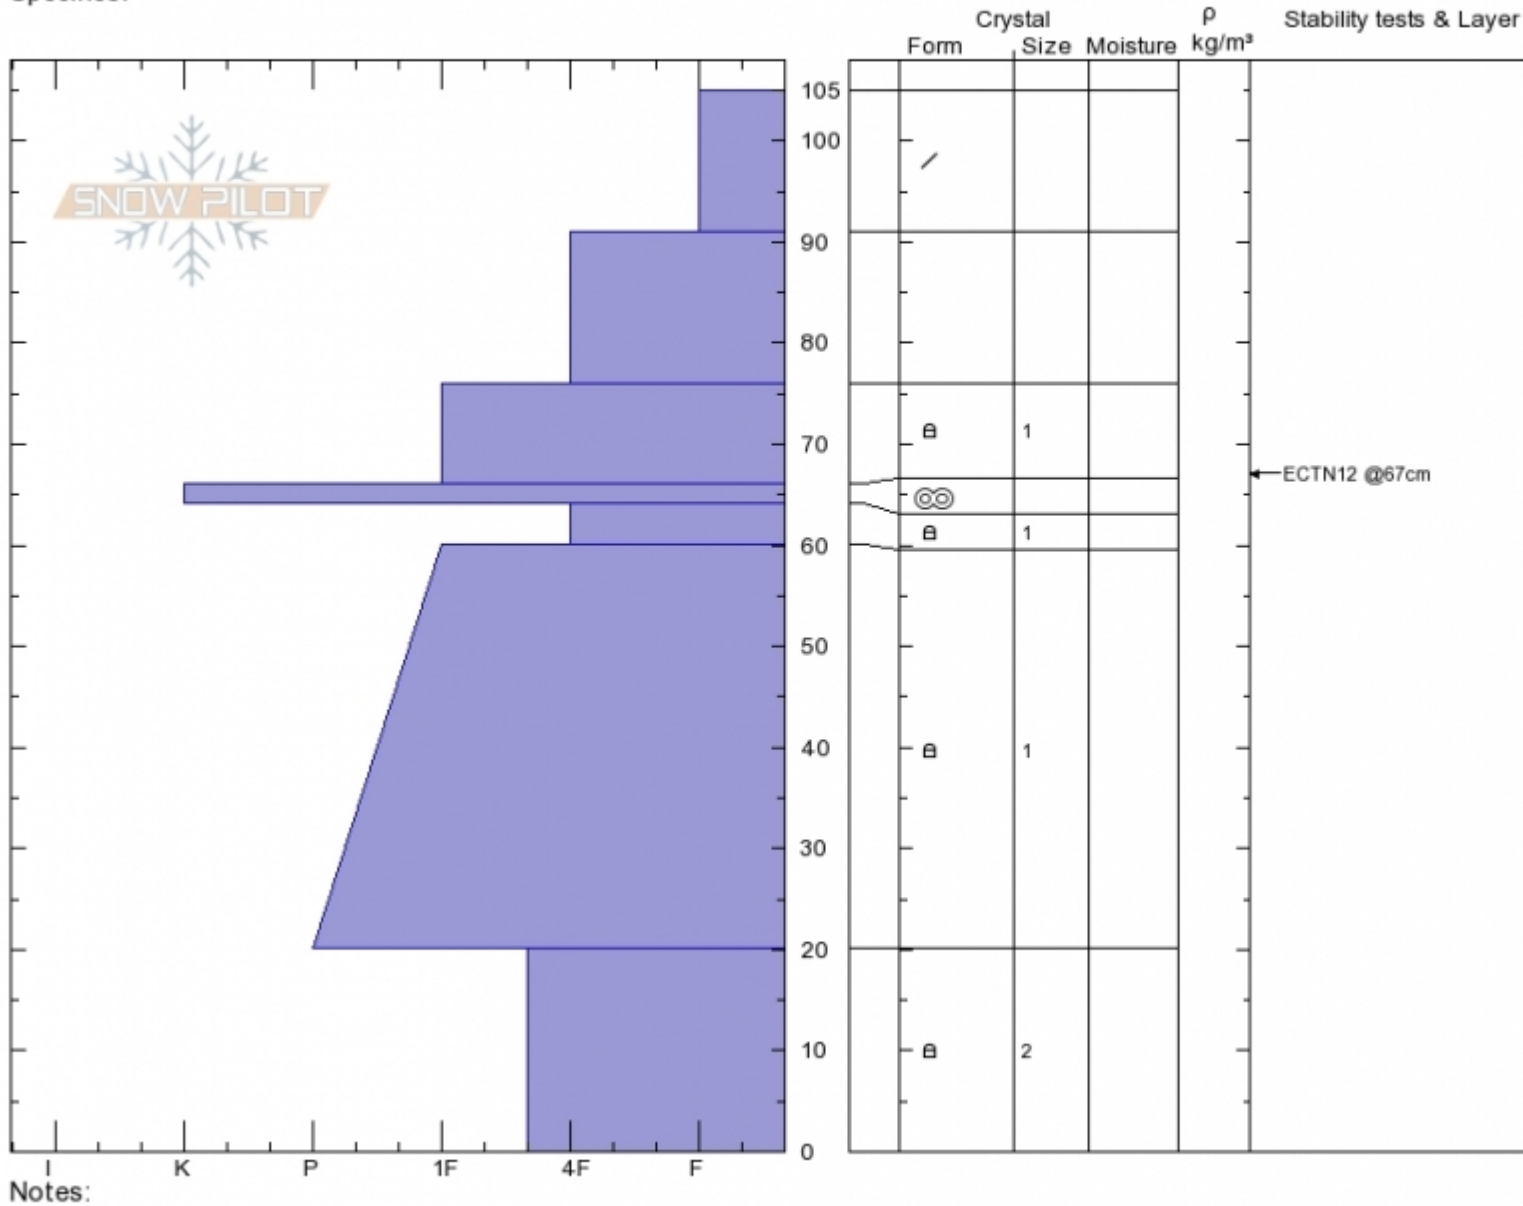

Blackmore, North Face **Spencer Jonas**
Gallatin Range-N **12/16/2019 - 12:42pm**
MT **Co-ord: 45.44958N, -111.00186W**
Elevation: 9082 ft **Slope Angle: 20°**
Aspect: 350° **Wind Loading: no**
Specifics:

Stability: **HS:105** **Layer Notes:**
Air Temperature: -13.2°C
Sky Cover: SCT
Precipitation: NO
Wind: Calm

Advisory Region
 Northern Gallatin
 Longitude
 -111.00W
 Latitude
 45.45N

Forecast link: [GNFAC Avalanche Forecast for Tue Dec 17, 2019](#)
 Northern Gallatin, 2019-12-16