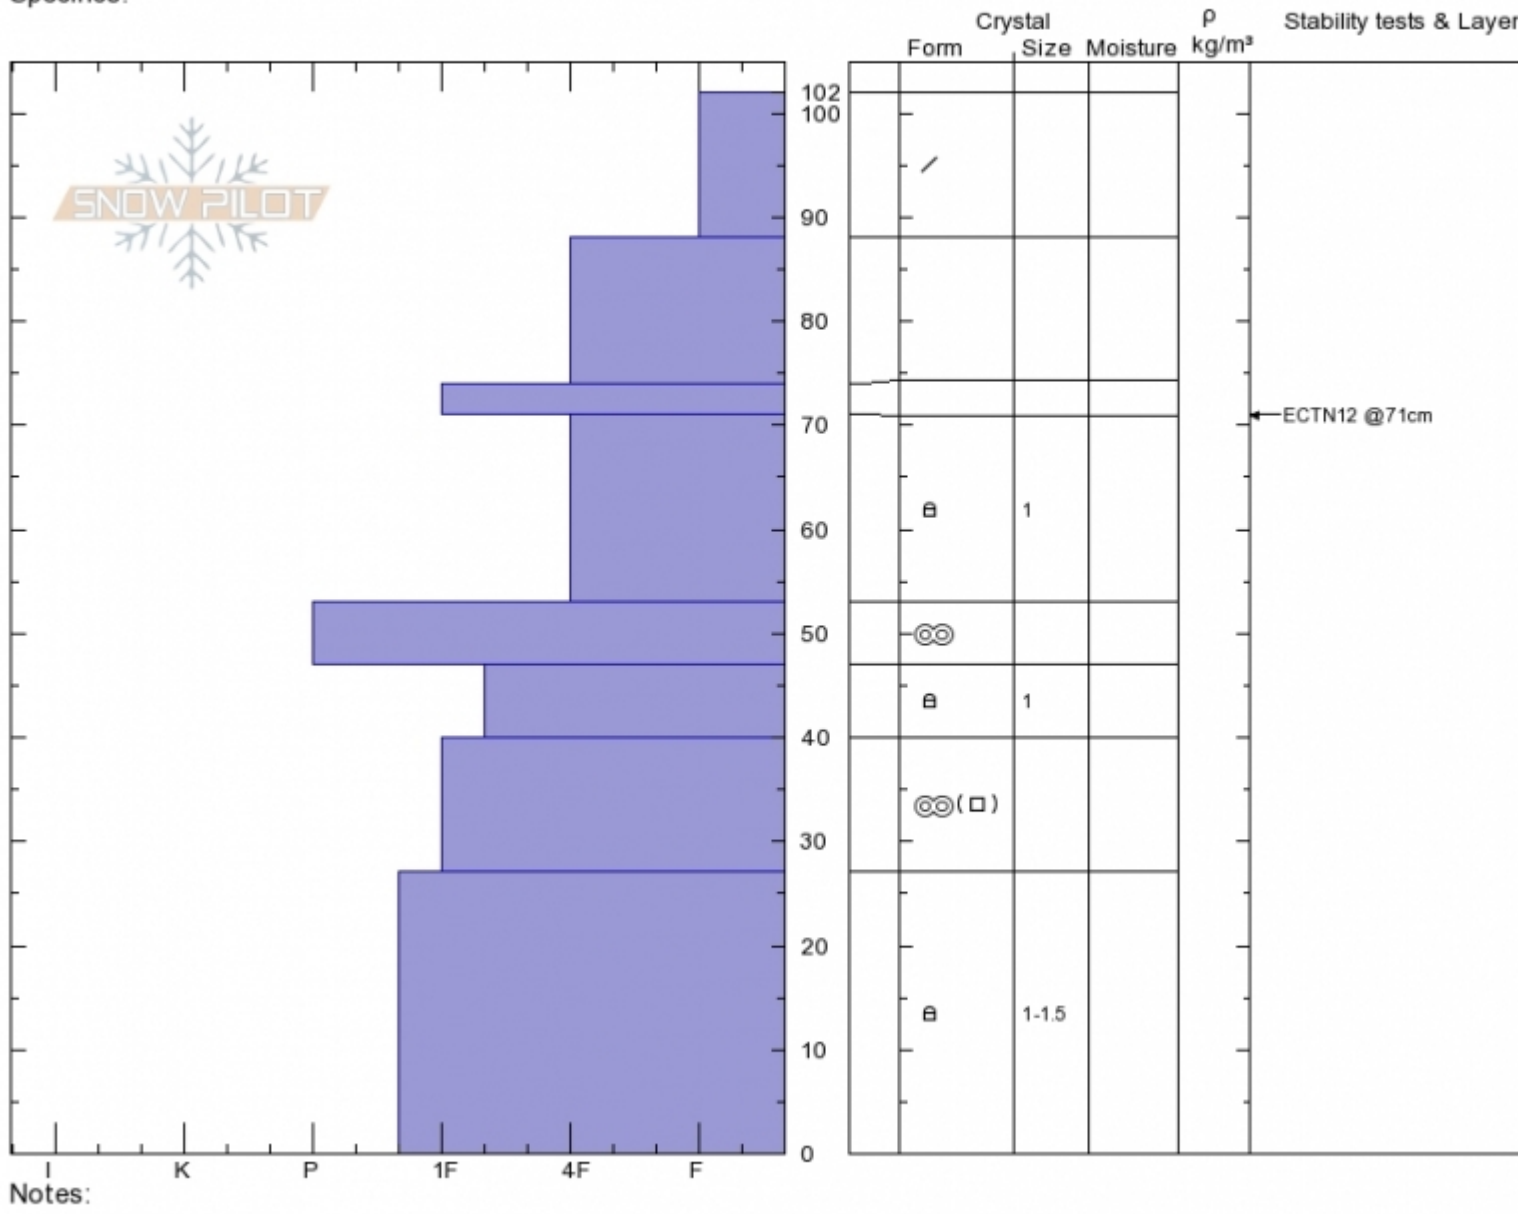

Blackmore, East Face
 Gallatin Range-N
 MT
 Elevation: 9585 ft
 Aspect: 140°
 Specifics:

Spencer Jonas
 12/16/2019 - 11:30am
 Co-ord: 45.44712N, -110.99956W
 Slope Angle: 25°
 Wind Loading:

Stability:
 Air Temperature:
 Sky Cover: SCT
 Precipitation: NO
 Wind: Calm

HS:102 Layer Notes:
 71-53cm: Problematic layer

Advisory Region
 Northern Gallatin
 Longitude
 -111.00W
 Latitude
 45.45N
 Northern Gallatin, 2019-12-16