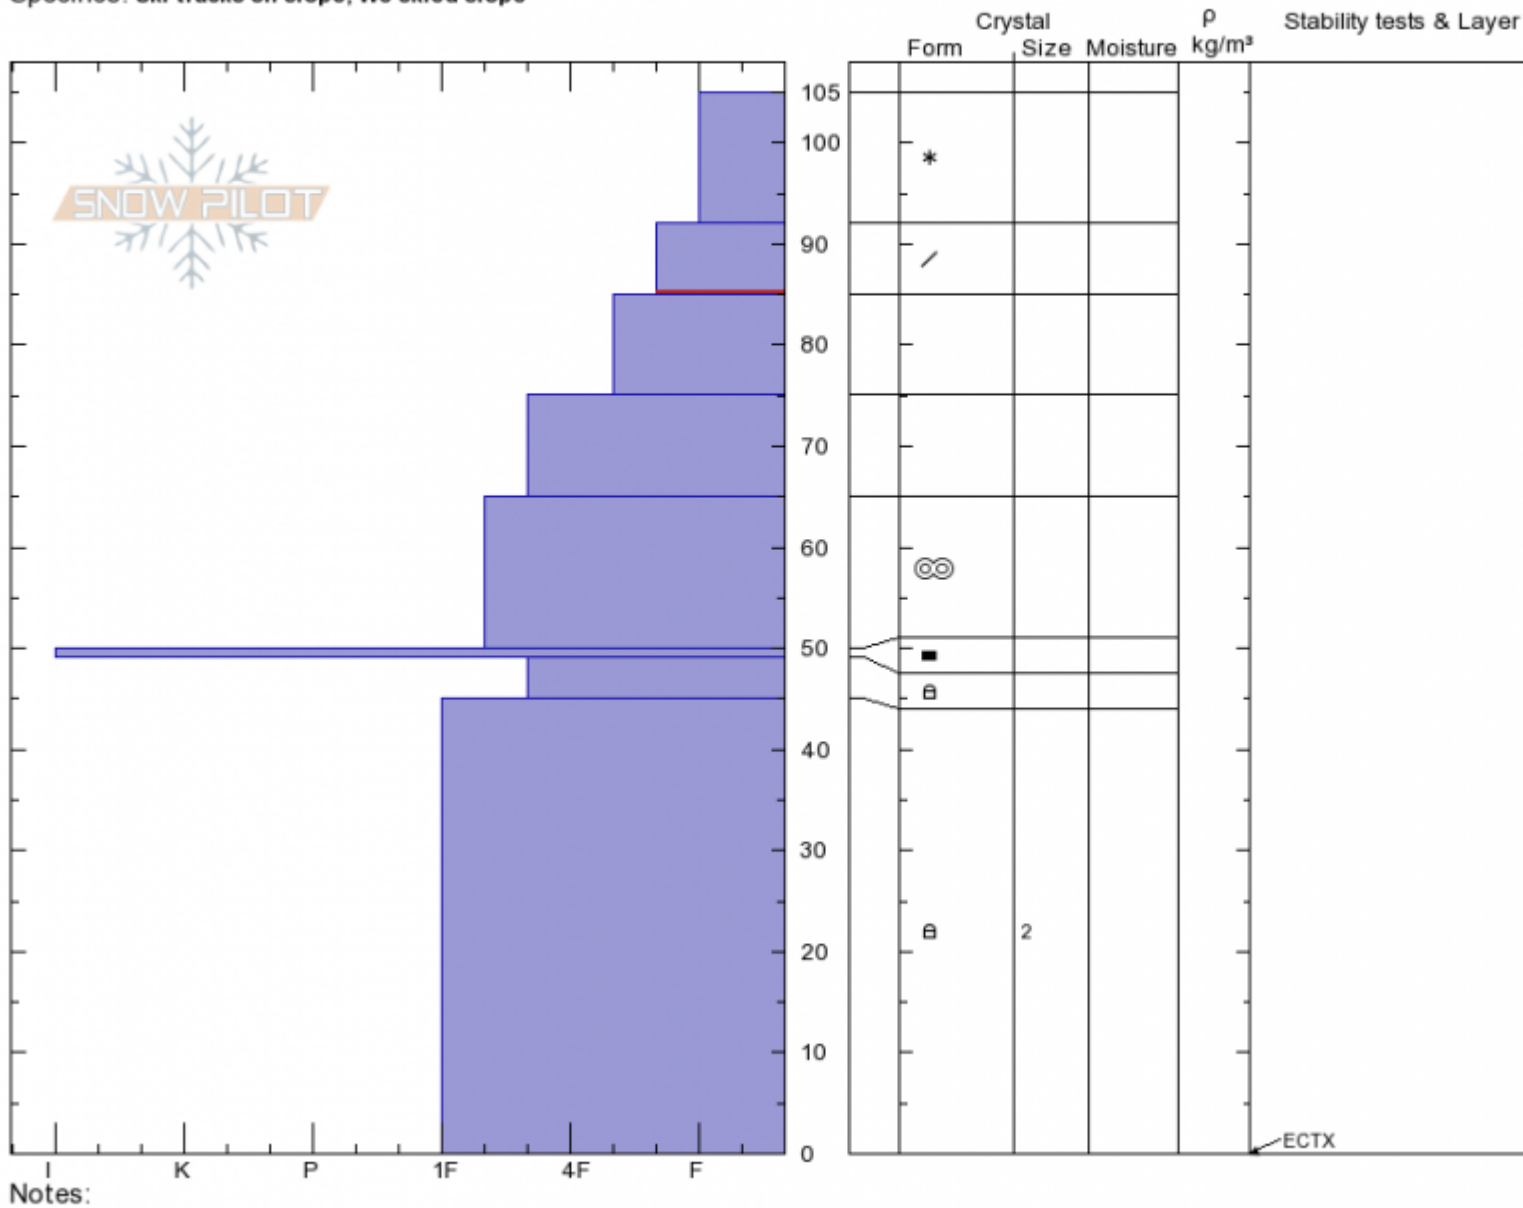

The Ramp
Bridger Range
MT
 Elevation: **8260 ft**
 Aspect: **33°**
 Specifics: **Ski tracks on slope; We skied slope**

Andrew Schauer
12/15/2019 - 12:00pm
 Co-ord: **45.82889N, -110.93170W**
 Slope Angle: **34°**
 Wind Loading: **no**

Stability: **Fair**
 Air Temperature: **-12°C**
 Sky Cover: **OVC**
 Precipitation: **S-1**
 Wind: **SW Light Breeze**

HS: **105** Layer Notes:
 92-85cm: **Problematic layer**

Notes:
 Advisory Region
 Bridger Range
 Longitude
 -110.93W
 Latitude
 45.83N
 Bridger Range, 2019-12-15