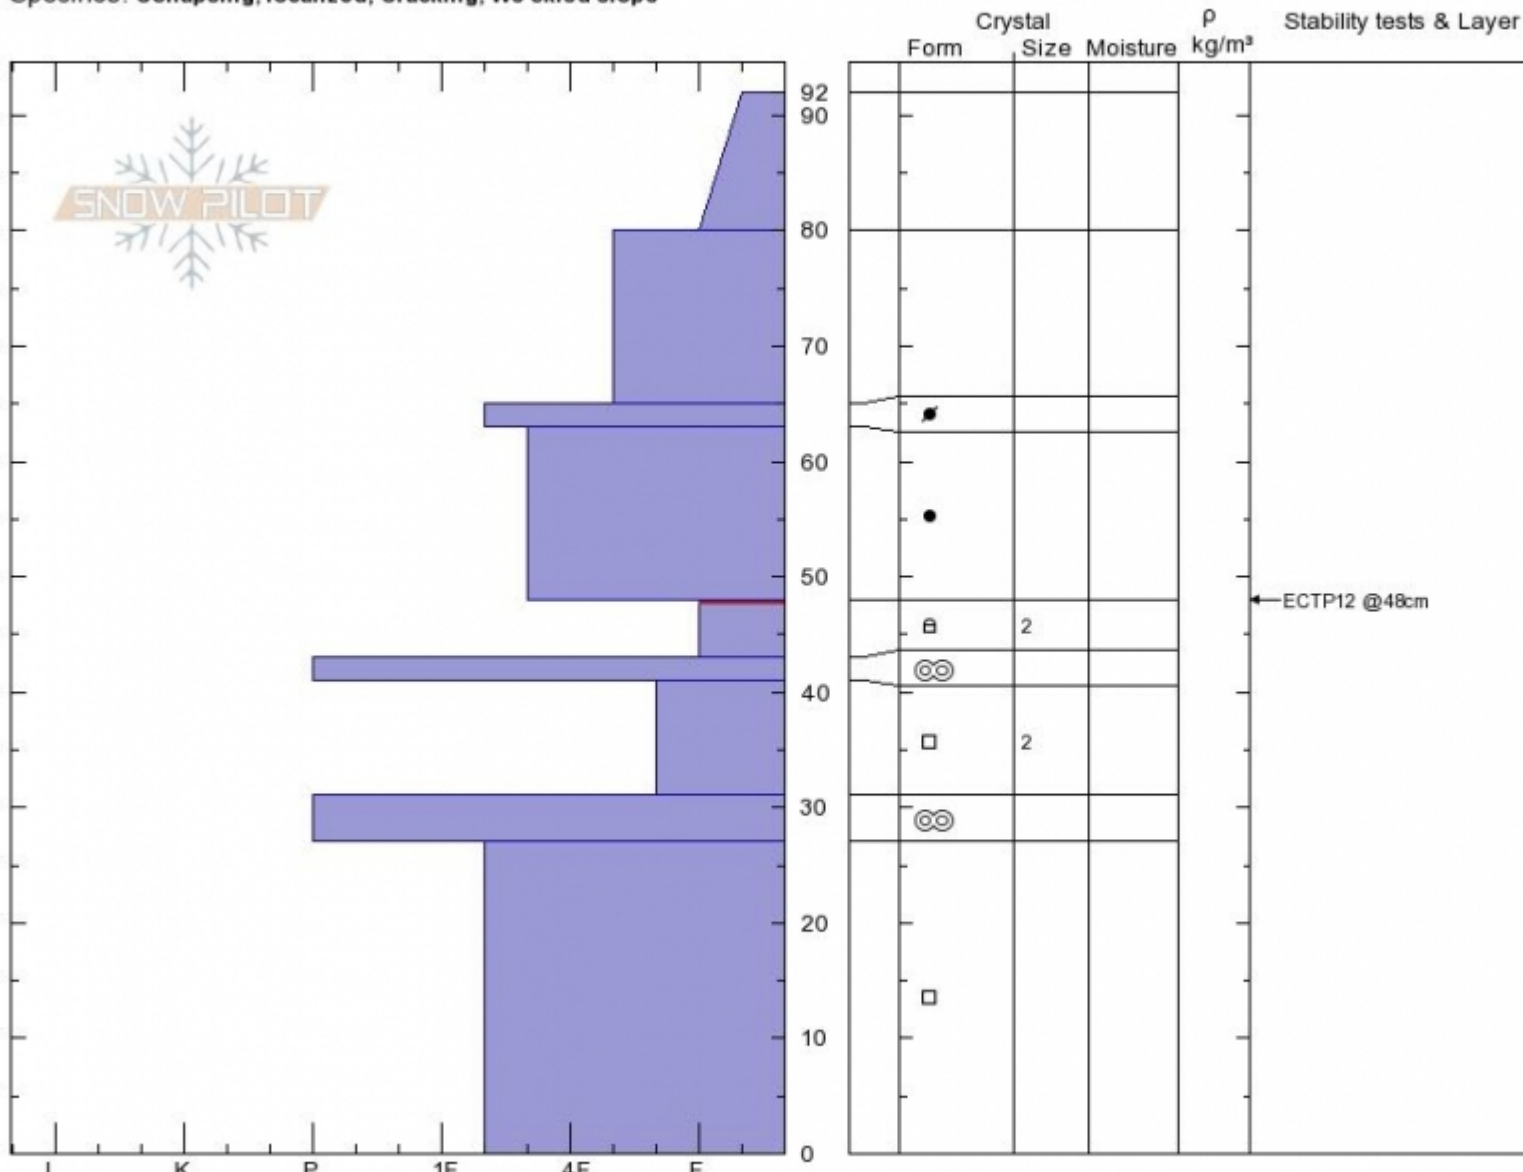

Central Park West
 Absaroka Range
 MT
 Elevation: 9571 ft
 Aspect: 260°
 Specifics: Collapsing, localized; Cracking; We skied slope

Beau Fredlund
 12/11/2019 - 11:00am
 Co-ord: 44.98543N, -109.92695E
 Slope Angle: 27°
 Wind Loading: yes

Stability:
 Air Temperature:
 Sky Cover:
 Precipitation: S2
 Wind: W Moderate

HS:92
 Layer Notes:
 48-43cm: Problematic layer

Notes: Much shallower and weaker snow on windward SW aspects-like in this snowpit. NW aspects around this area have over 130cm HS forming in exposed areas due to the, blustery, westerly winds. Surface cracking in localized areas. Light density new snow.

Advisory Region
 Cooke City
 Longitude
 -109.94W
 Latitude
 45.02N
 Cooke City, 2019-12-13