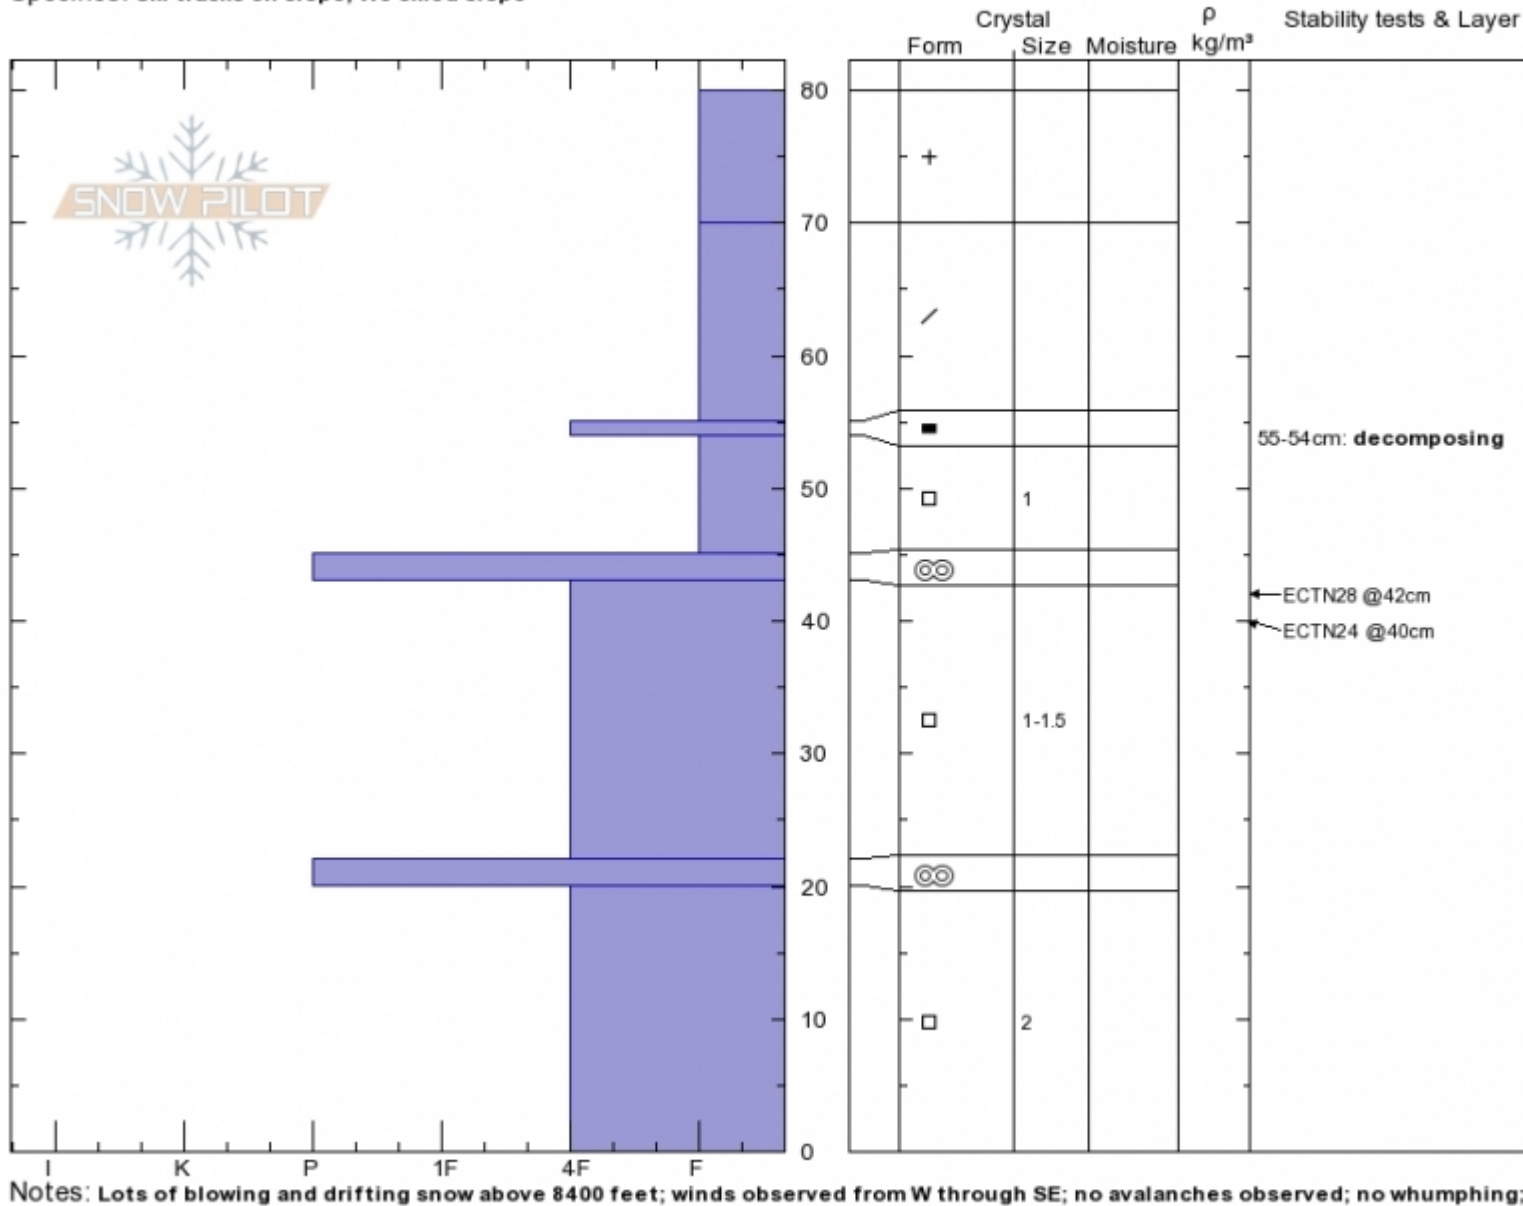

Mt Blackmore Dec 12
Gallatin Range-N
MT
 Elevation: **9418 ft**
 Aspect: **E**
 Specifics: **Ski tracks on slope; We skied slope**

Alexis Alloway
12/12/2019 - 11:15am
 Co-ord: **12T 500092E 5032524N**
 Slope Angle: **30°**
 Wind Loading: **yes**

Stability: **Good**
 Air Temperature:
 Sky Cover: **BKN**
 Precipitation: **NO**
 Wind: **SW Moderate**

HS: **80** Layer Notes:
 55-54cm: **decomposing**
 43-22cm: **Problematic layer**

Advisory Region
 Northern Gallatin
 Longitude
 -111.00W
 Latitude
 45.44N
 Northern Gallatin, 2019-12-13