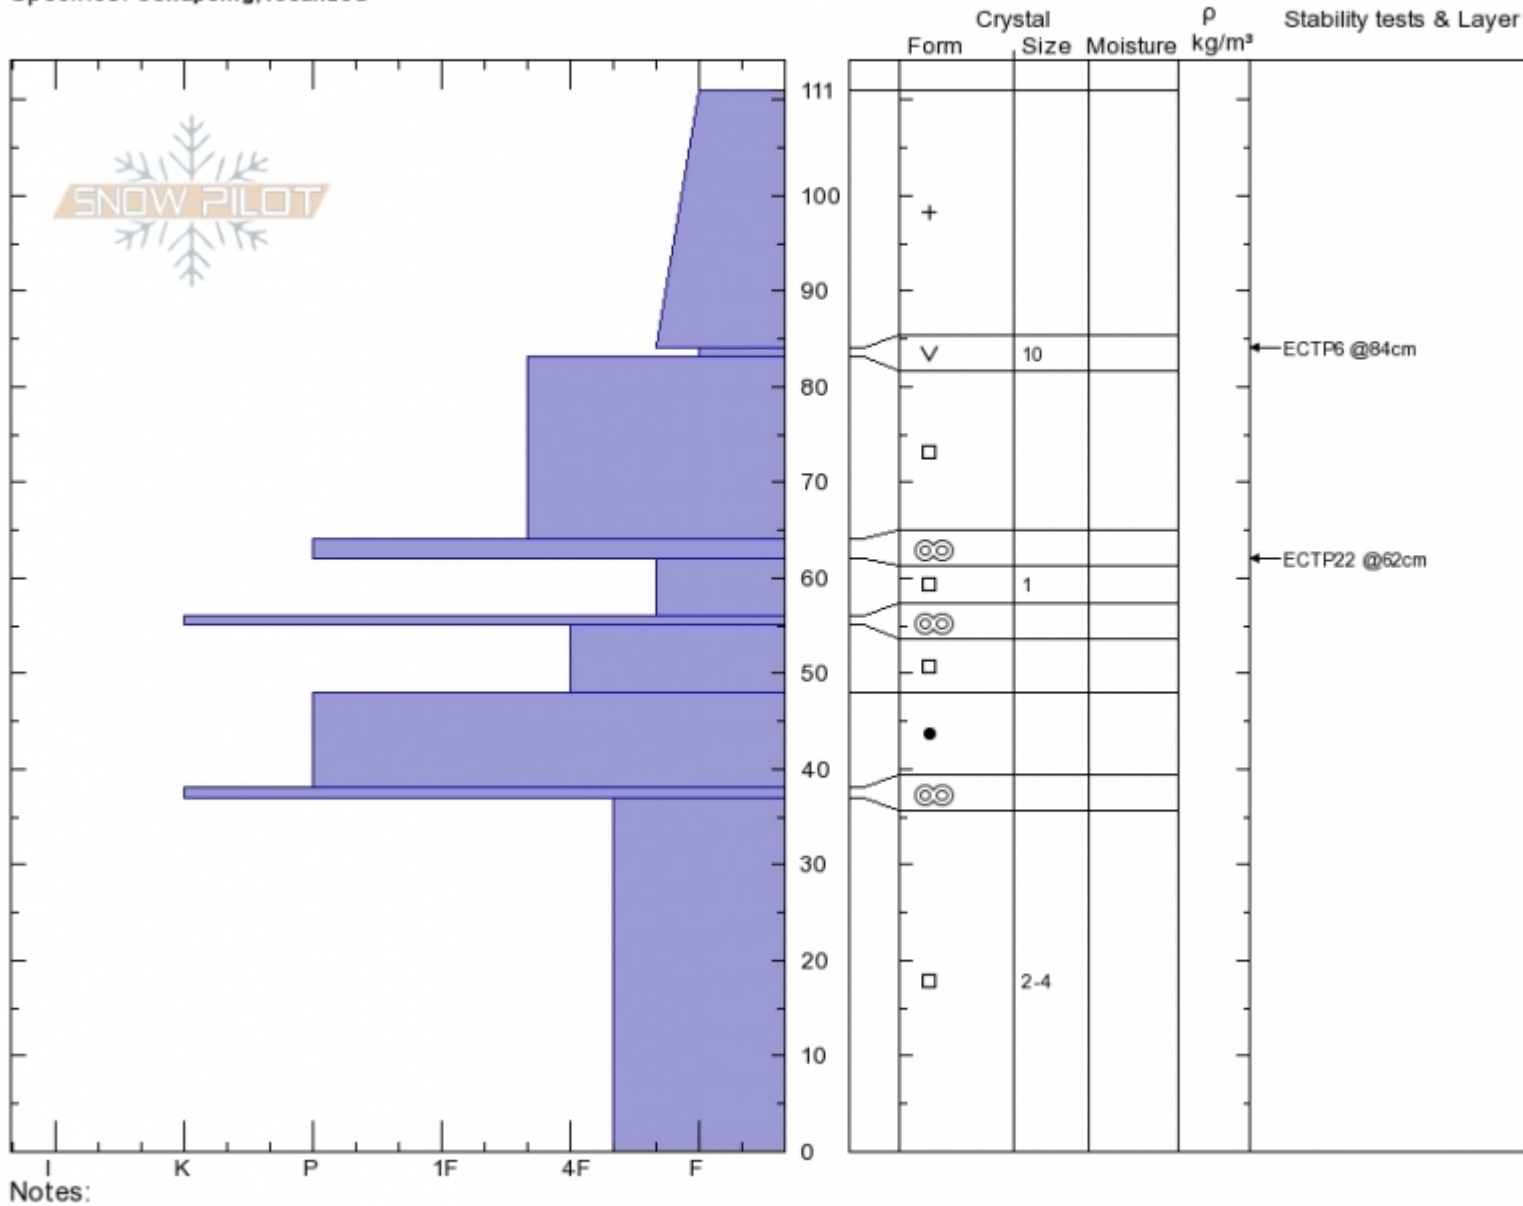

2nd Yellowmule
 Madison Range-N
 MT
 Elevation: 9400 ft
 Aspect: 45°
 Specifics: Collapsing, localized

Ian Hoyer
 12/12/2019 - 11:00am
 Co-ord: 45.17740N, -111.40093W
 Slope Angle: 25°
 Wind Loading: no

Stability: **Poor**
 Air Temperature:
 Sky Cover: **OVC**
 Precipitation: **NO**
 Wind: **Calm**

HS:111 Layer Notes:
 84-83cm: **Problematic layer**

Advisory Region
 Northern Madison
 Longitude
 -111.38W
 Latitude
 45.17N
 Northern Madison, 2019-12-12