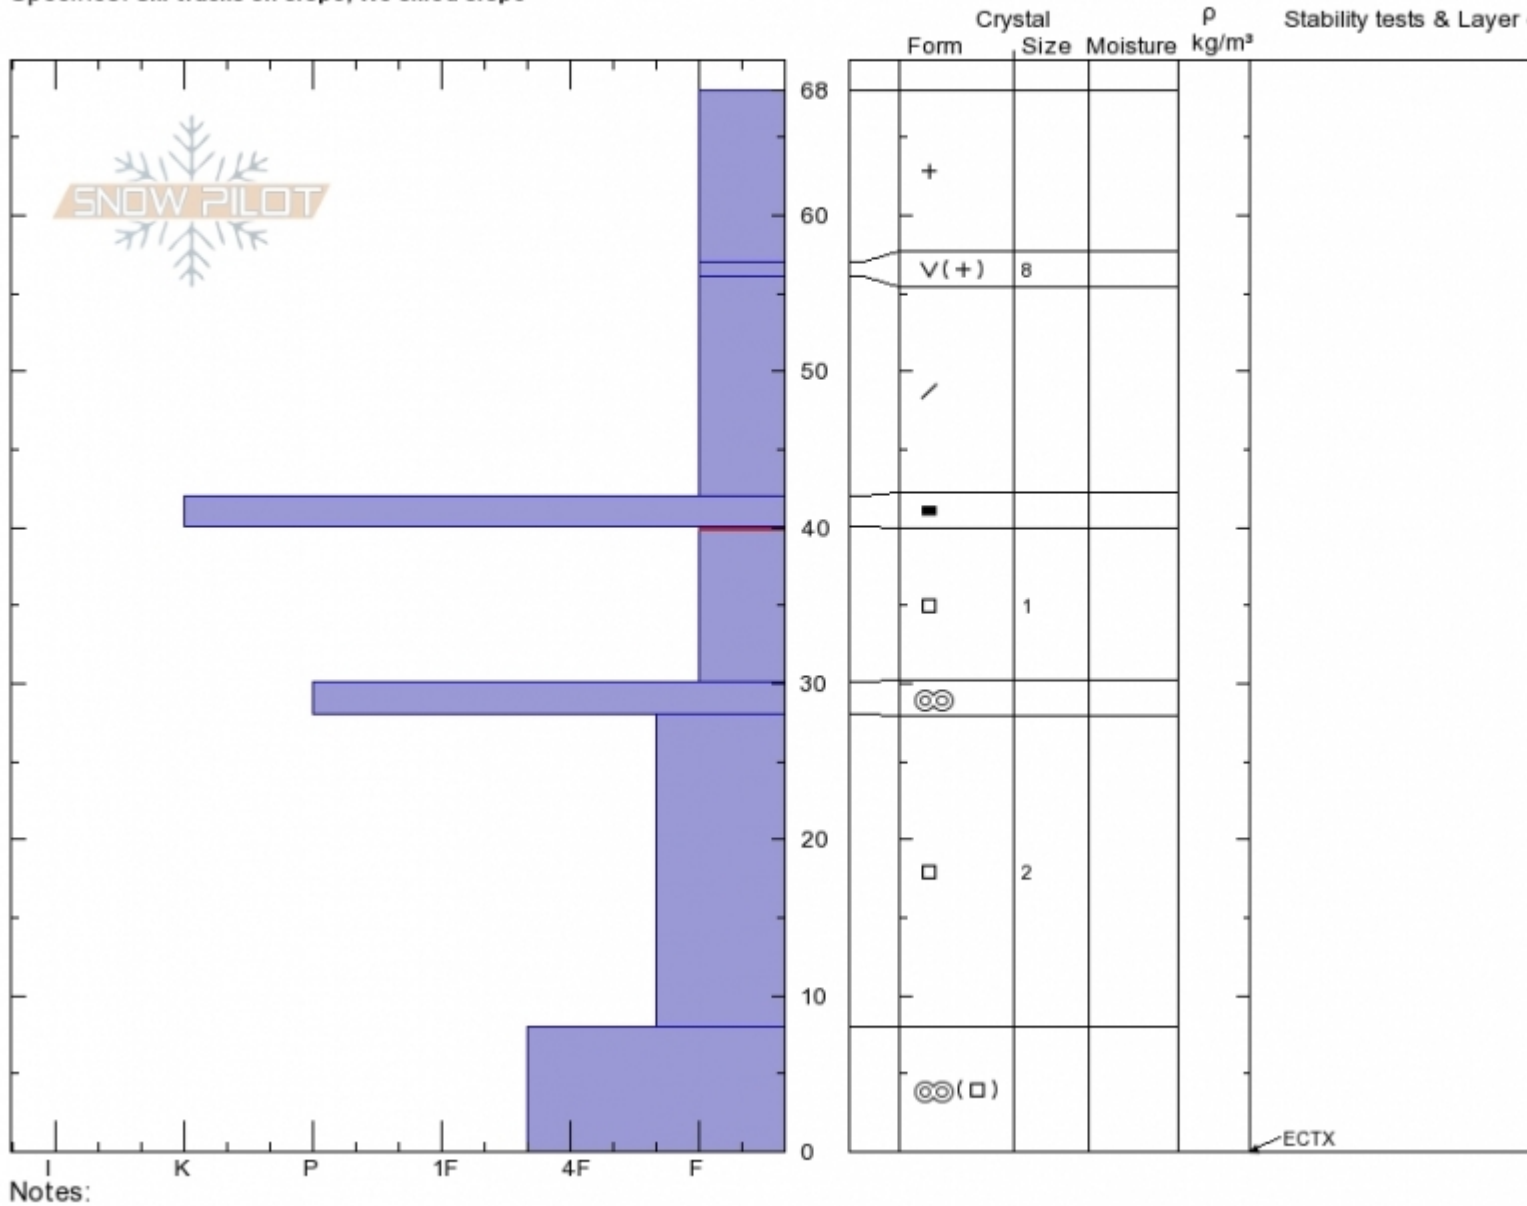

Beehive-Middle Basin Ian Hoyer
Madison Range-N 12/11/2019 - 12:00pm
MT Co-ord: 45.33569N, -111.38410W
 Elevation: 9646 ft Slope Angle: 30°
 Aspect: 100° Wind Loading: no
 Specifics: Ski tracks on slope; We skied slope

Stability: Fair
 Air Temperature:
 Sky Cover: OVC
 Precipitation: NO
 Wind: **W Light Breeze**

HS:68 Layer Notes:
 40-30cm: **Problematic layer**

Advisory Region
 Northern Madison
 Longitude
 -111.39W
 Latitude
 45.34N
 Northern Madison, 2019-12-11