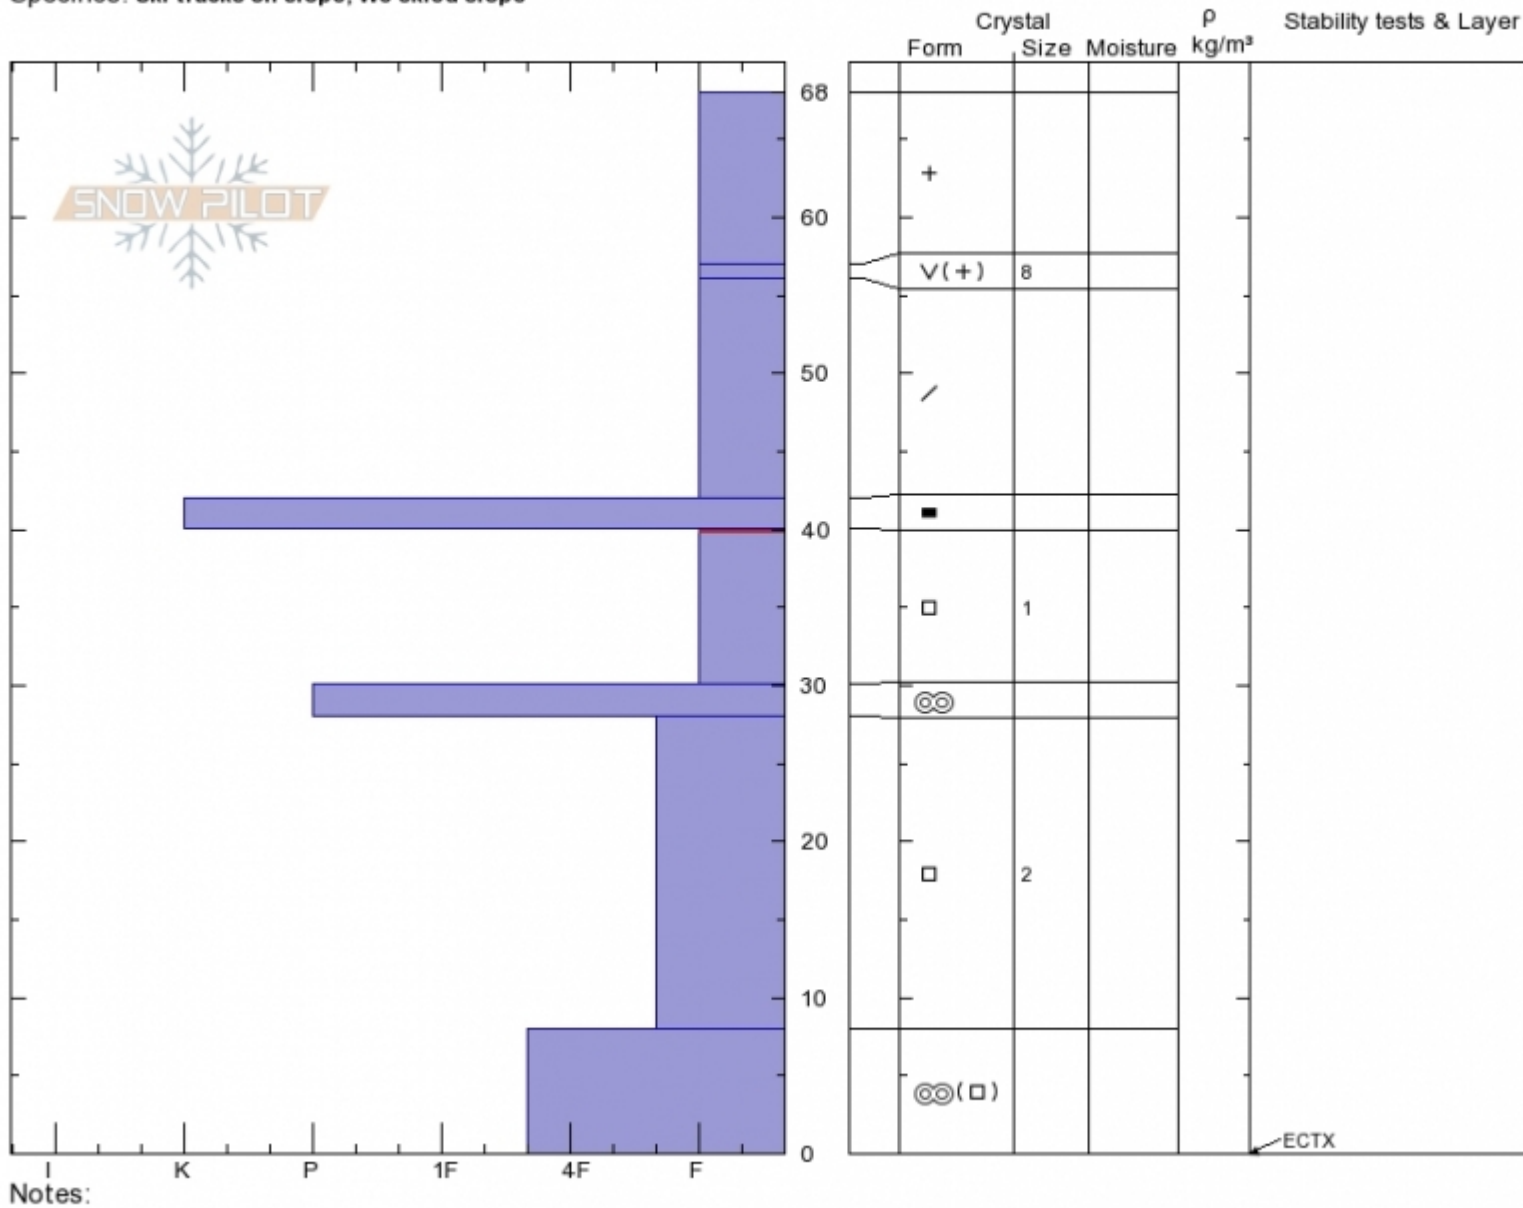

Beehive-Middle Basin Ian Hoyer
Madison Range-N 12/11/2019 - 12:00pm
MT Co-ord: 45.33569N, -111.38410W
 Elevation: 9646 ft Slope Angle: 30°
 Aspect: 100° Wind Loading: no
 Specifics: Ski tracks on slope; We skied slope

Stability: Fair
 Air Temperature:
 Sky Cover: OVC
 Precipitation: NO
 Wind: **W Light Breeze**

HS:68 Layer Notes:
 40-30cm: **Problematic layer**

Advisory Region
 Northern Madison
 Longitude
 -111.39W
 Latitude
 45.34N
 Northern Madison, 2019-12-11