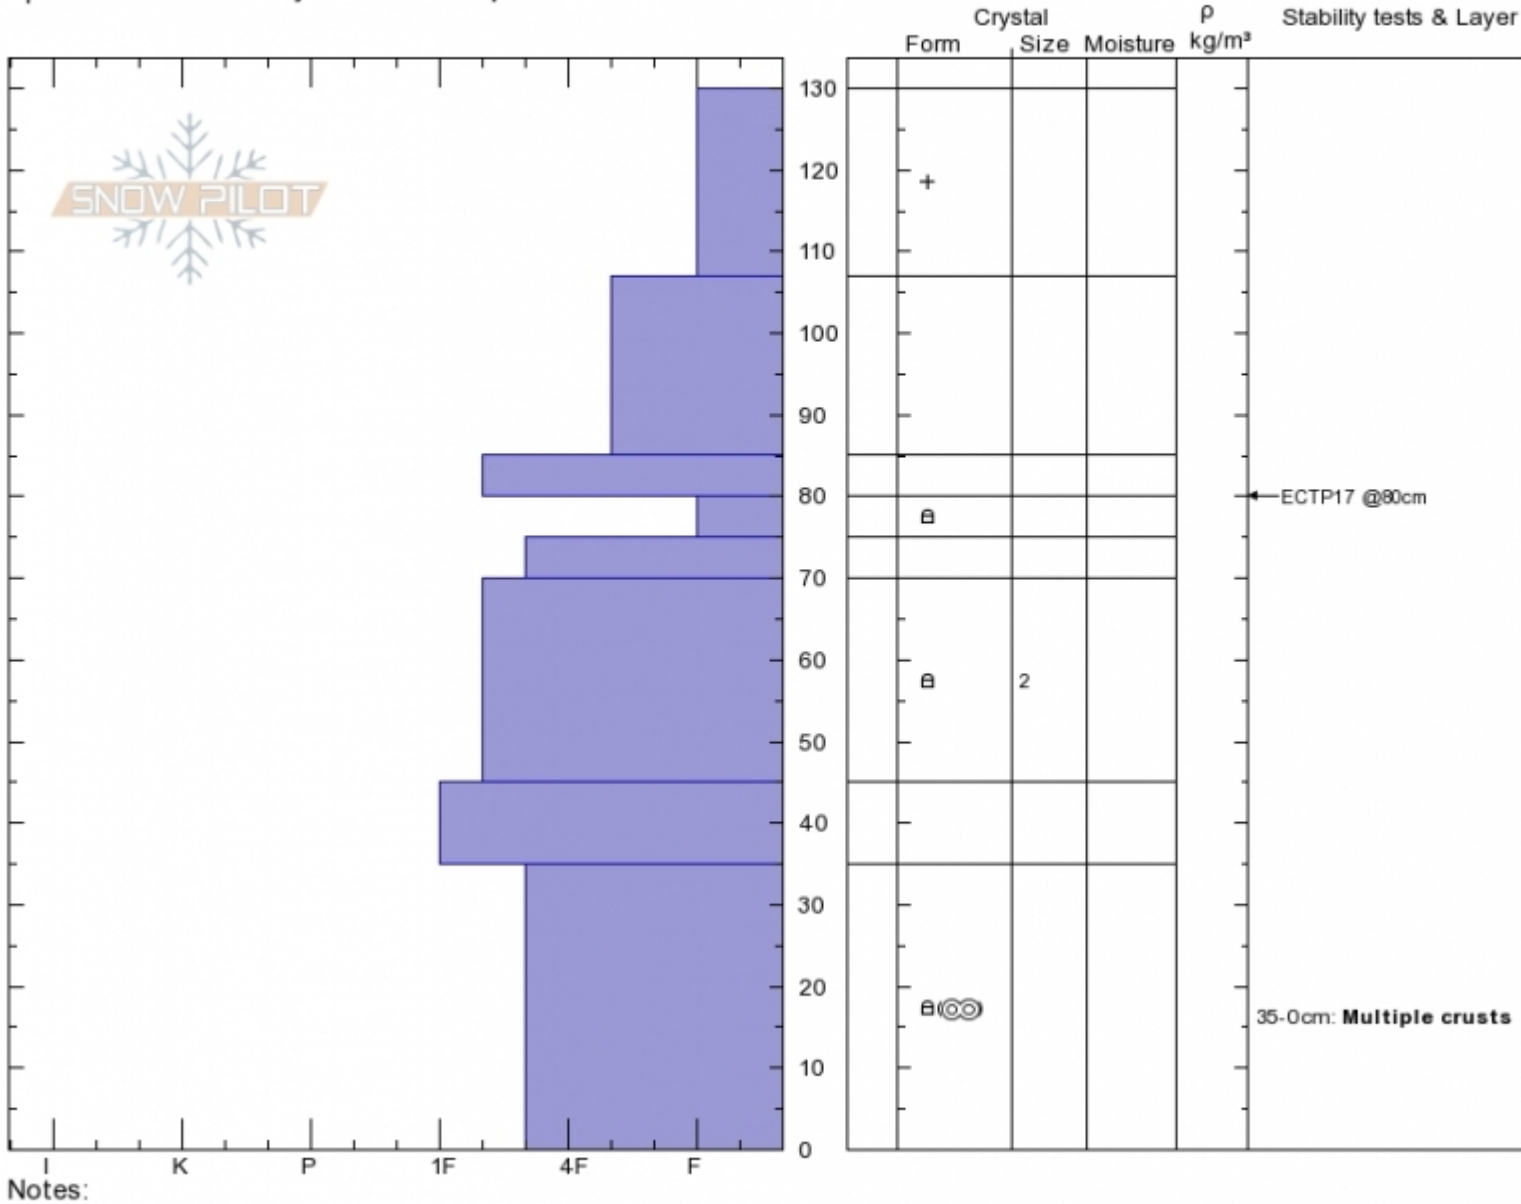

**Scotch Bonnet**  
**Cooke City**  
**MT**  
 Elevation: **9800 ft**  
 Aspect: **185°**  
 Specifics: **Recent activity on different slopes**

**Ian Hoyer**  
**12/09/2019 - 10:00am**  
 Co-ord: **45.06970N, -109.94284W**  
 Slope Angle: **25°**  
 Wind Loading:

Stability: **Fair**  
 Air Temperature:  
 Sky Cover: **BKN**  
 Precipitation: **NO**  
 Wind: **Calm**

HS: **130**    Layer Notes:  
 80-75cm: **Problematic layer**  
 35-0cm: **Multiple crusts**

Advisory Region  
 Cooke City  
 Longitude  
 -109.95W  
 Latitude  
 45.06N  
 Cooke City, 2019-12-09