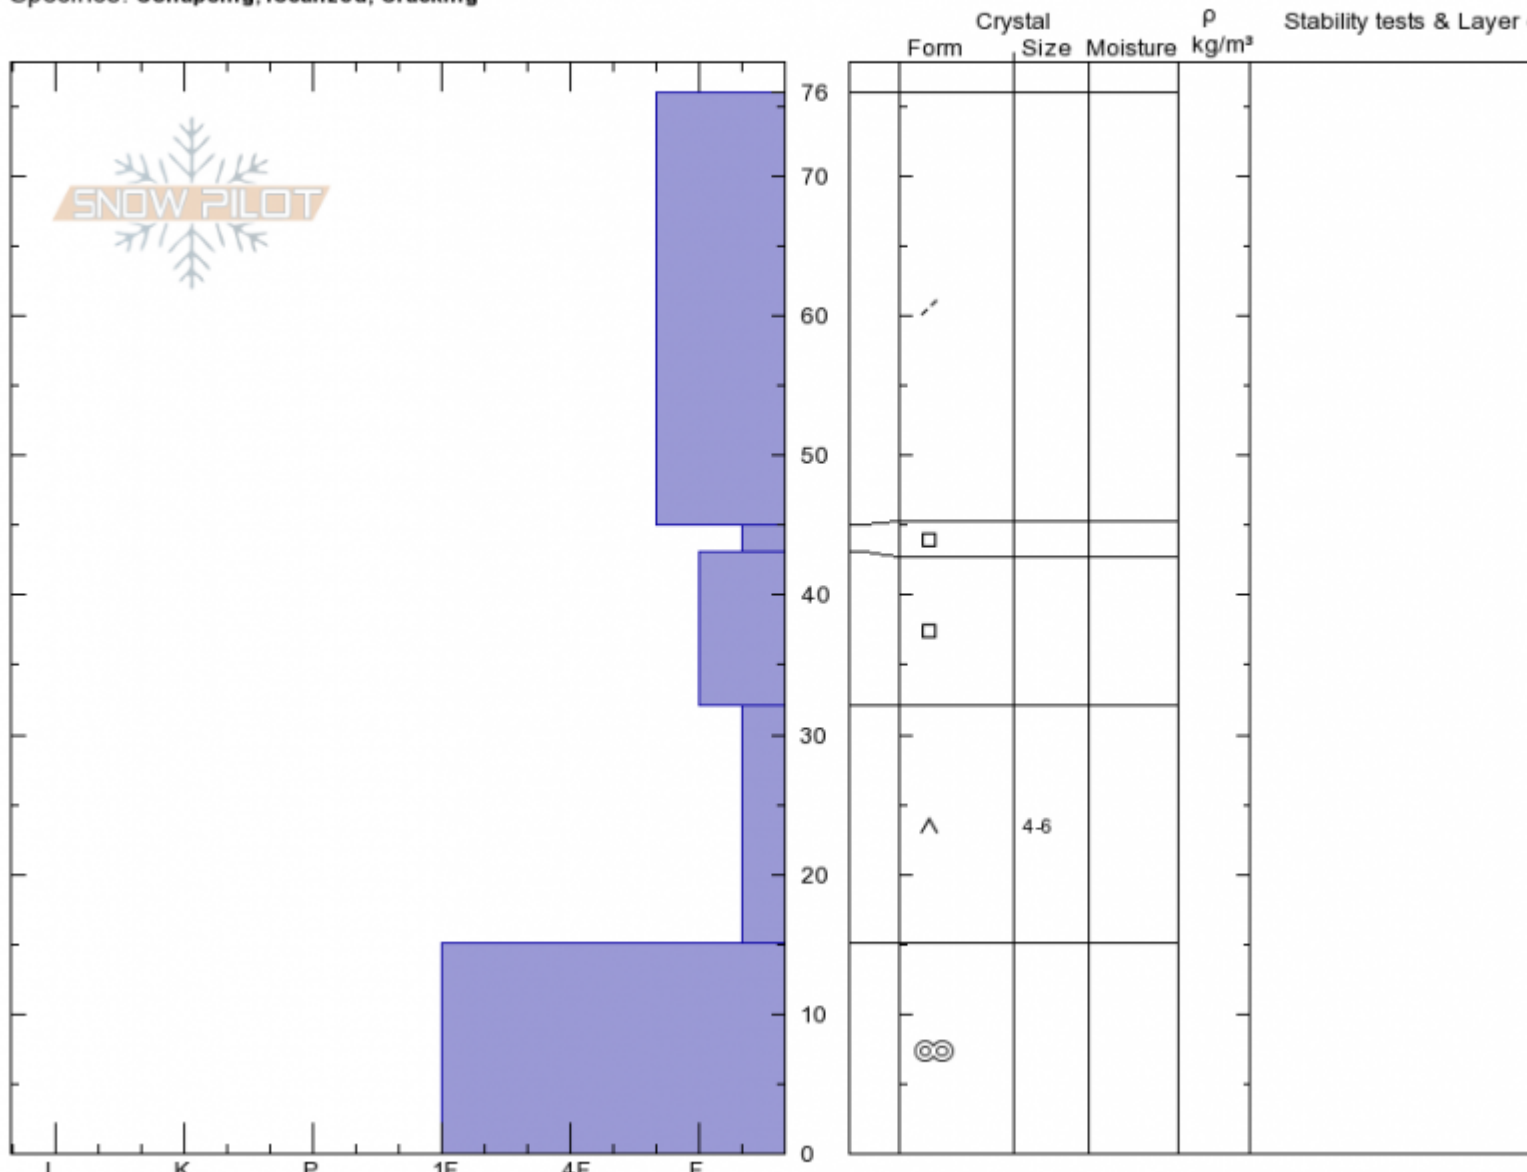

Targhee Pass Meadows Andrew Schauer
Henry Mtns 12/08/2019 - 12:00pm
MT Co-ord: 44.68610N, -111.29080W
 Elevation: **8230 ft** Slope Angle: **28°**
 Aspect: **30°** Wind Loading: **yes**
 Specifics: **Collapsing, localized; Cracking**

Stability: **Very Poor**
 Air Temperature:
 Sky Cover: **OVC**
 Precipitation: **S2**
 Wind: **SW Moderate**

HS: **76** Layer Notes:
 32-15cm: **Problematic layer**

Notes: Profile at fracture line of a slab that collapsed in DH layer (15-32cm) and propagated ~100'.

Advisory Region
 Lionhead Range
 Longitude
 -111.29W
 Latitude
 44.69N
 Lionhead Range, 2019-12-08