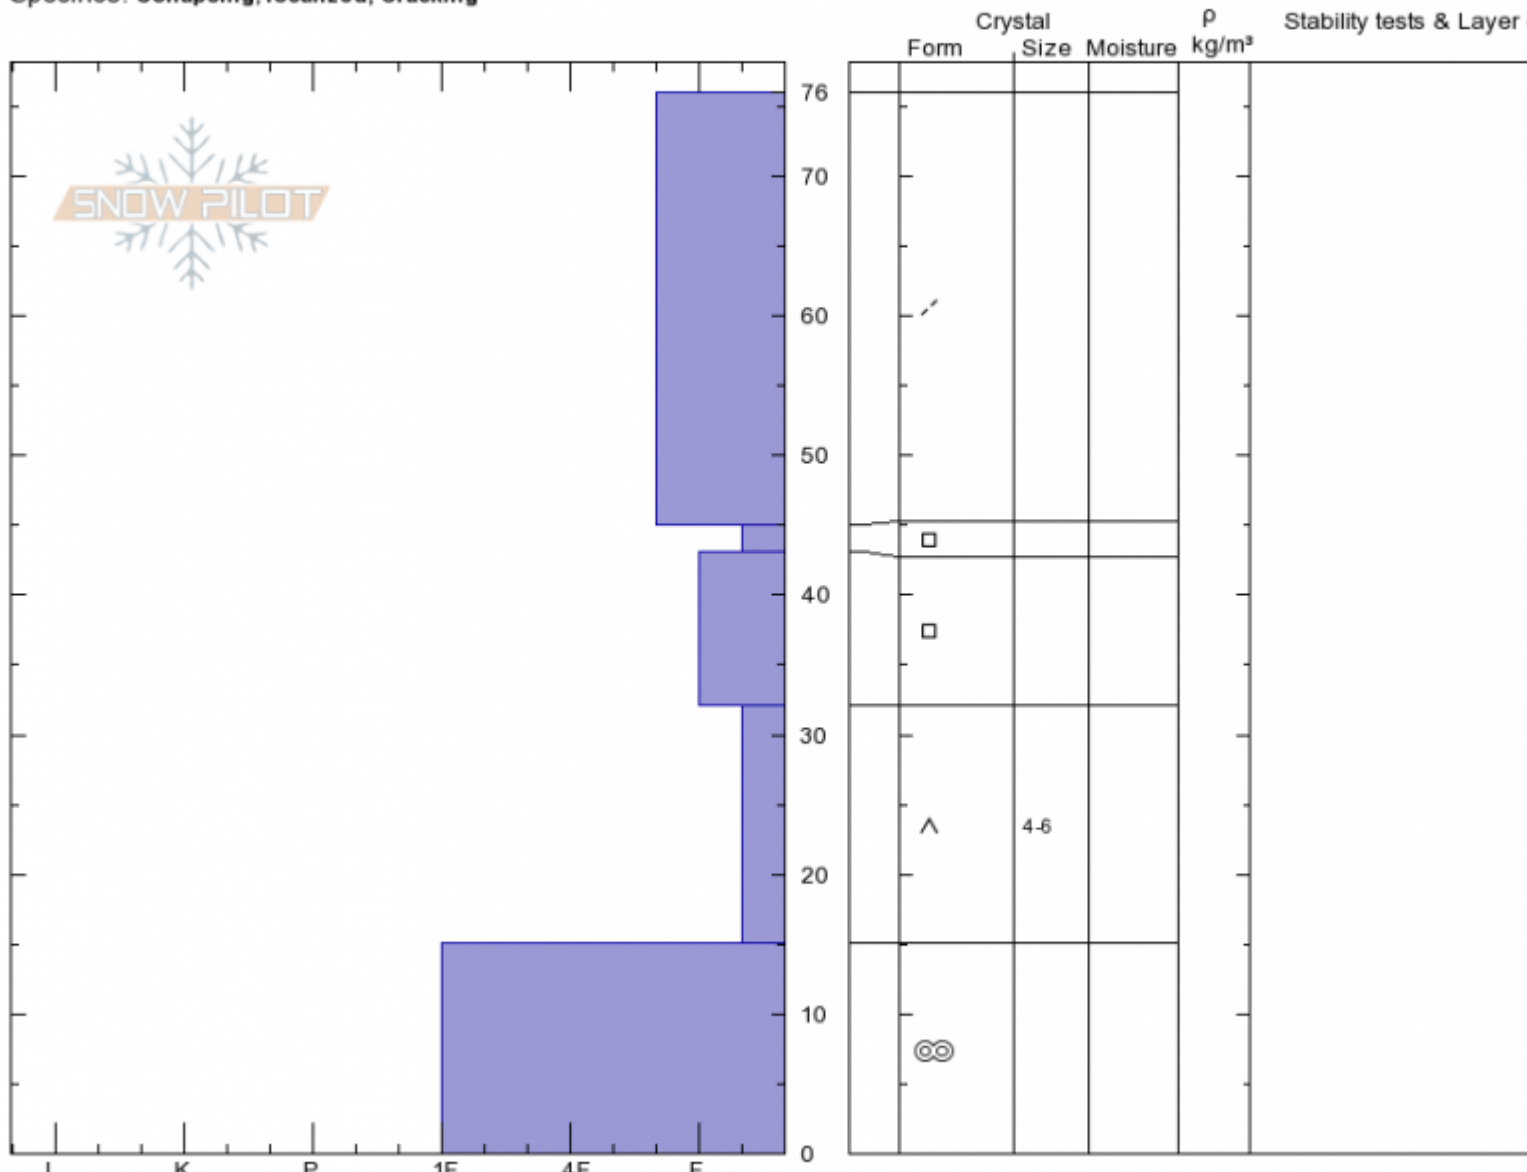

Targhee Pass Meadows Andrew Schauer
Henry Mtns 12/08/2019 - 12:00pm
MT Co-ord: 44.68610N, -111.29080W
 Elevation: 8230 ft Slope Angle: 28°
 Aspect: 30° Wind Loading: yes
 Specifics: Collapsing, localized; Cracking

Stability: **Very Poor** HS:76
 Air Temperature:
 Sky Cover: **OVC**
 Precipitation: **S2**
 Wind: **SW Moderate**

Layer Notes:
 32-15cm: **Problematic layer**

Notes: Profile at fracture line of a slab that collapsed in DH layer (15-32cm) and propagated ~100'.

Advisory Region
 Lionhead Range
 Longitude
 -111.29W
 Latitude
 44.69N
 Lionhead Range, 2019-12-08