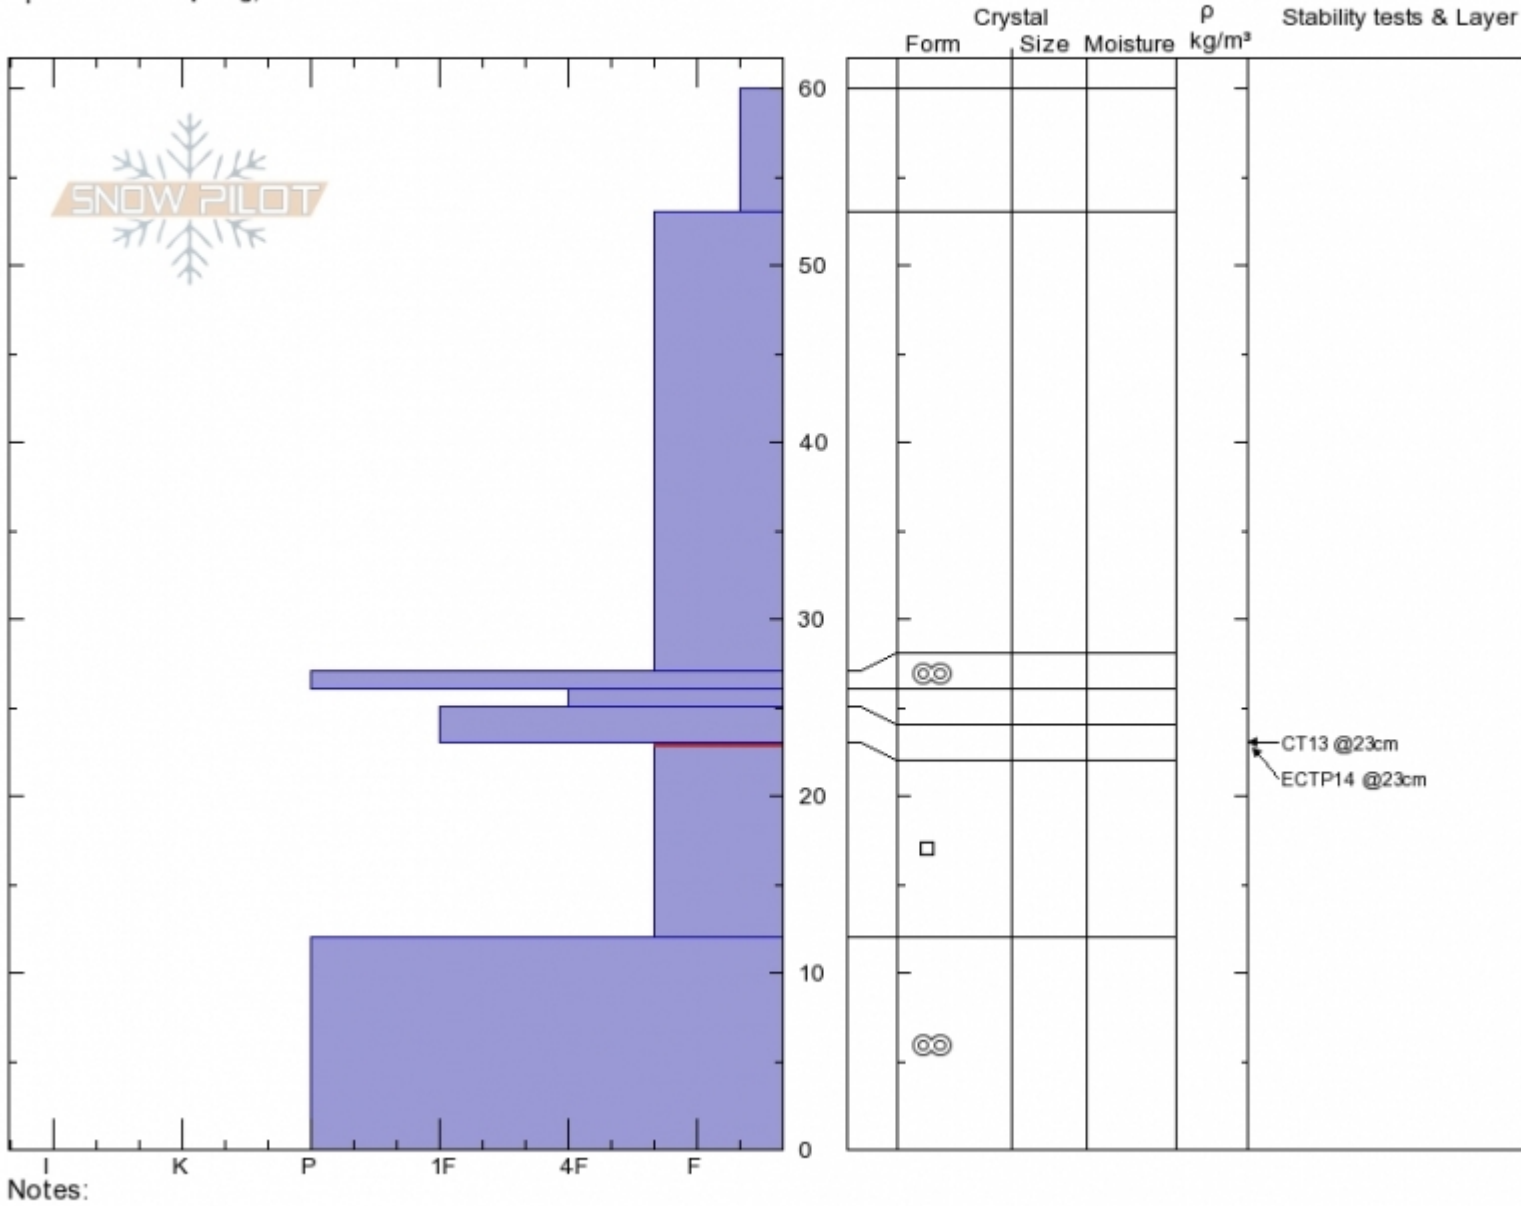

Ski Hill W Yellowstone
Lionhead Range
MT
 Elevation: **8007 ft**
 Aspect: **50°**
 Specifics: **Collapsing, localized**

Dave Zinn
12/01/2019 - 12:00pm
 Co-ord: **44.69795N, -111.29421W**
 Slope Angle: **22°**
 Wind Loading: **no**

Stability: **Poor**
 Air Temperature: **-8.6°C**
 Sky Cover: **FEW**
 Precipitation: **NO**
 Wind: **Calm**

HS: **60** Layer Notes:
 23-12cm: **Problematic layer**

Advisory Region
 Lionhead Range
 Longitude
 -111.29W
 Latitude
 44.70N
 Lionhead Range, 2019-12-01