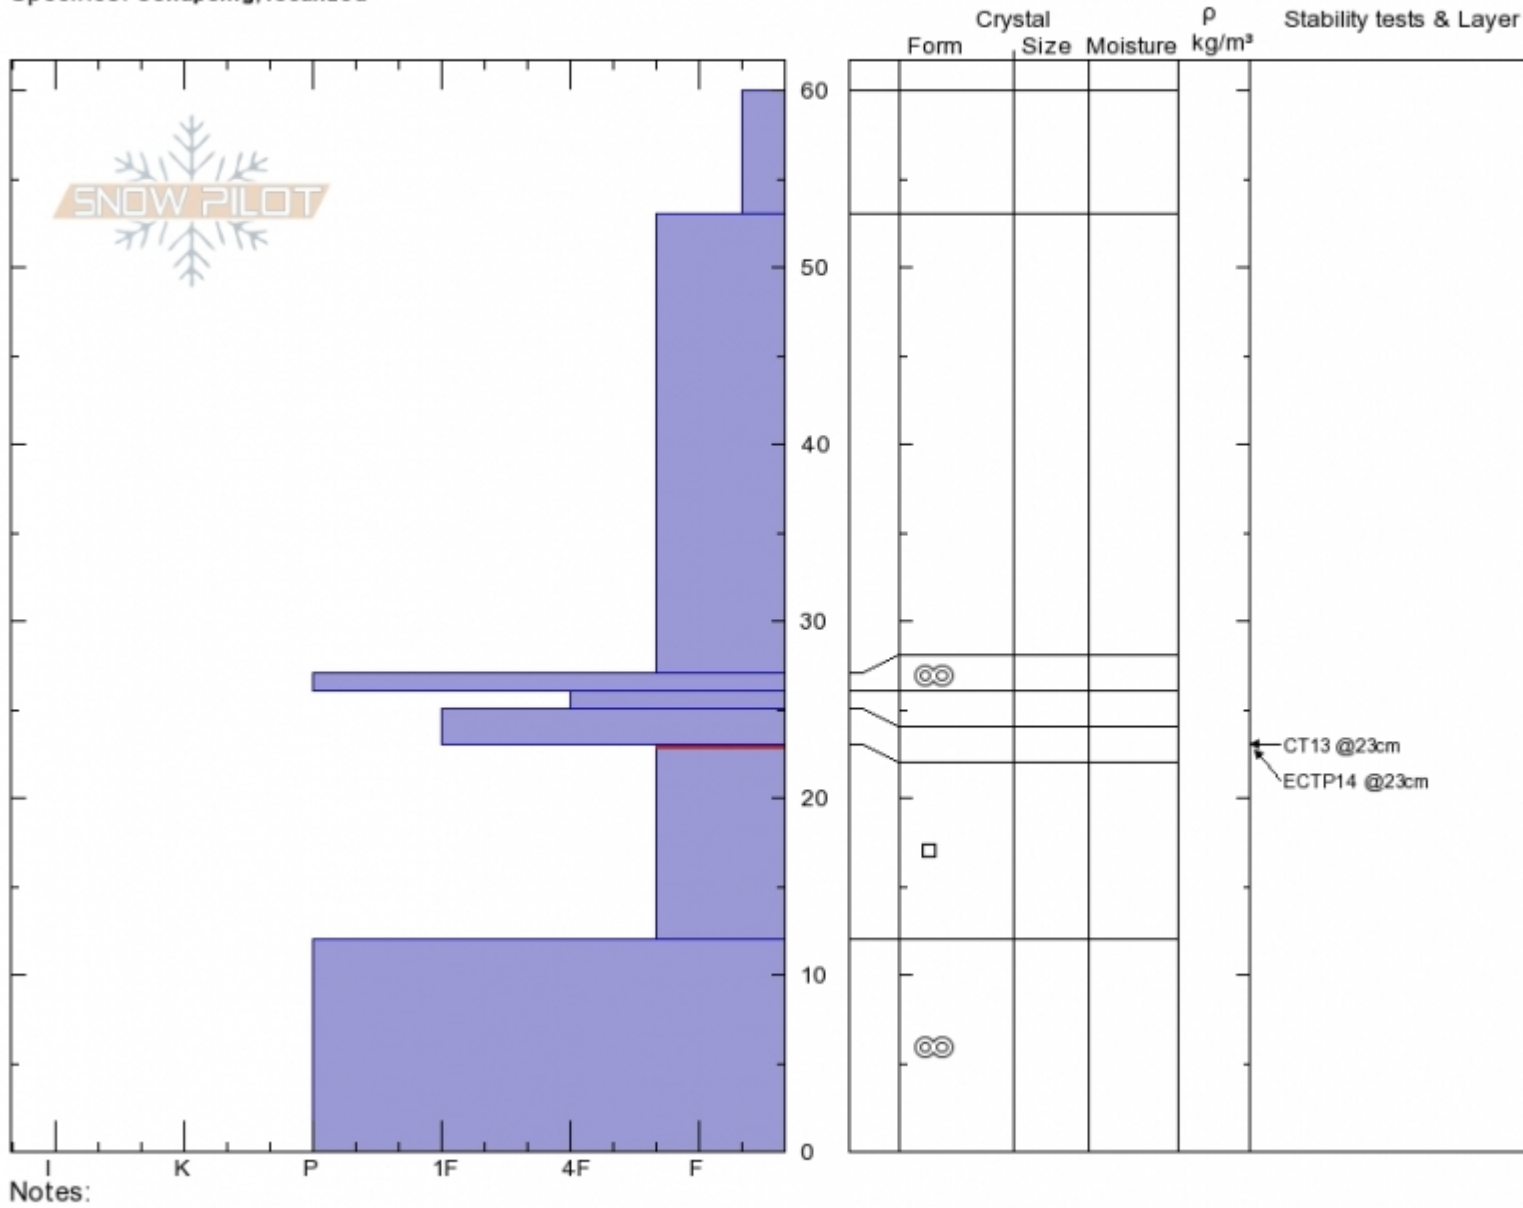

**Ski Hill W Yellowstone**  
**Lionhead Range**  
**MT**  
 Elevation: **8007 ft**  
 Aspect: **50°**  
 Specifics: **Collapsing, localized**

**Dave Zinn**  
**12/01/2019 - 12:00pm**  
 Co-ord: **44.69795N, -111.29421W**  
 Slope Angle: **22°**  
 Wind Loading: **no**

Stability: **Poor**  
 Air Temperature: **-8.6°C**  
 Sky Cover: **FEW**  
 Precipitation: **NO**  
 Wind: **Calm**

HS: **60**      Layer Notes:  
 23-12cm: **Problematic layer**

Advisory Region  
 Lionhead Range  
 Longitude  
 -111.29W  
 Latitude  
 44.70N  
 Lionhead Range, 2019-12-01