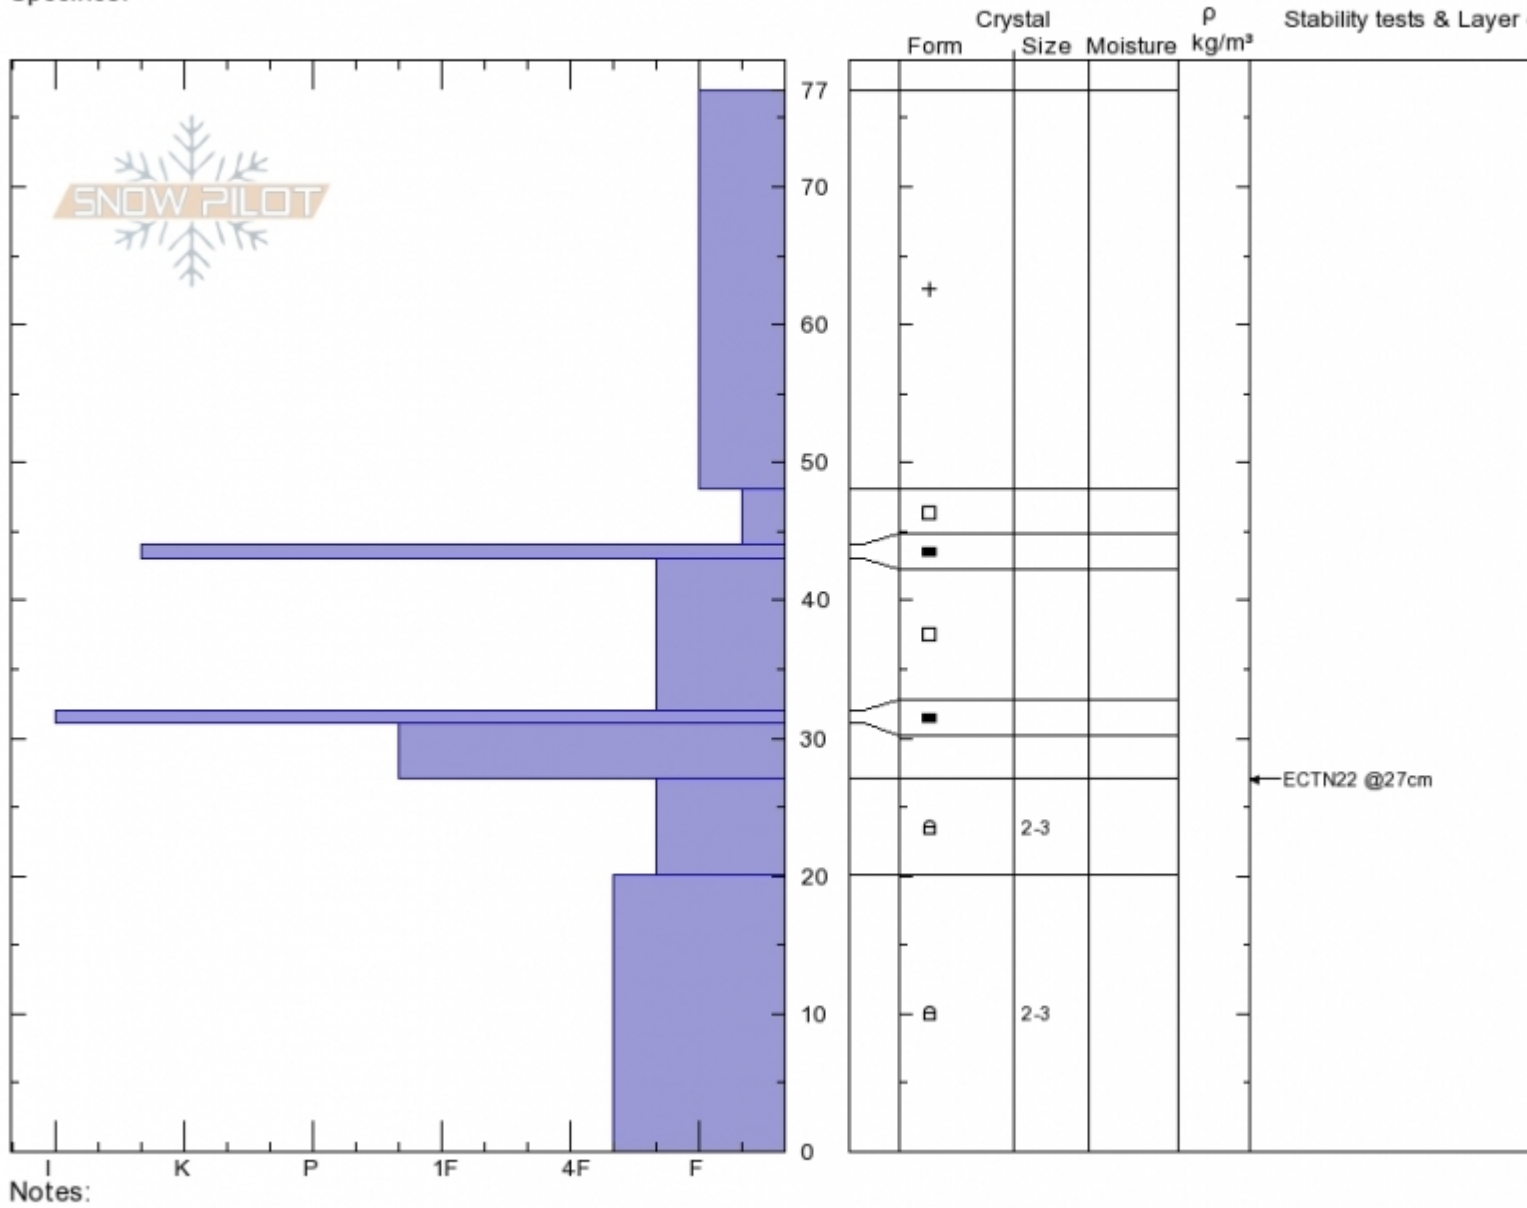

Middle Basin
Madison Range-N
MT
 Elevation: **9200 ft**
 Aspect: **98°**
 Specifics:

Spencer Jonas
11/30/2019 - 12:15pm
 Co-ord: **45.33418N, -111.38394W**
 Slope Angle: **28°**
 Wind Loading:

Stability:
 Air Temperature:
 Sky Cover: **FEW**
 Precipitation: **NO**
 Wind: **Calm**

HS:77 Layer Notes:

Advisory Region
 Northern Madison
 Longitude
 -111.38W
 Latitude
 45.34N
 Northern Madison, 2019-11-30