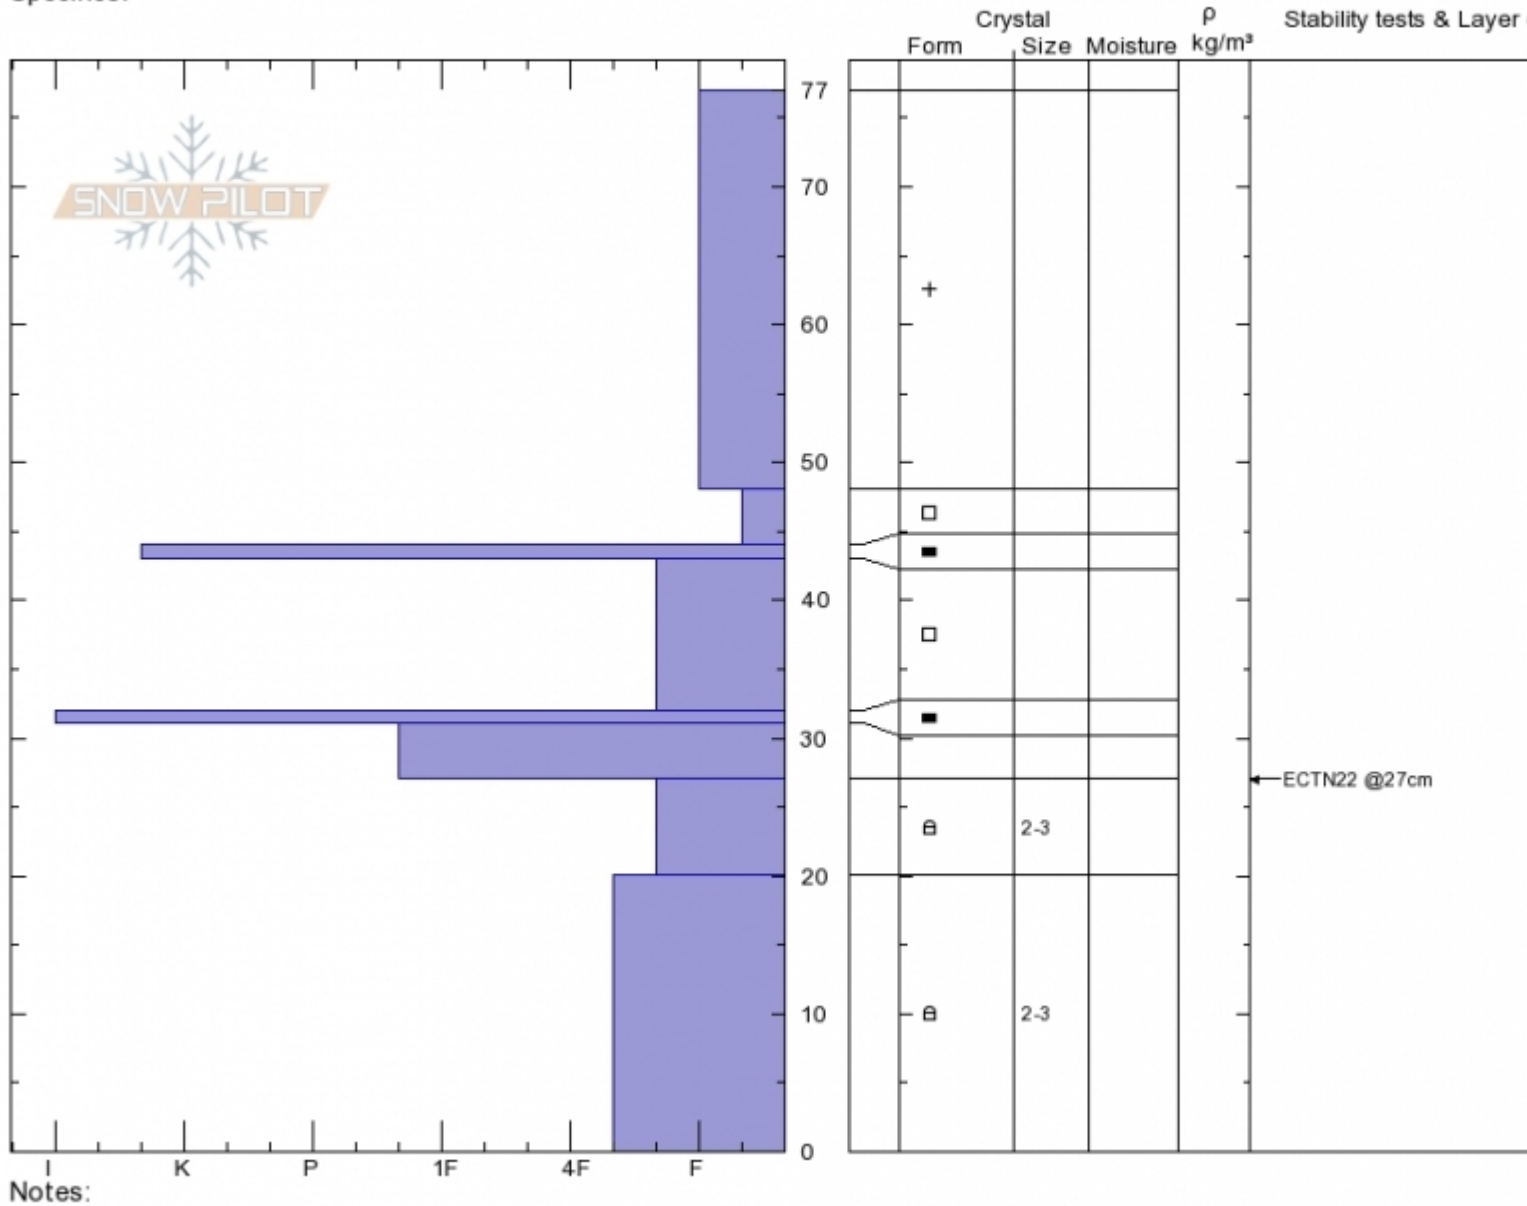

Middle Basin
Madison Range-N
MT
 Elevation: **9200 ft**
 Aspect: **98°**
 Specifics:

Spencer Jonas
11/30/2019 - 12:15pm
 Co-ord: **45.33418N, -111.38394W**
 Slope Angle: **28°**
 Wind Loading:

Stability:
 Air Temperature:
 Sky Cover: **FEW**
 Precipitation: **NO**
 Wind: **Calm**

HS:77 Layer Notes:

Advisory Region
 Northern Madison
 Longitude
 -111.38W
 Latitude
 45.34N
 Northern Madison, 2019-11-30