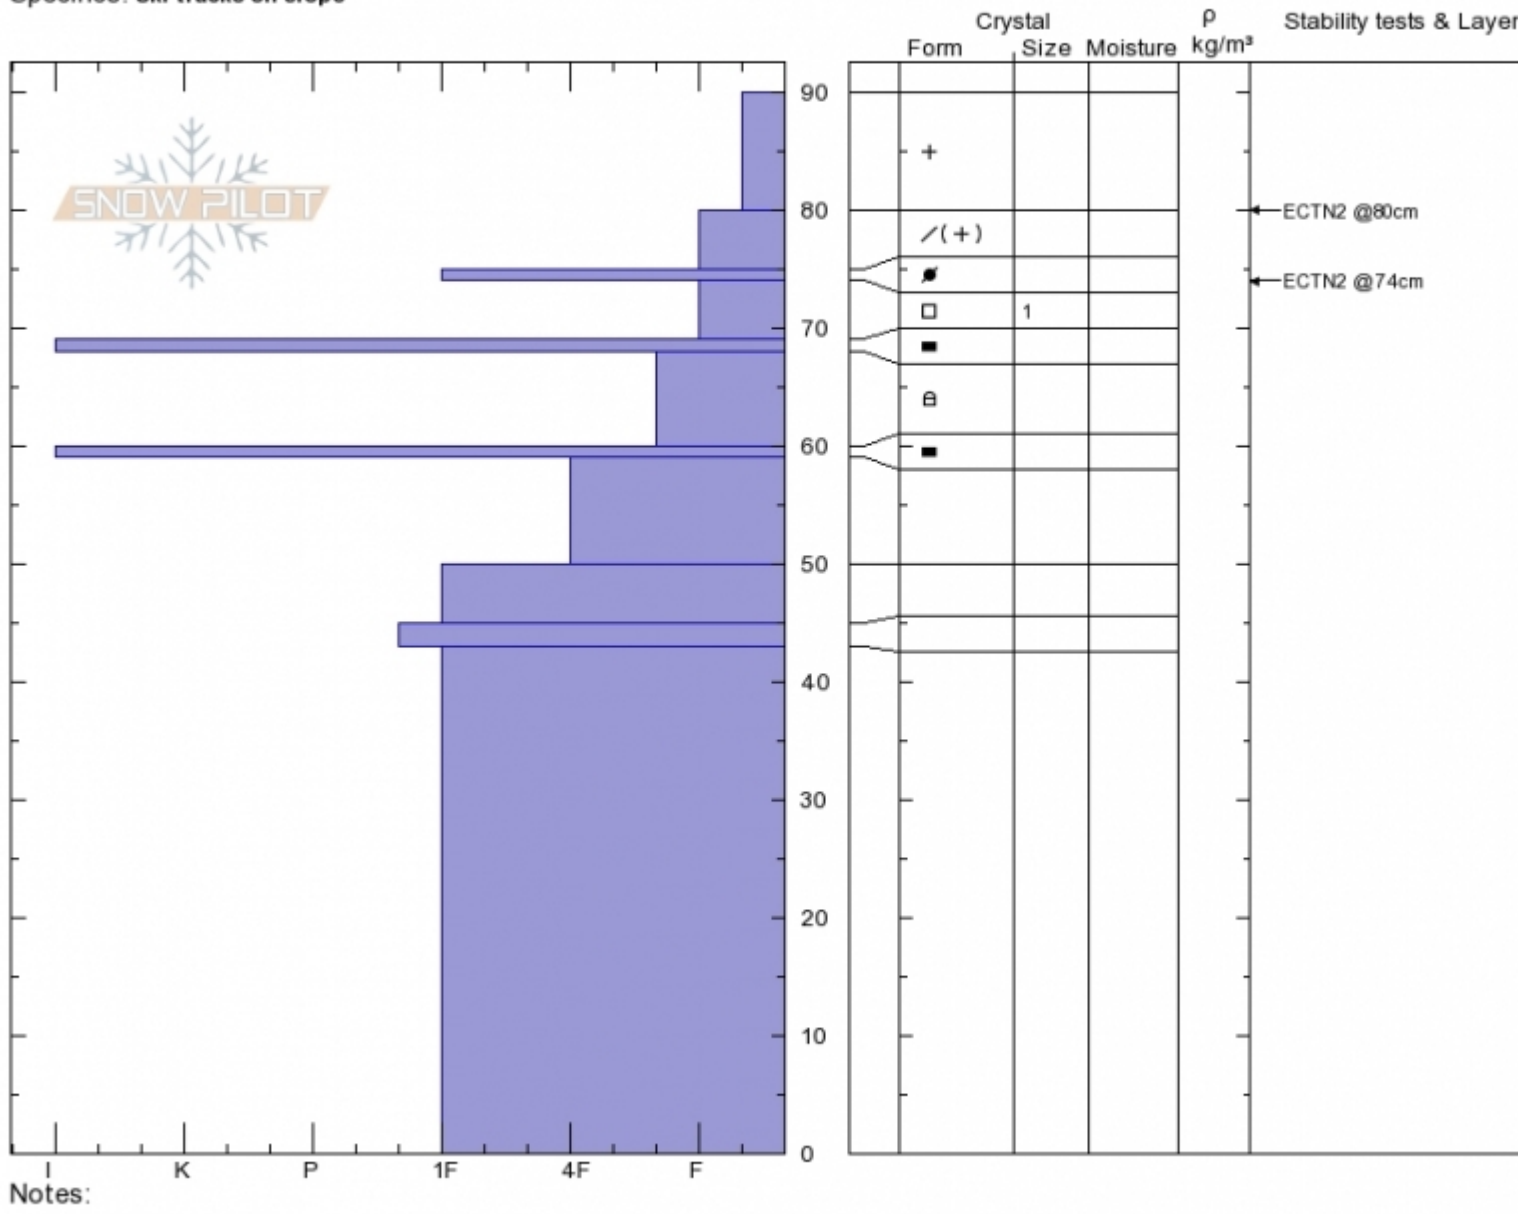

Beehive, Going Home
Madison Range-N
MT
 Elevation: **9065 ft**
 Aspect: **294°**
 Specifics: **Ski tracks on slope**

Spencer Jonas
11/30/2019 - 11:30am
 Co-ord: **45.33212N, -111.38560W**
 Slope Angle: **29°**
 Wind Loading:

Stability: **HS:90**
 Air Temperature:
 Sky Cover: **FEW**
 Precipitation: **NO**
 Wind: **Calm**

Layer Notes:

Notes:
 Advisory Region
 Northern Madison
 Longitude
 -111.39W
 Latitude
 45.34N
 Northern Madison, 2019-11-30