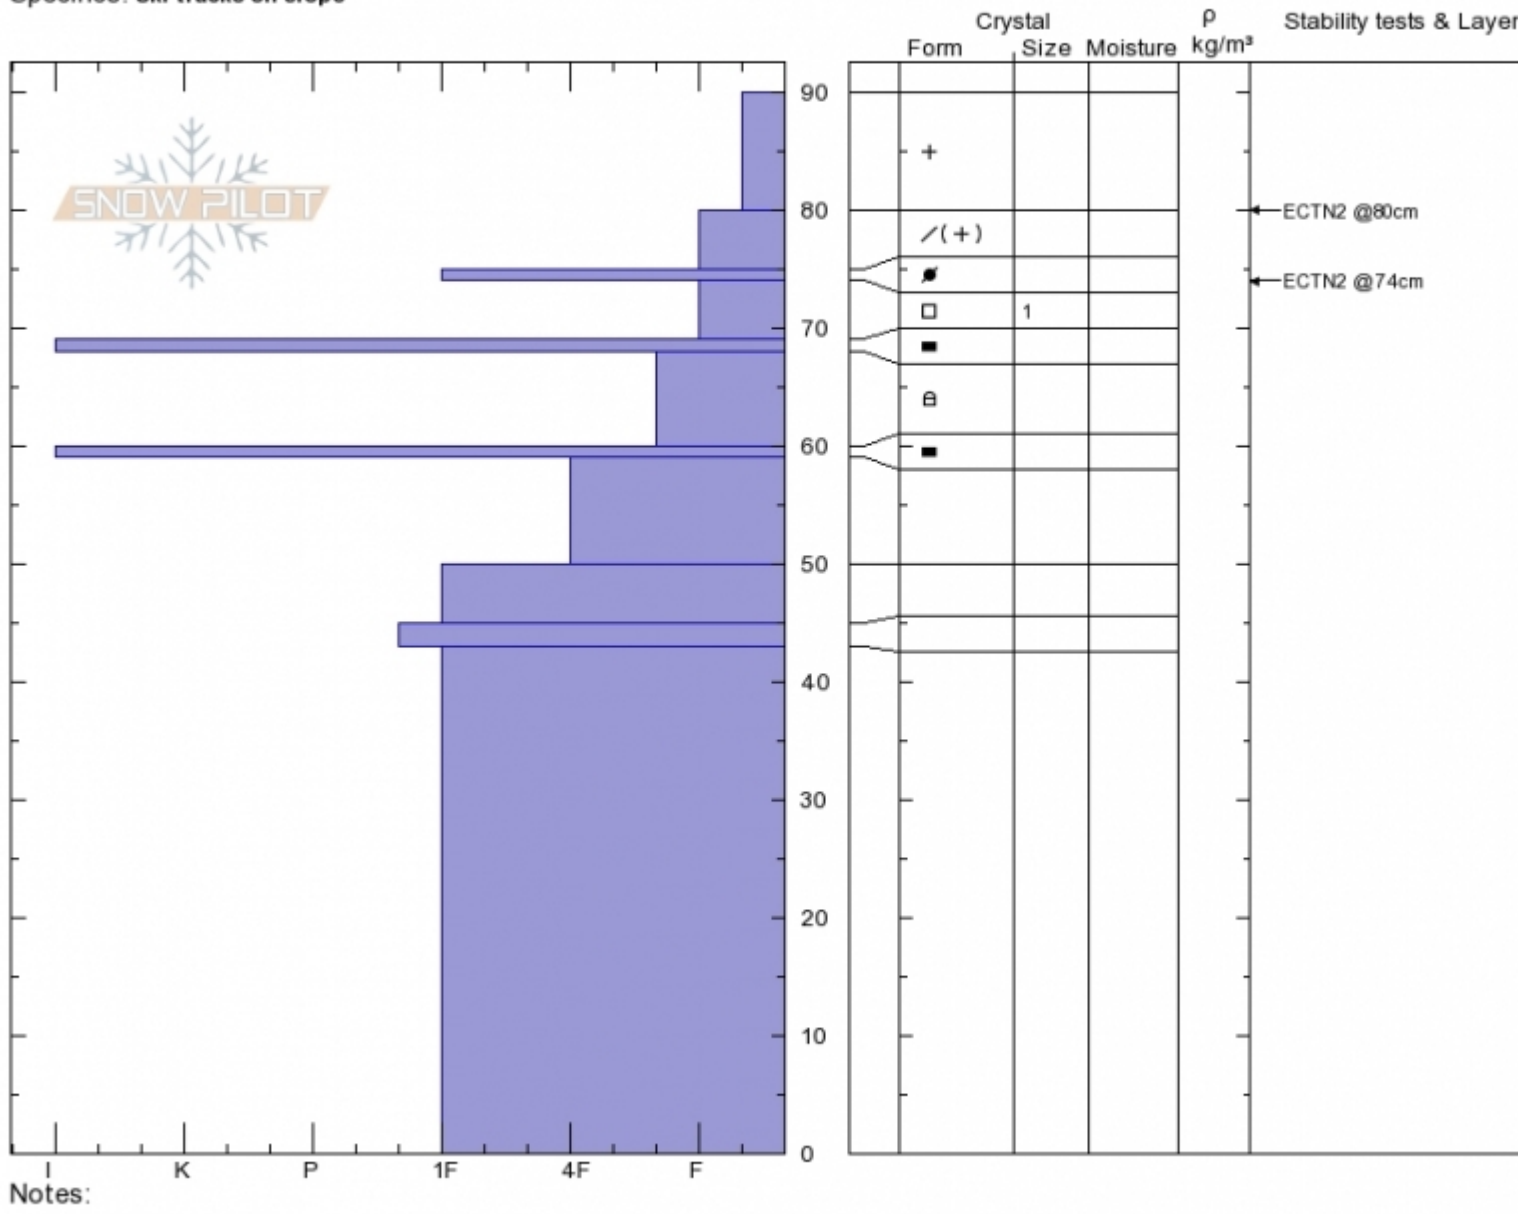

Beehive, Going Home
Madison Range-N
MT
 Elevation: **9065 ft**
 Aspect: **294°**
 Specifics: **Ski tracks on slope**

Spencer Jonas
11/30/2019 - 11:30am
 Co-ord: **45.33212N, -111.38560W**
 Slope Angle: **29°**
 Wind Loading:

Stability:
 Air Temperature:
 Sky Cover: **FEW**
 Precipitation: **NO**
 Wind: **Calm**

HS: **90** Layer Notes:

Advisory Region
 Northern Madison
 Longitude
 -111.39W
 Latitude
 45.34N
 Northern Madison, 2019-11-30