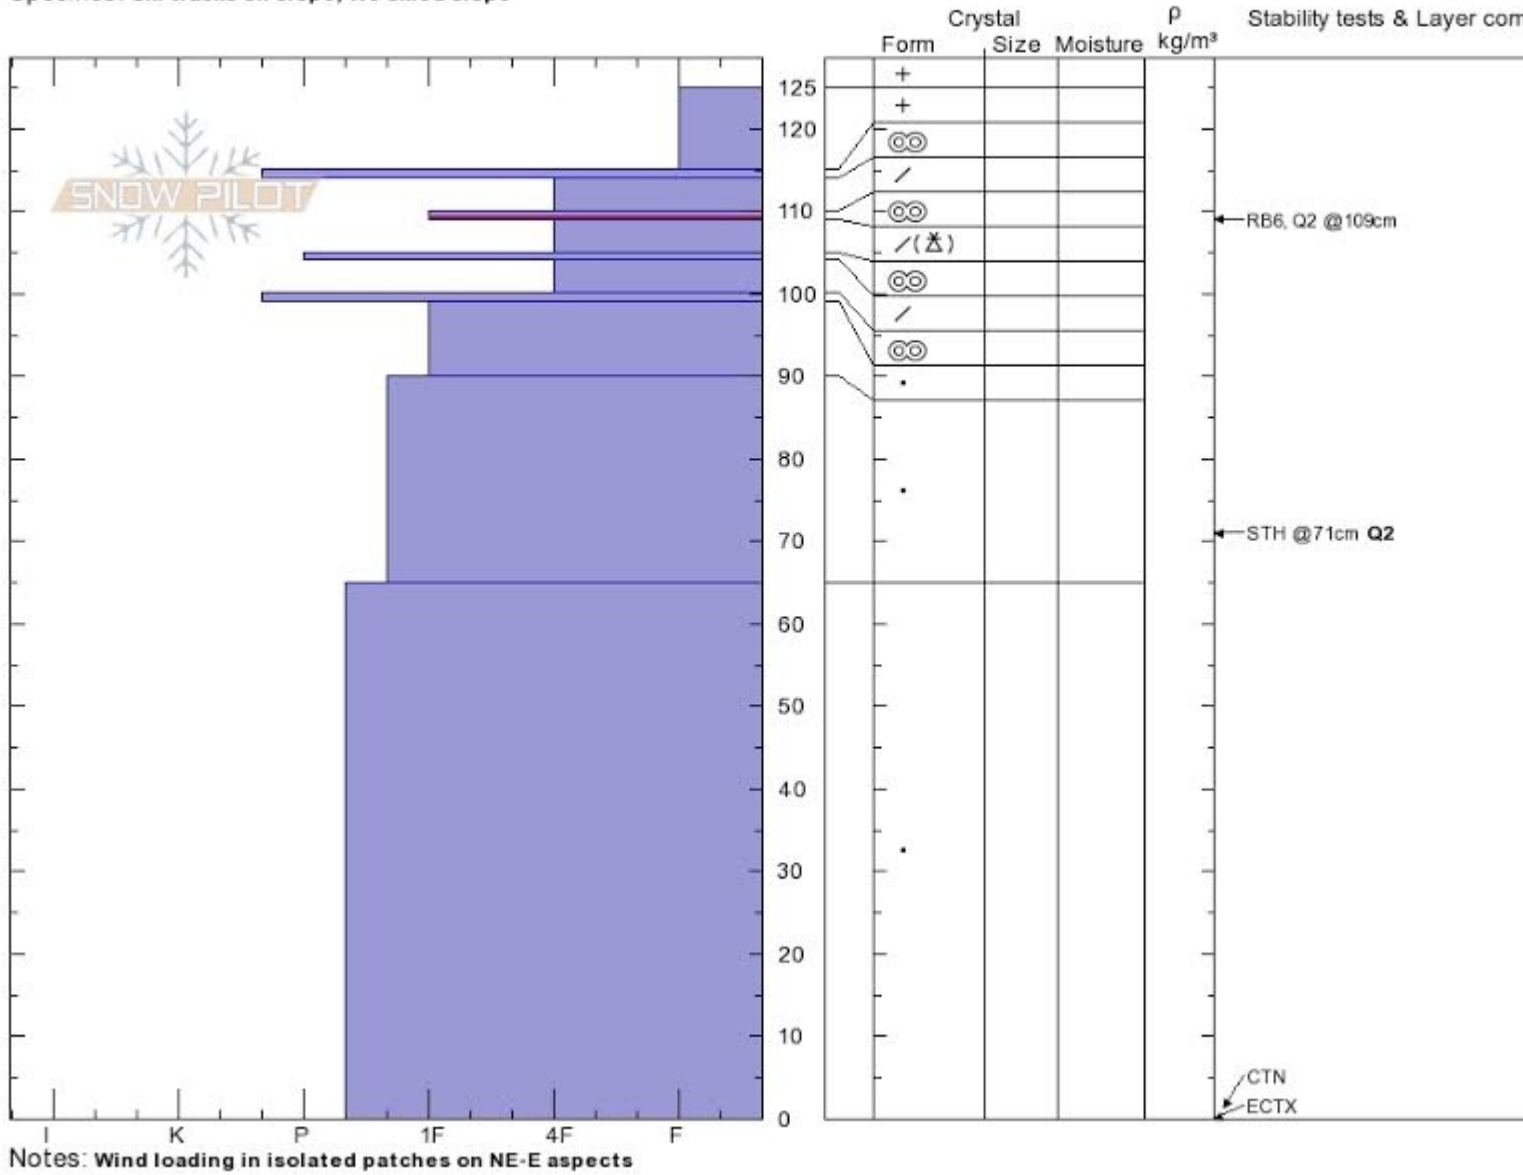

Mt. Blackmore
Gallatin Range-N
MT
 Elevation: **2843 m**
 Aspect: **NE**
 Specifics: **Ski tracks on slope; We skied slope**

Kevin Stewart
11/23/2019 - 12:41pm
 Co-ord: **45.44311N, -110.99828W**
 Slope Angle: **35°**
 Wind Loading: **no**

Stability: **Good**
 Air Temperature: **-2.8°C**
 Sky Cover: **OVC**
 Precipitation: **NO**
 Wind: **E Moderate**

HS: **125** Layer Notes:
 110-109cm: **Problematic layer**

Advisory Region
 Northern Gallatin
 Longitude
 -111.00W
 Latitude
 45.44N
 Northern Gallatin, 2019-11-24