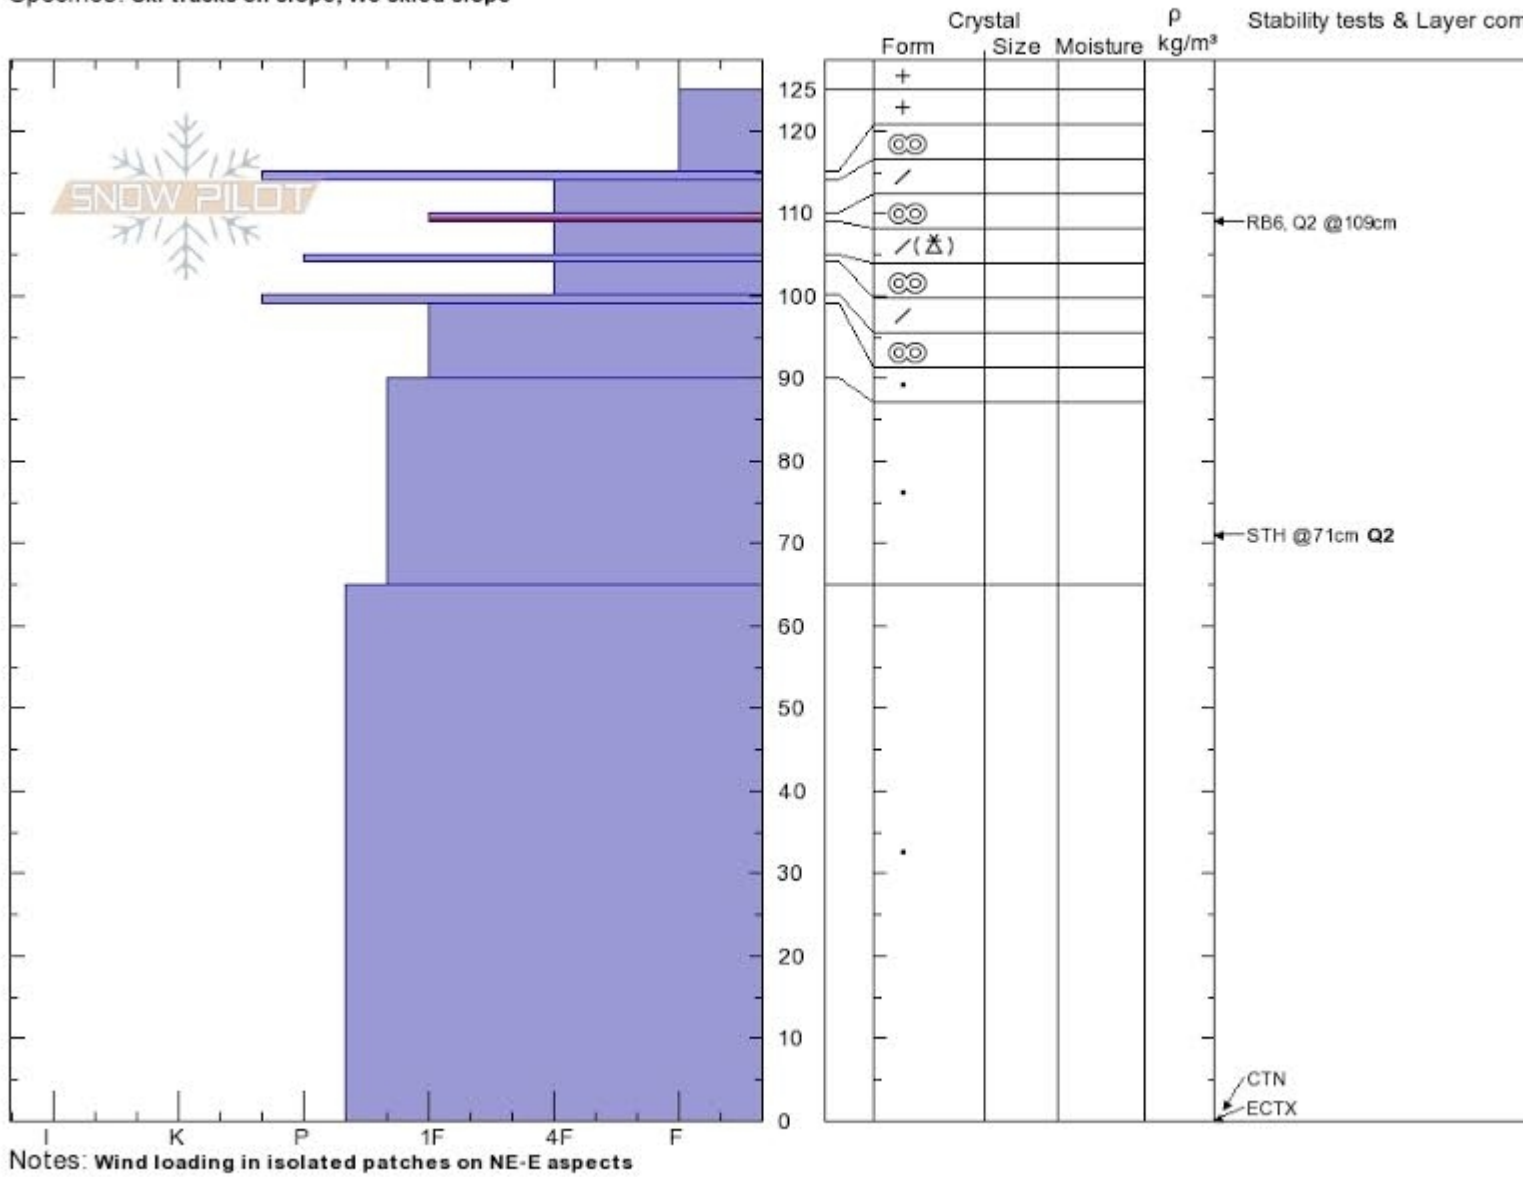

Mt. Blackmore
Gallatin Range-N
MT
 Elevation: **2843 m**
 Aspect: **NE**
 Specifics: **Ski tracks on slope; We skied slope**

Kevin Stewart
11/23/2019 - 12:41pm
 Co-ord: **45.44311N, -110.99828W**
 Slope Angle: **35°**
 Wind Loading: **no**

Stability: **Good**
 Air Temperature: **-2.8°C**
 Sky Cover: **OVC**
 Precipitation: **NO**
 Wind: **E Moderate**

HS: **125** Layer Notes:
 110-109cm: **Problematic layer**

Advisory Region
 Northern Gallatin
 Longitude
 -111.00W
 Latitude
 45.44N
 Northern Gallatin, 2019-11-24