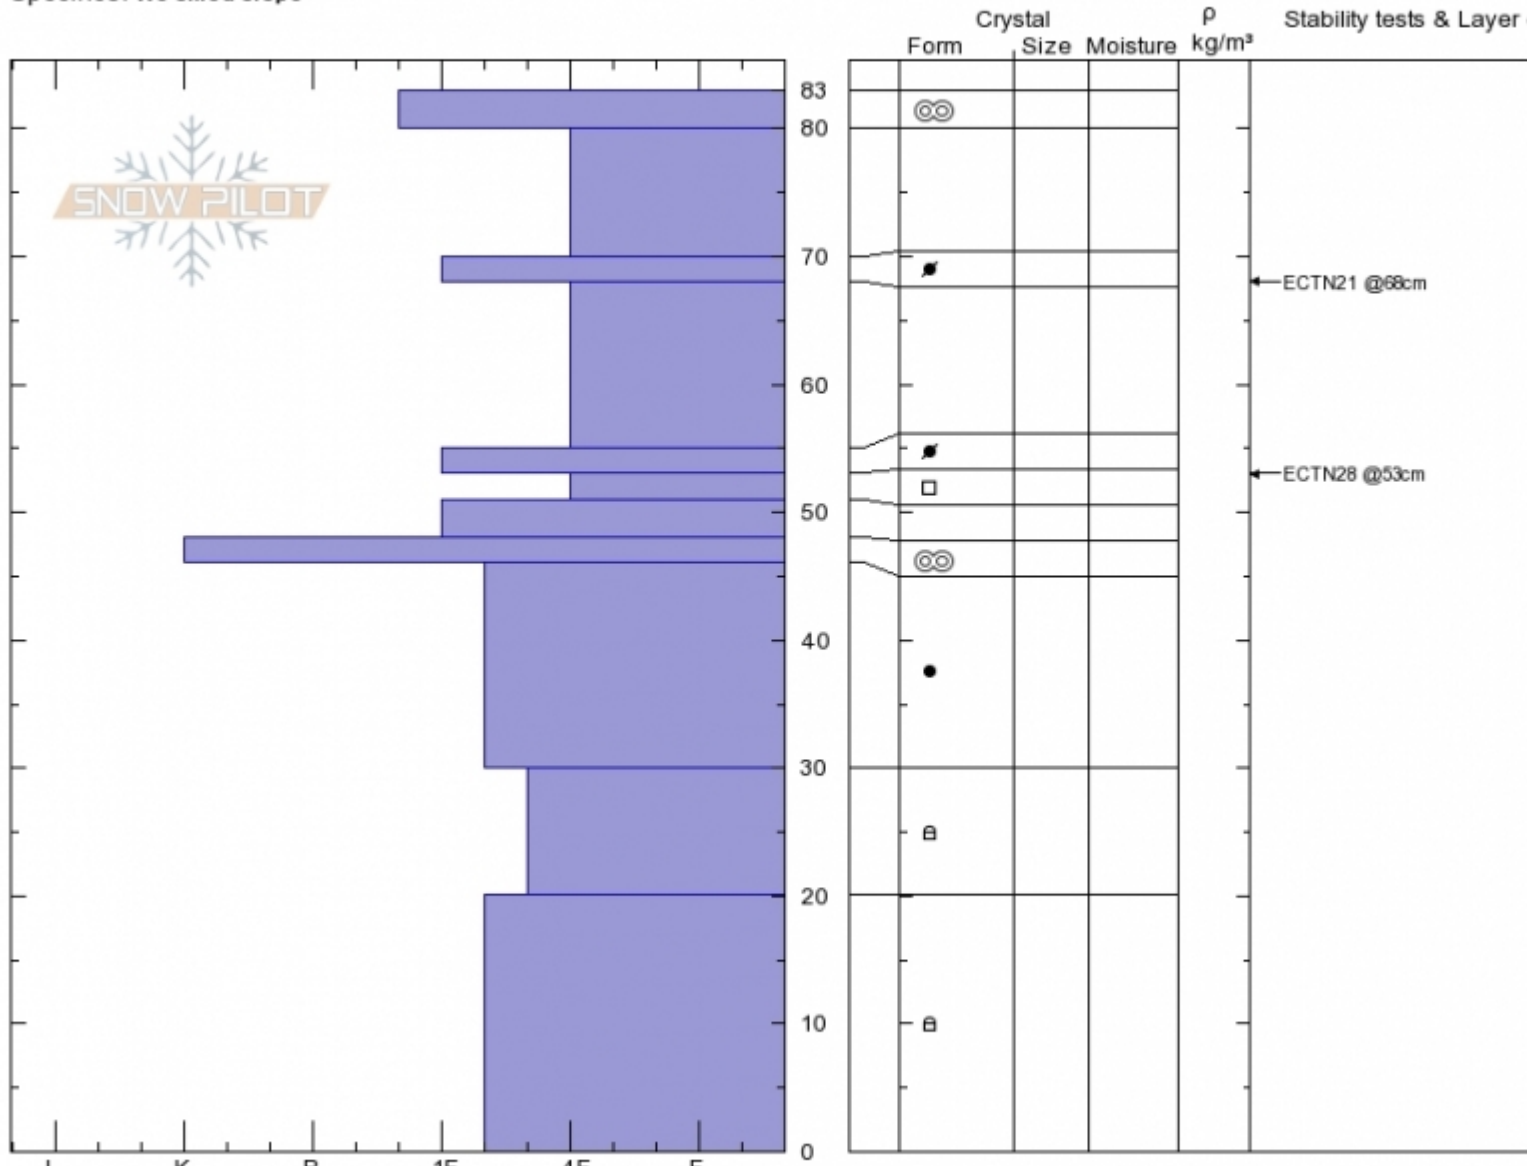

NE Miller Ridge
 Beartooths
 MT
 Elevation: 9507 ft
 Aspect: 28°
 Specifics: We skied slope

Beau Fredlund
 11/08/2019 - 11:00am
 Co-ord: 45.03509N, -109.95297E
 Slope Angle: 30°
 Wind Loading:

Stability:
 Air Temperature:
 Sky Cover: CLR
 Precipitation: NO
 Wind:

HS:83
 Layer Notes:
 53-51cm: Problematic layer

Notes: Some surface hoar found today- mostly in the lower and mid elevations. The upper elevation terrain/above treeline, was generally
 No collapsing nor cracking experienced today.

Advisory Region
 Cooke City
 Longitude
 -109.97W
 Latitude
 45.04N
 Cooke City, 2019-11-24