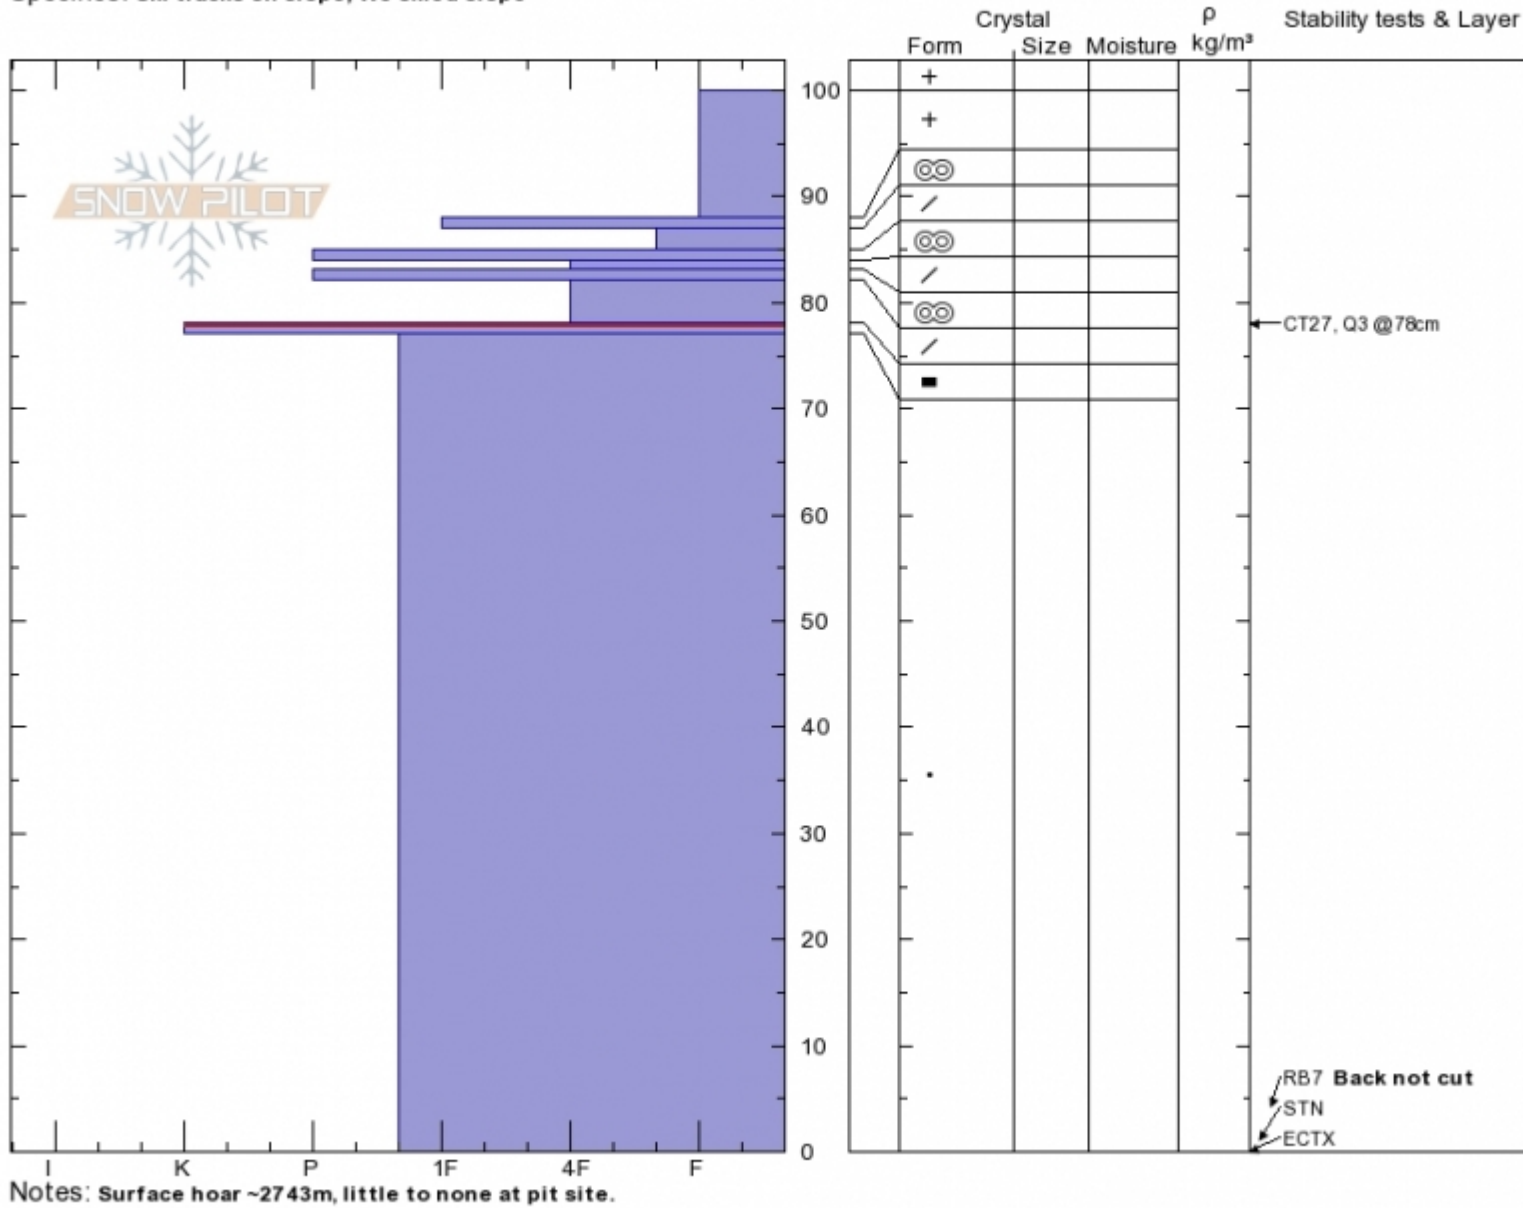

Mt. Blackmore
Gallatin Range-N
MT
 Elevation: **2816 m**
 Aspect: **NE**
 Specifics: **Ski tracks on slope; We skied slope**

Kevin Stewart
11/21/2019 - 2:17pm
 Co-ord: **45.44225N, -110.99630W**
 Slope Angle: **30°**
 Wind Loading: **no**

Stability: **Very Good**
 Air Temperature: **-4°C**
 Sky Cover: **FEW**
 Precipitation: **NO**
 Wind: **E Light Breeze**

HS: **100** Layer Notes:
 78-77cm: **Problematic layer**

Advisory Region
 Northern Gallatin
 Longitude
 -111.00W
 Latitude
 45.44N
 Northern Gallatin, 2019-11-22