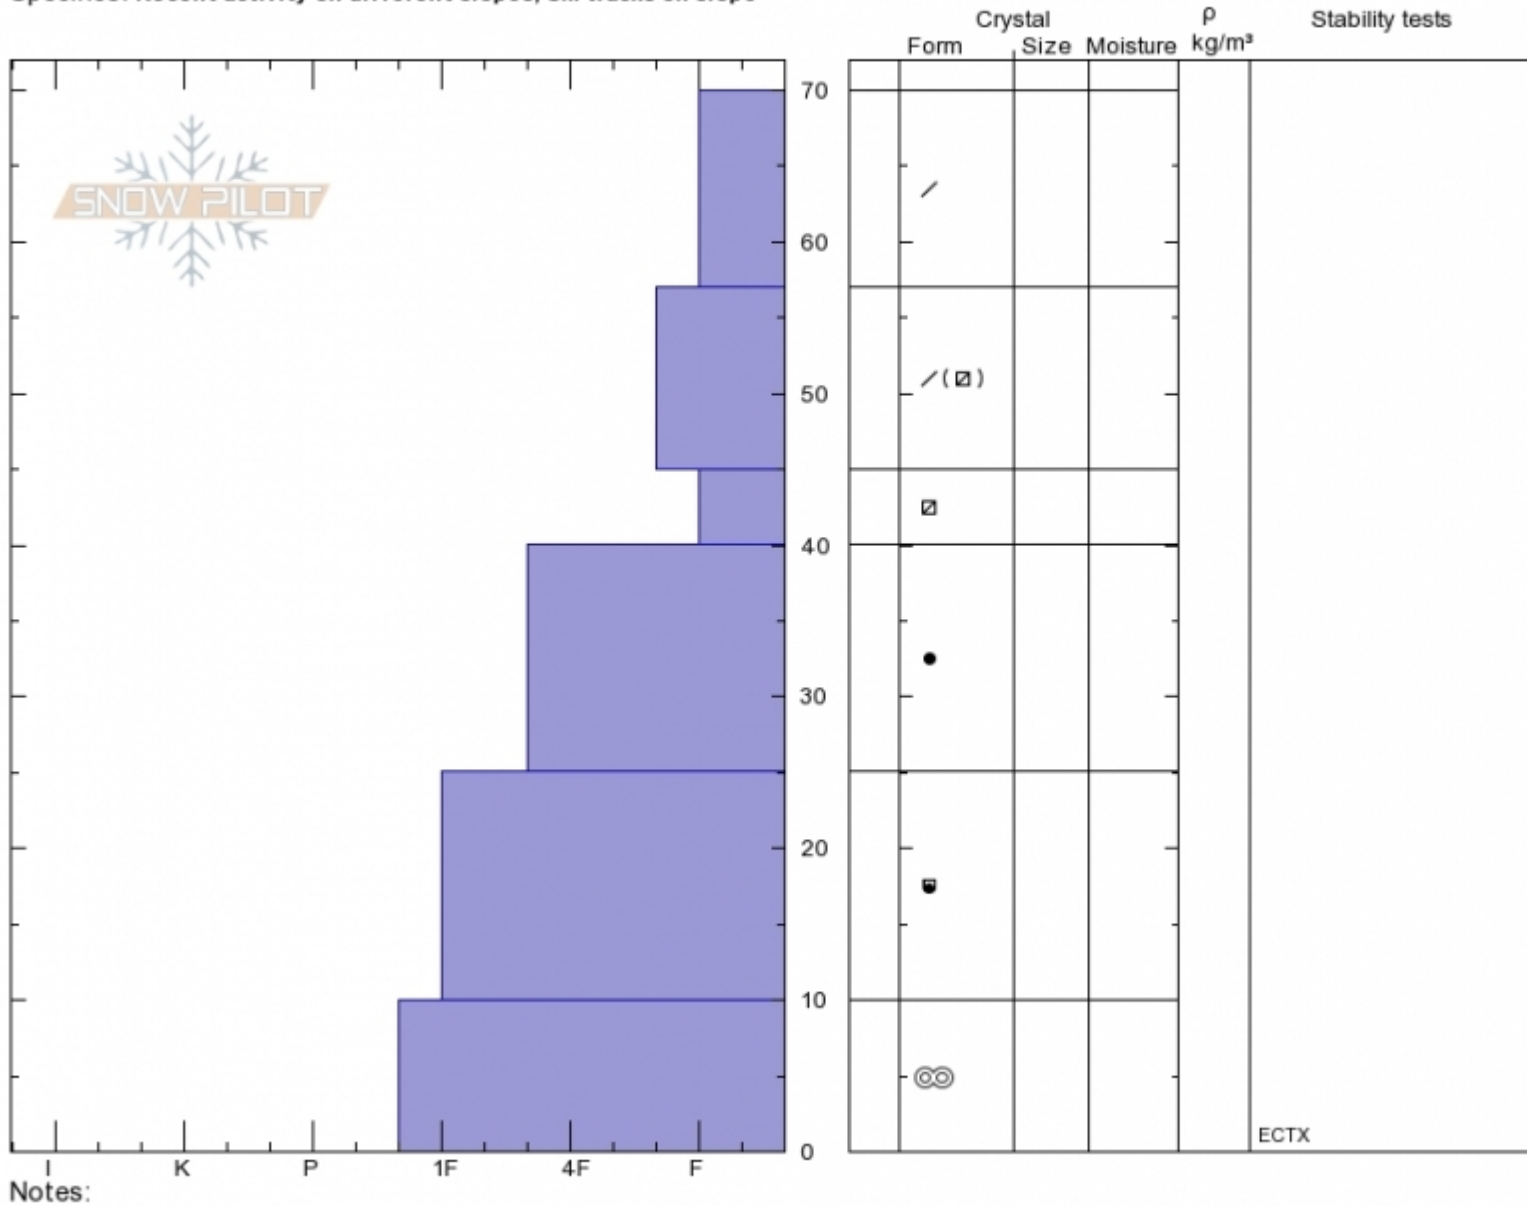

Sometimes Bomb Tram Alex Marienthal
Bridger Range 10/31/2019 - 11:55am
MT Co-ord: 45.81741N, -110.92874W
 Elevation: 8425 ft Slope Angle: 28°
 Aspect: 60° Wind Loading:
 Specifics: Recent activity on different slopes; Ski tracks on slope

Stability: **Good**
 Air Temperature:
 Sky Cover: **OVC**
 Precipitation: **S-1**
 Wind: **Calm**

HS:70
 Stability Test Notes

Layer No

Advisory Region
 Bridger Range
 Longitude
 -110.92W
 Latitude
 45.82N