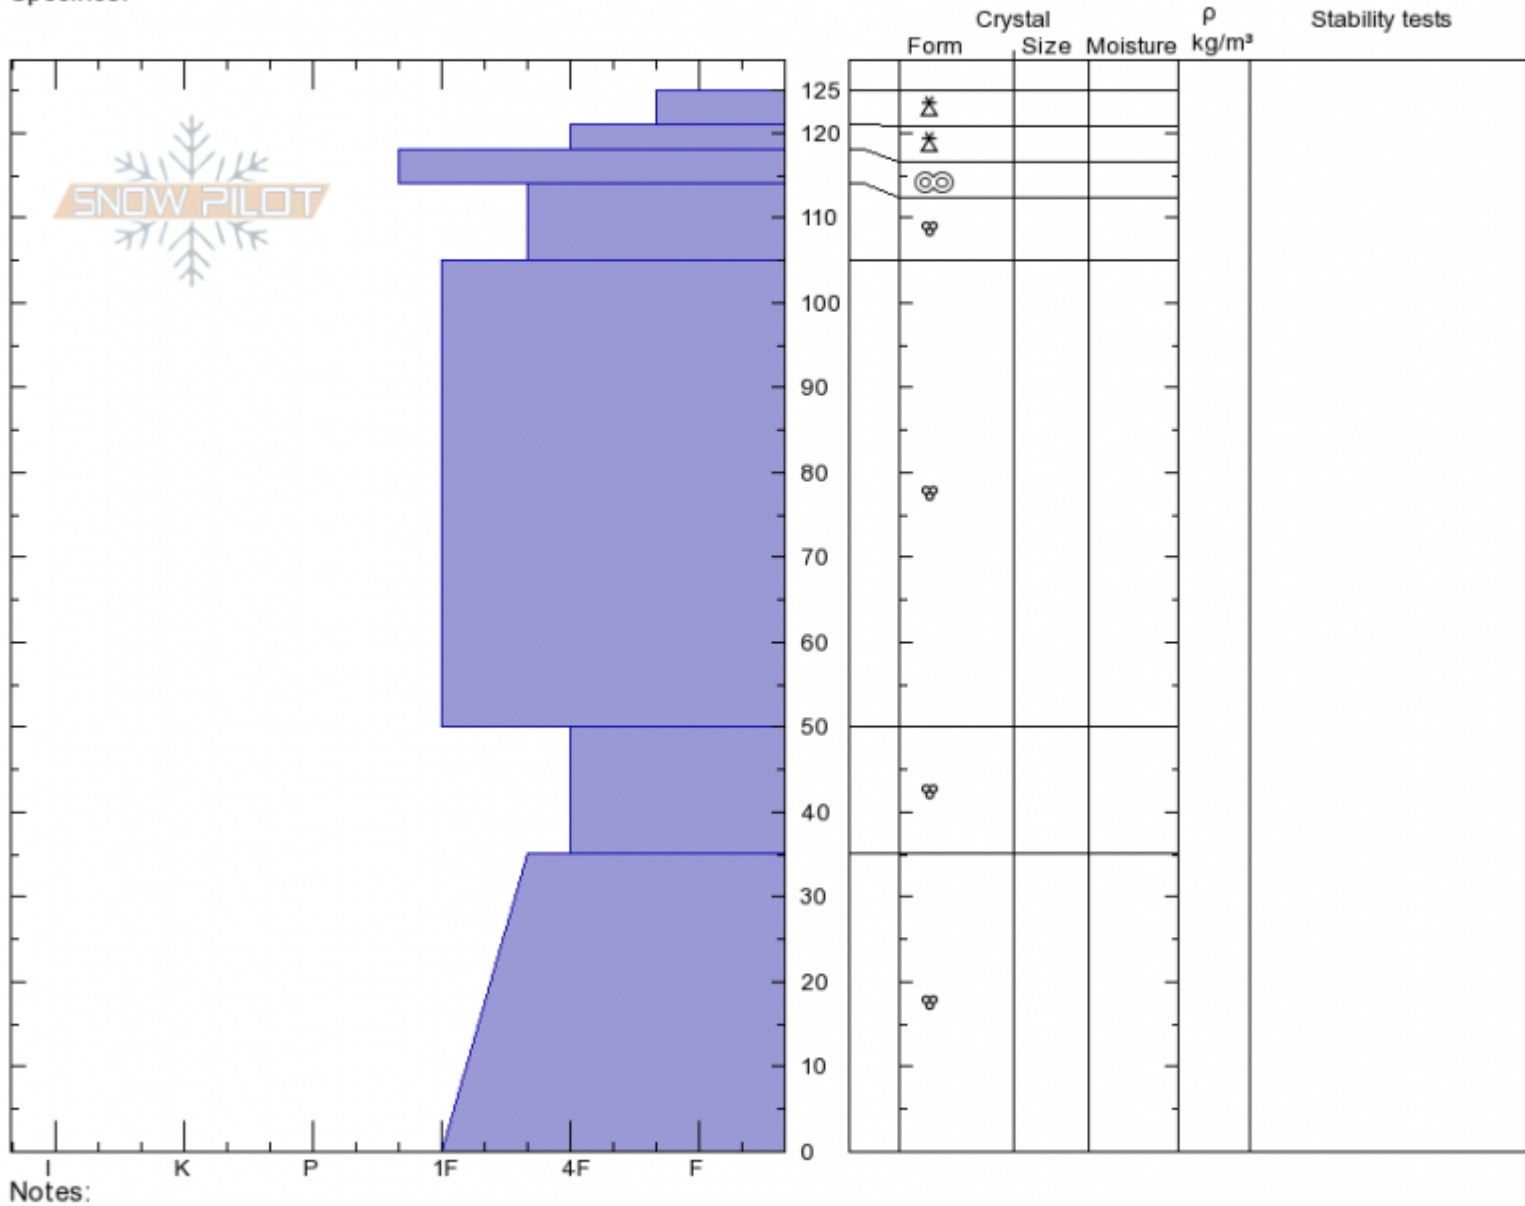

Tuman Gulch
Bridger Range
MT
 Elevation: **8450 ft**
 Aspect: **225°**
 Specifics:

Andrew Schauer
Sat Apr 6 11:00 2019
 Co-ord: **45.82326N, -110.93265W**
 Slope Angle: **31°**
 Wind Loading: **no**

Stability: **Fair**
 Air Temperature: **-1°C**
 Sky Cover: **FEW**
 Precipitation: **NO**
 Wind: **SW Light Breeze**

HS125 PF15

Layer No

Advisory Region
 Bridger Range
 Longitude
 -110.93W
 Latitude
 45.82N
 Bridger Range, 2019-04-06