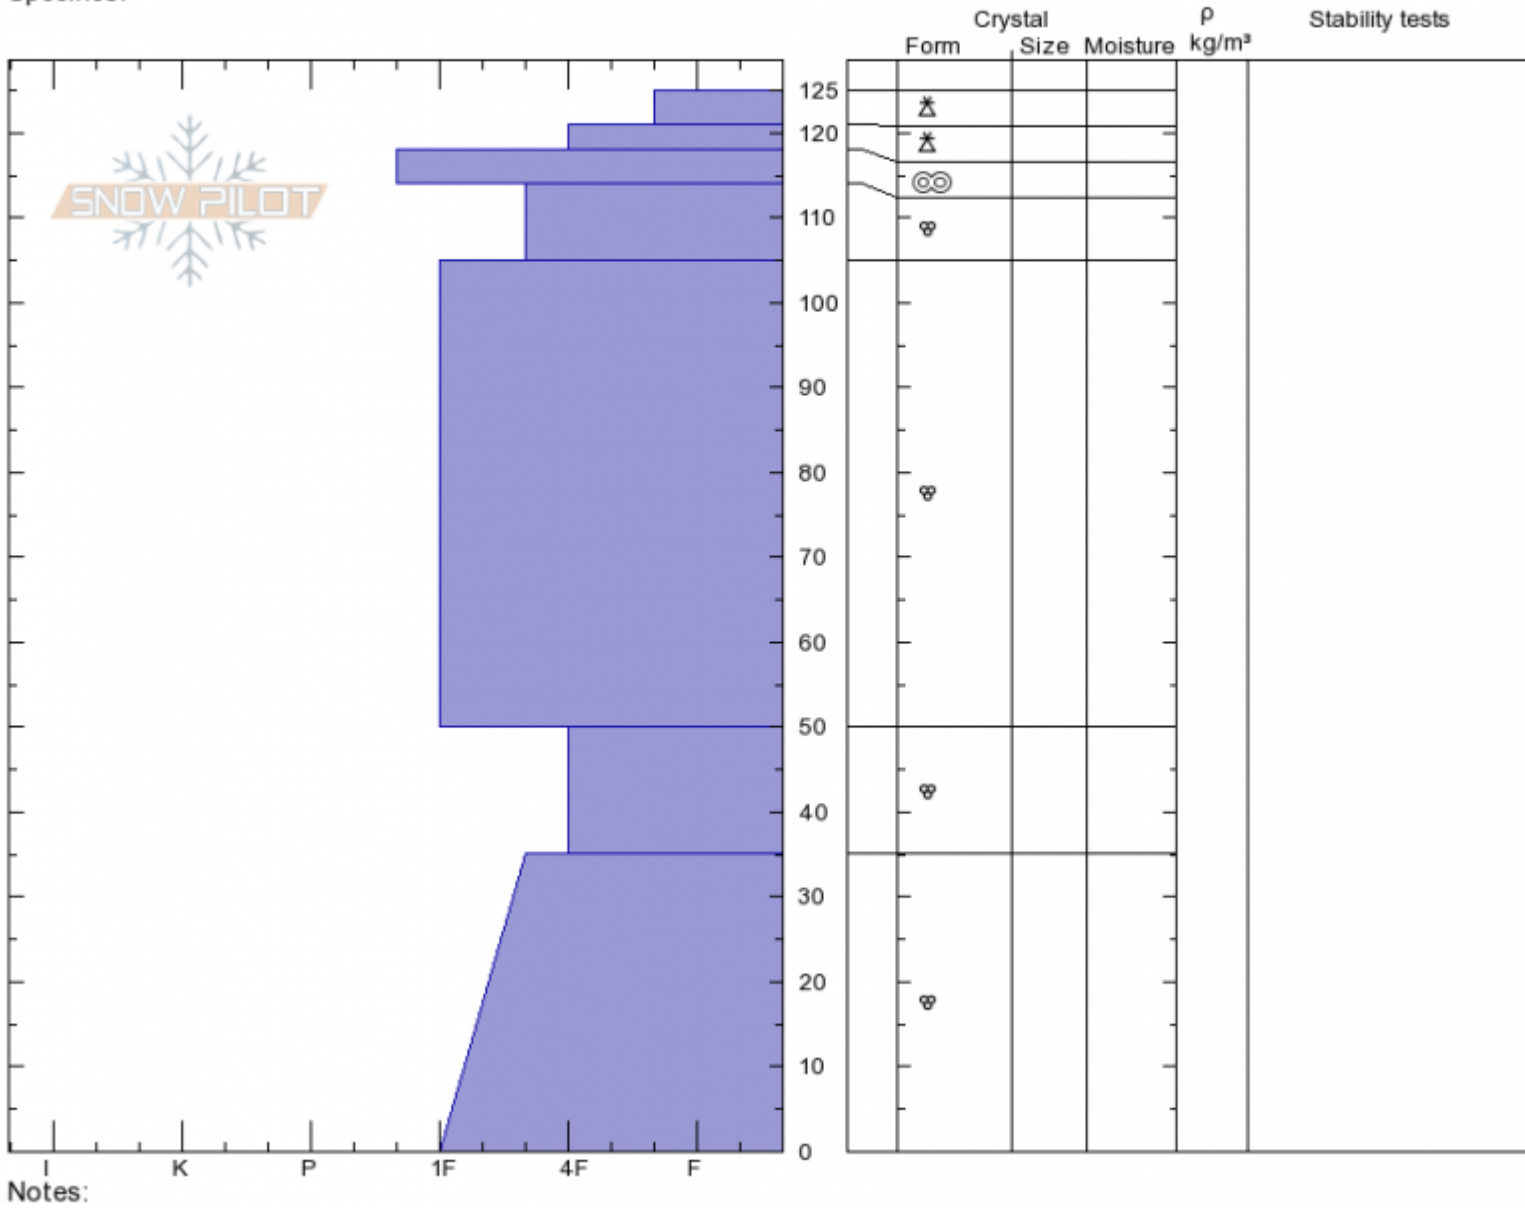

Tuman Gulch
 Bridger Range
 MT
 Elevation: 8450 ft
 Aspect: 225°
 Specifics:

Andrew Schauer
 Sat Apr 6 11:00 2019
 Co-ord: 45.82326N, -110.93265W
 Slope Angle: 31°
 Wind Loading: no

Stability: Fair
 Air Temperature: -1°C
 Sky Cover: FEW
 Precipitation: NO
 Wind: SW Light Breeze

HS125 PF15

Layer No

Notes:

Advisory Region
 Bridger Range
 Longitude
 -110.93W
 Latitude
 45.82N
 Bridger Range, 2019-04-06