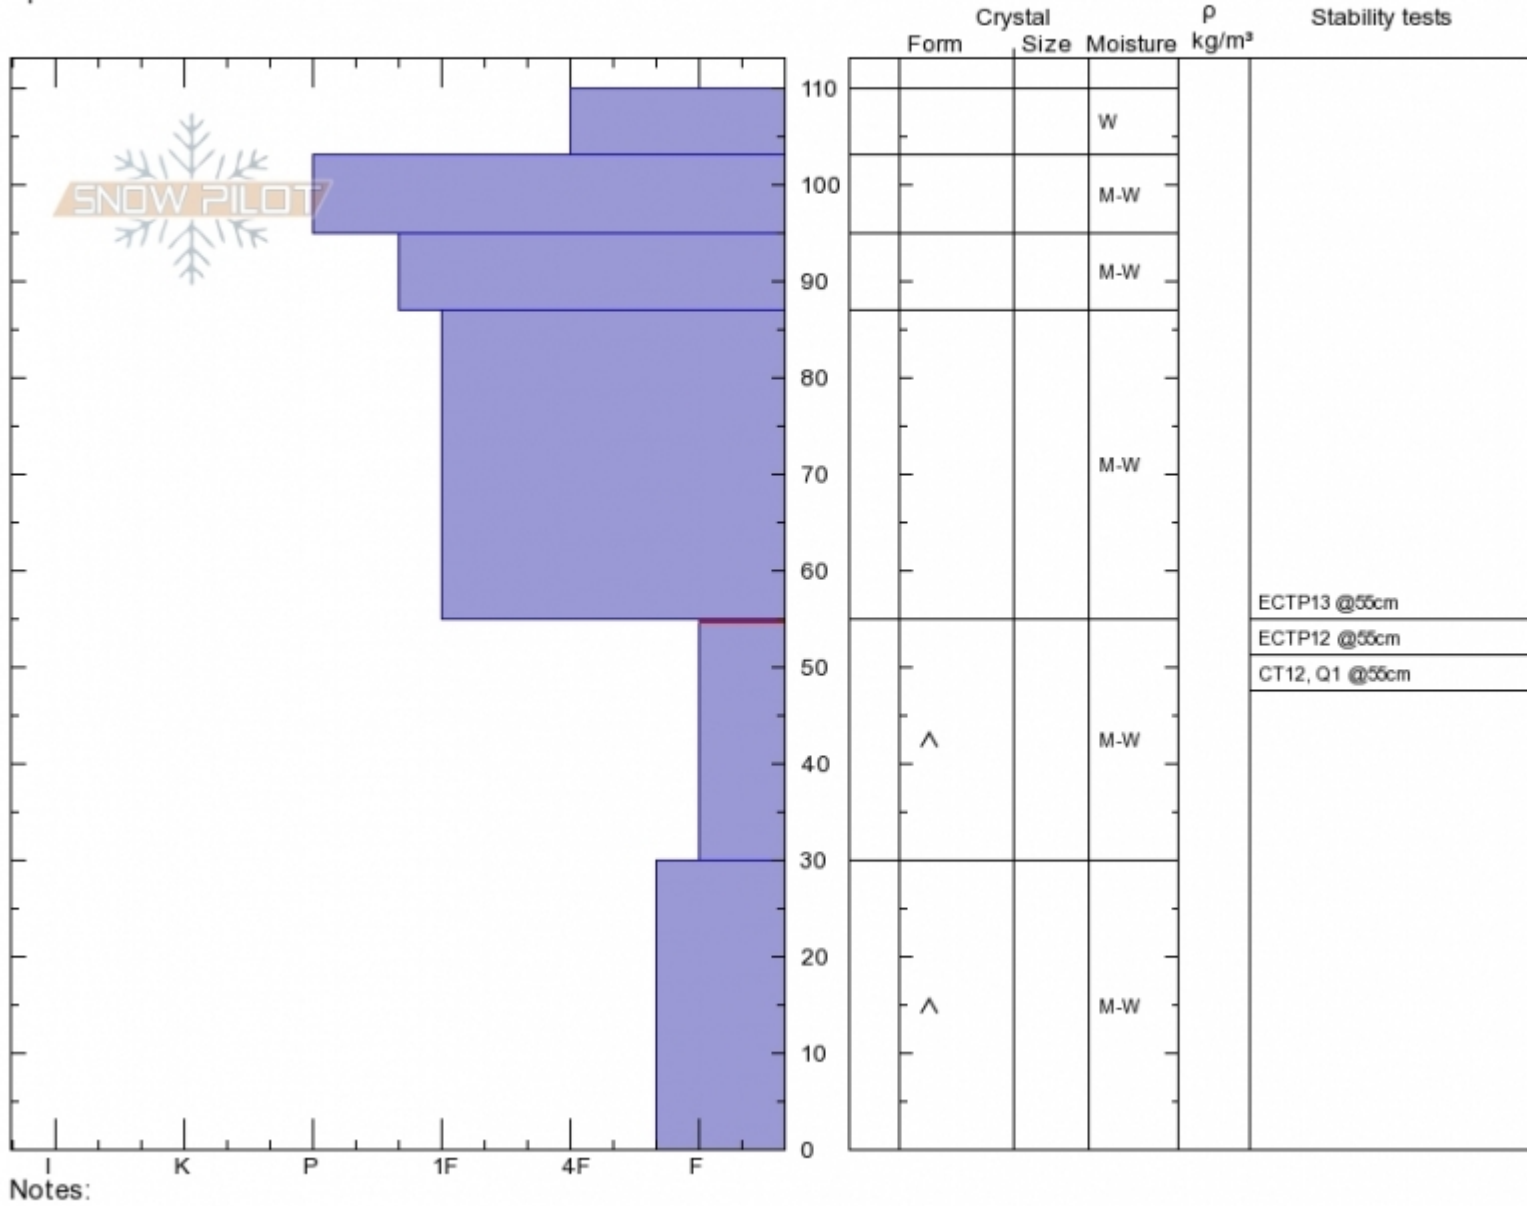

Bacon Rind Low
Madison Range-S
MT
 Elevation: **7580 ft**
 Aspect: **170°**
 Specifics:

Doug Chabot-Admin
Tue Mar 19 10:00 2019
 Co-ord: **44.96859N, -111.08777W**
 Slope Angle: **35°**
 Wind Loading:

Stability: **Poor**
 Air Temperature: **5°C**
 Sky Cover: **CLR**
 Precipitation: **NO**
 Wind:

HS110
 Stability Test Notes

Layer No
30-55: Pro

Advisory Region
 Southern Madison
 Southern Madison, 2019-03-20