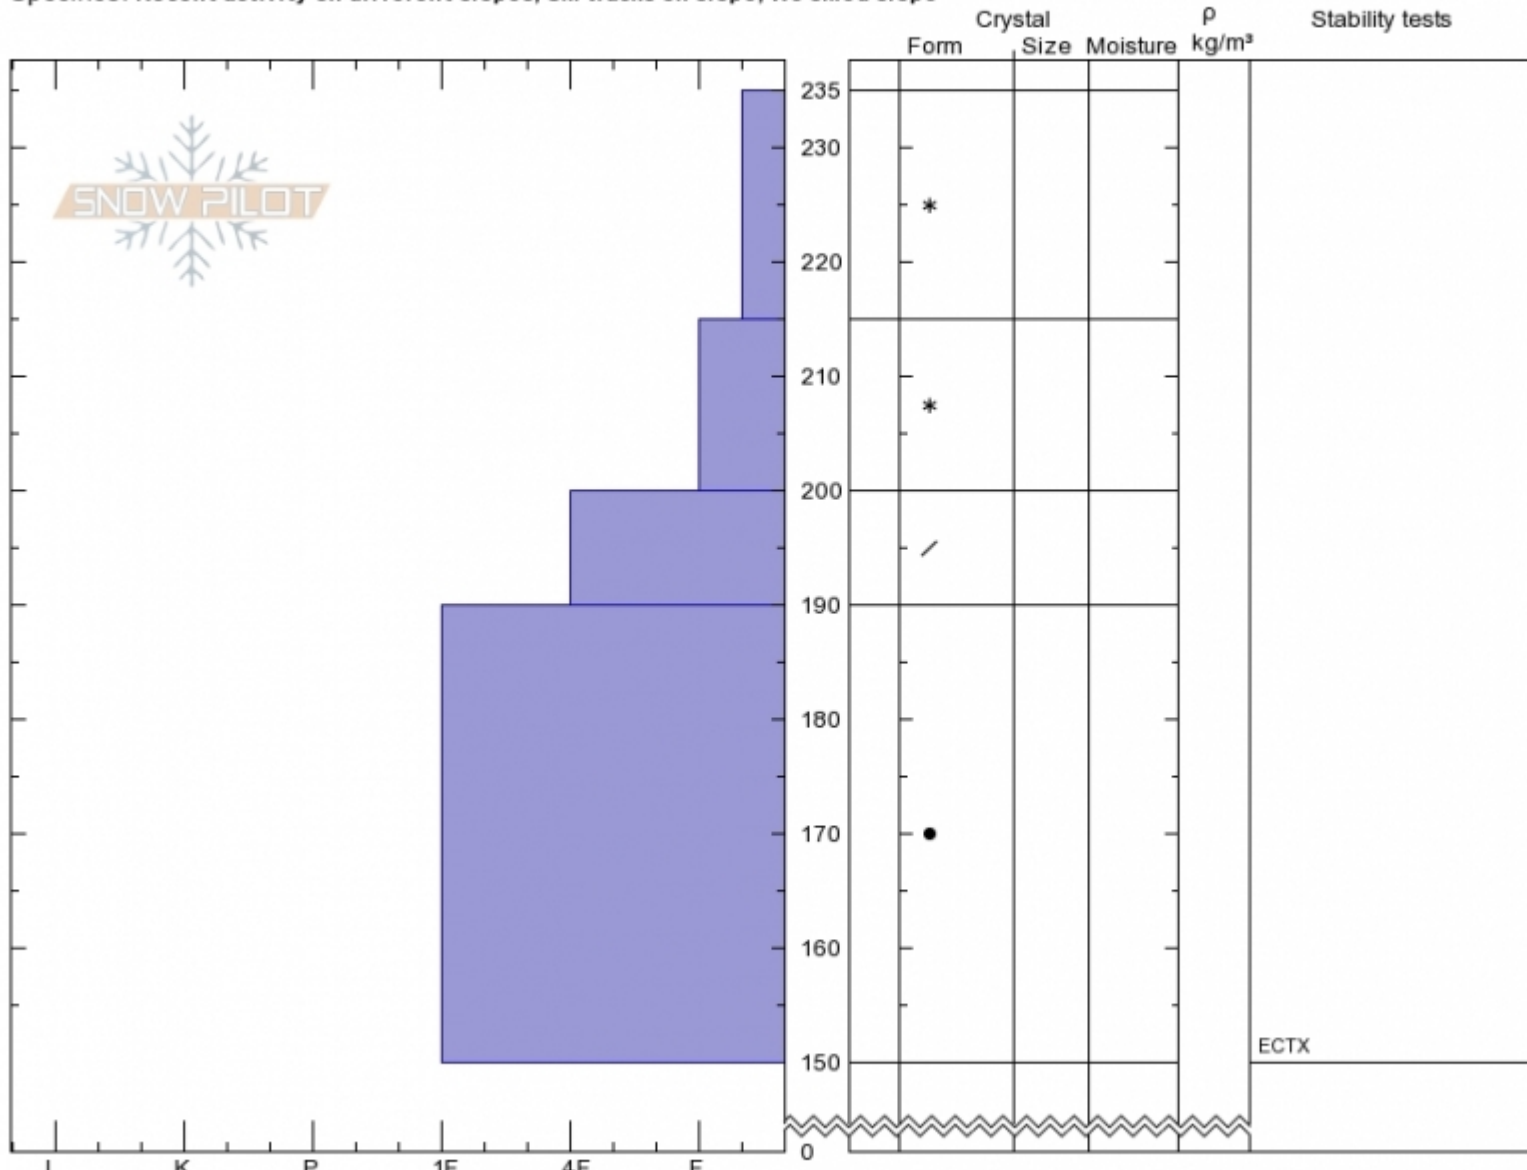

Mt. Blackmore
Gallatin Range-N
MT

Elevation: **9400 ft**
 Aspect: **30°**

Specifics: **Recent activity on different slopes; Ski tracks on slope; We skied slope**

Alex Marienthal
Fri Mar 15 11:55 2019
 Co-ord: **45.44829N, -110.99852W**
 Slope Angle: **27°**
 Wind Loading:

Stability: **Good**
 Air Temperature:
 Sky Cover: **FEW**
 Precipitation: **NO**
 Wind: **Calm**

HS235
Stability Test Notes

Layer No

Notes: Skier triggered dry loose slides on steeper slopes. Small wind slabs along ridgeline, isolated but easily triggered.