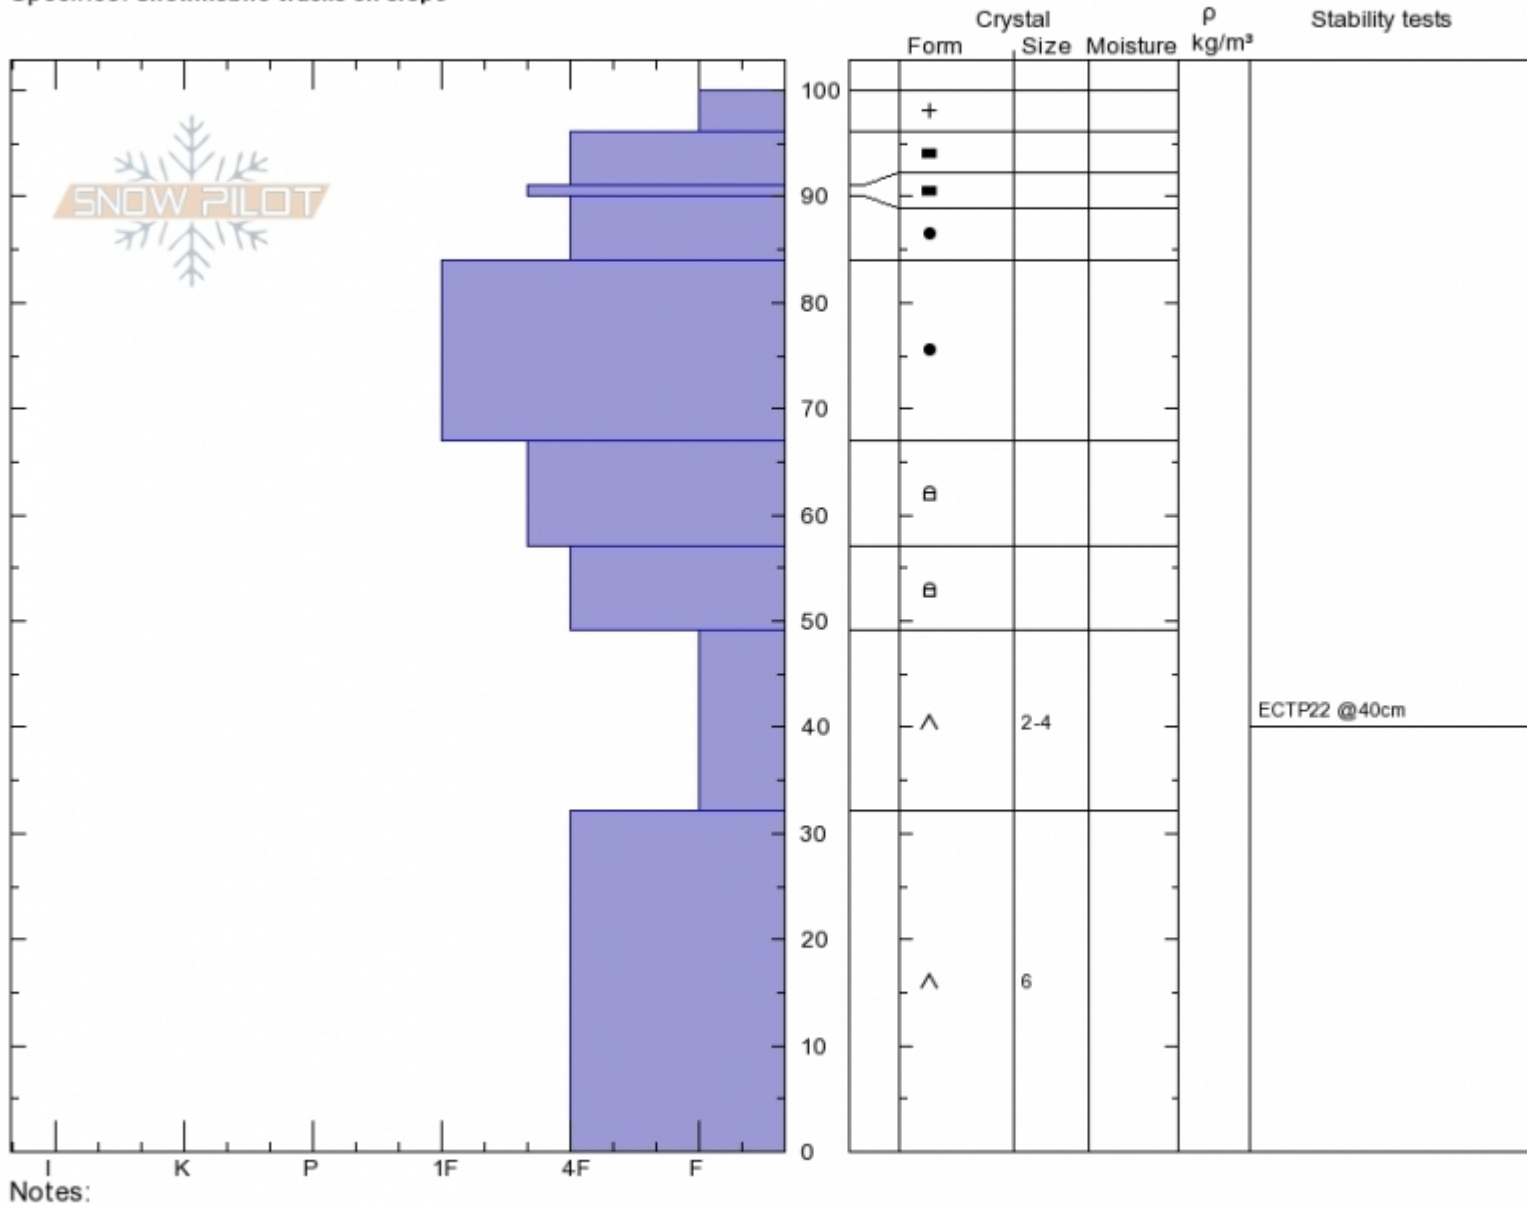

Taylor Fork
 Madison Range-S
 MT
 Elevation: 9200 ft
 Aspect: 130°
 Specifics: Snowmobile tracks on slope

Ian Hoyer
 Thu Mar 14 12:00 2019
 Co-ord: 44.97250N, -111.27119W
 Slope Angle: 24°
 Wind Loading: no

Stability: **Good**
 Air Temperature:
 Sky Cover: **CLR**
 Precipitation: **NO**
 Wind: **Calm**

HS100 PF15
 Stability Test Notes

Layer No
 32-49: Pro

Advisory Region
 Southern Madison
 Southern Madison, 2019-03-14