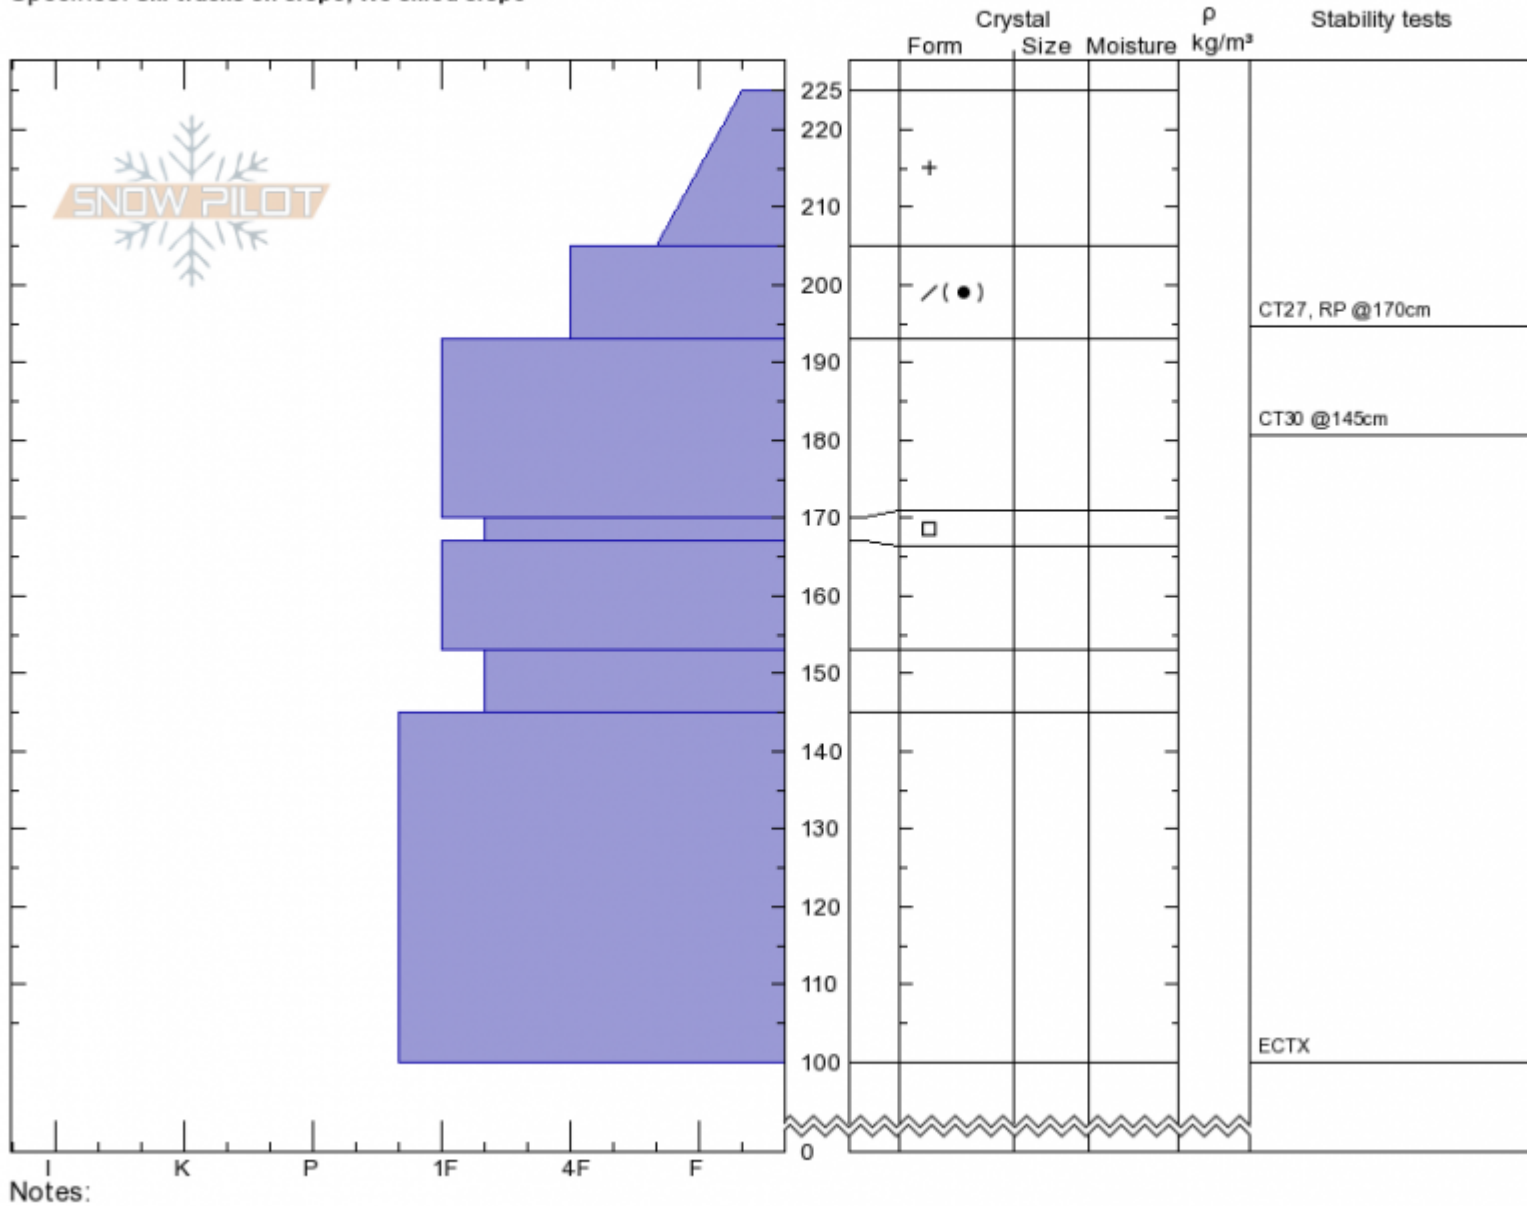

Maid of the Mist - N
Gallatin Range-N
MT
 Elevation: **9150 ft**
 Aspect: **315°**
 Specifics: **Ski tracks on slope; We skied slope**

Andrew Schauer
Sat Mar 9 11:15 2019
 Co-ord: **45.41522N, -110.97246W**
 Slope Angle: **35°**
 Wind Loading: **no**

Stability: **Good**
 Air Temperature: **-12°C**
 Sky Cover: **OVC**
 Precipitation: **S1**
 Wind: **S Light Breeze**

HS225 PF45
 Stability Test Notes

Layer No
167-170:

Notes:
 Advisory Region
 Northern Gallatin
 Longitude
 -110.97W
 Latitude
 45.42N
 Northern Gallatin, 2019-03-09