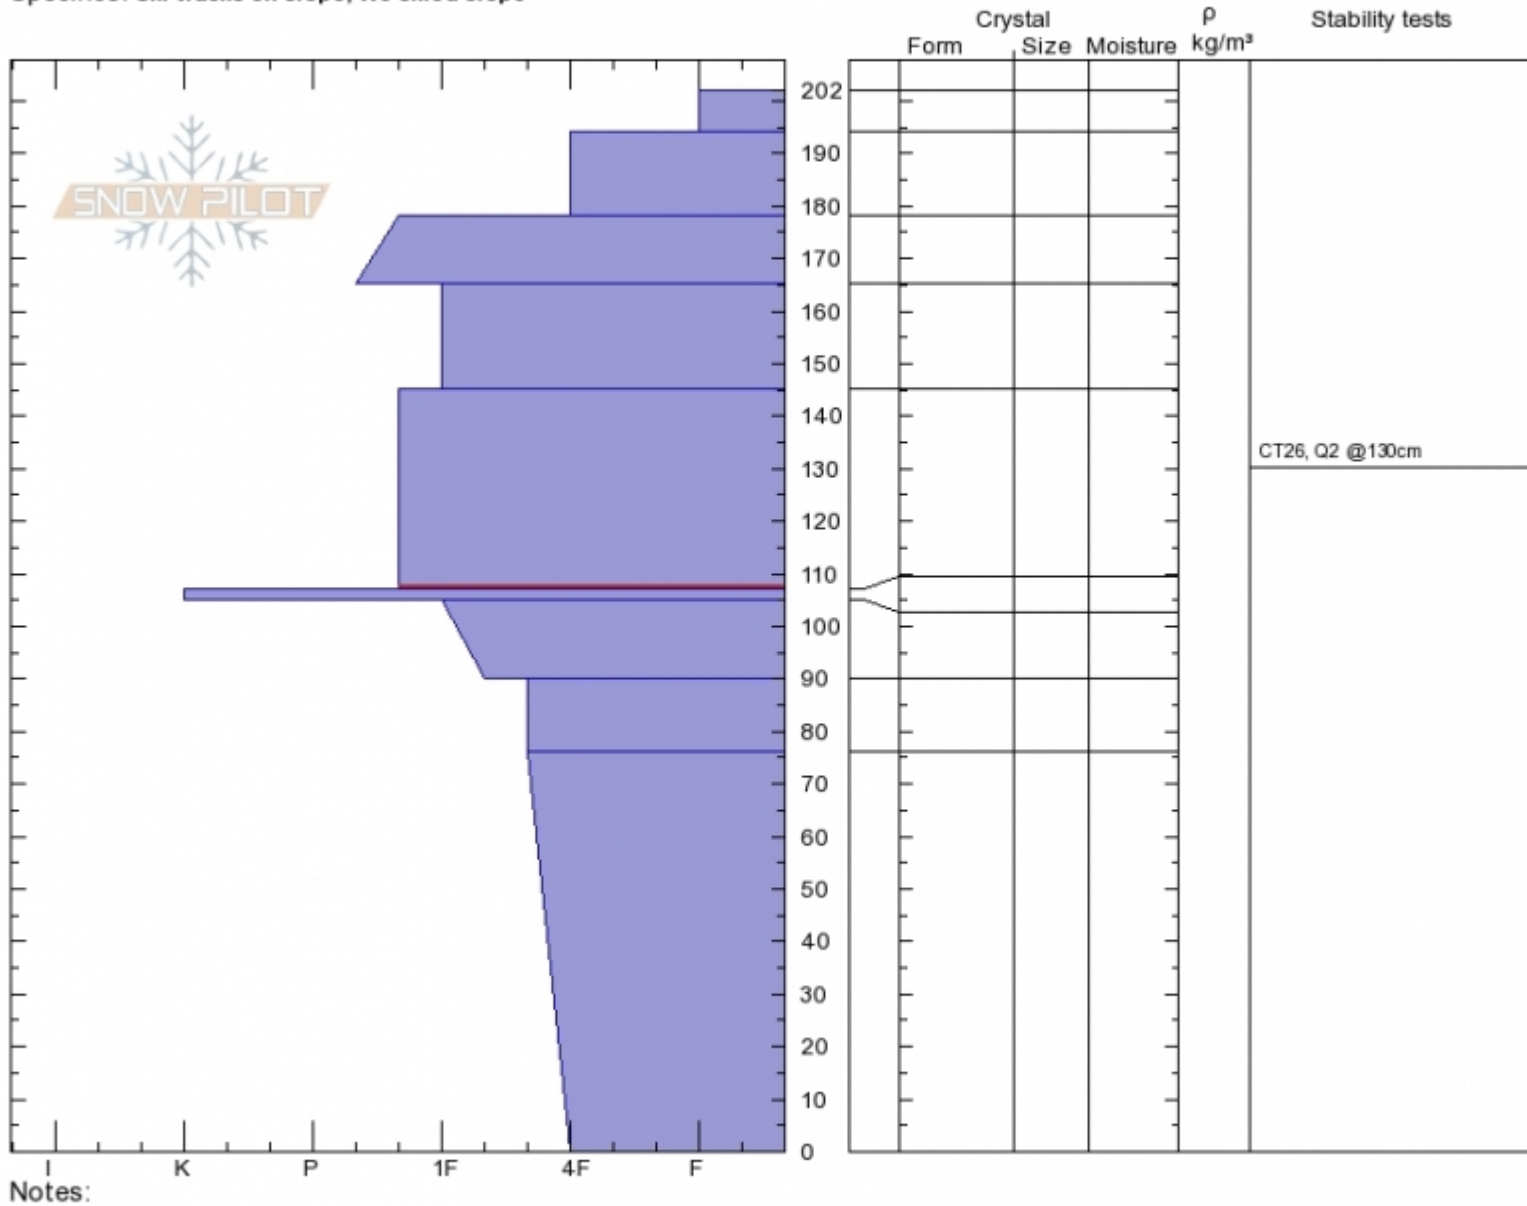

Maid of the Mist
Gallatin Range-N
MT

Elevation:
Aspect: **SE**
Specifics: **Ski tracks on slope; We skied slope**

Erich Schreier
Sun Feb 24 13:00 2019
Co-ord: **45.41675N, -110.97953W**
Slope Angle: **26°**
Wind Loading: **yes**

Stability:
Air Temperature:
Sky Cover: **OVC**
Precipitation: **S2**
Wind: **N Moderate**

HS202
Stability Test Notes

Layer No
107-145:

Advisory Region
Northern Gallatin
Northern Gallatin, 2019-02-28