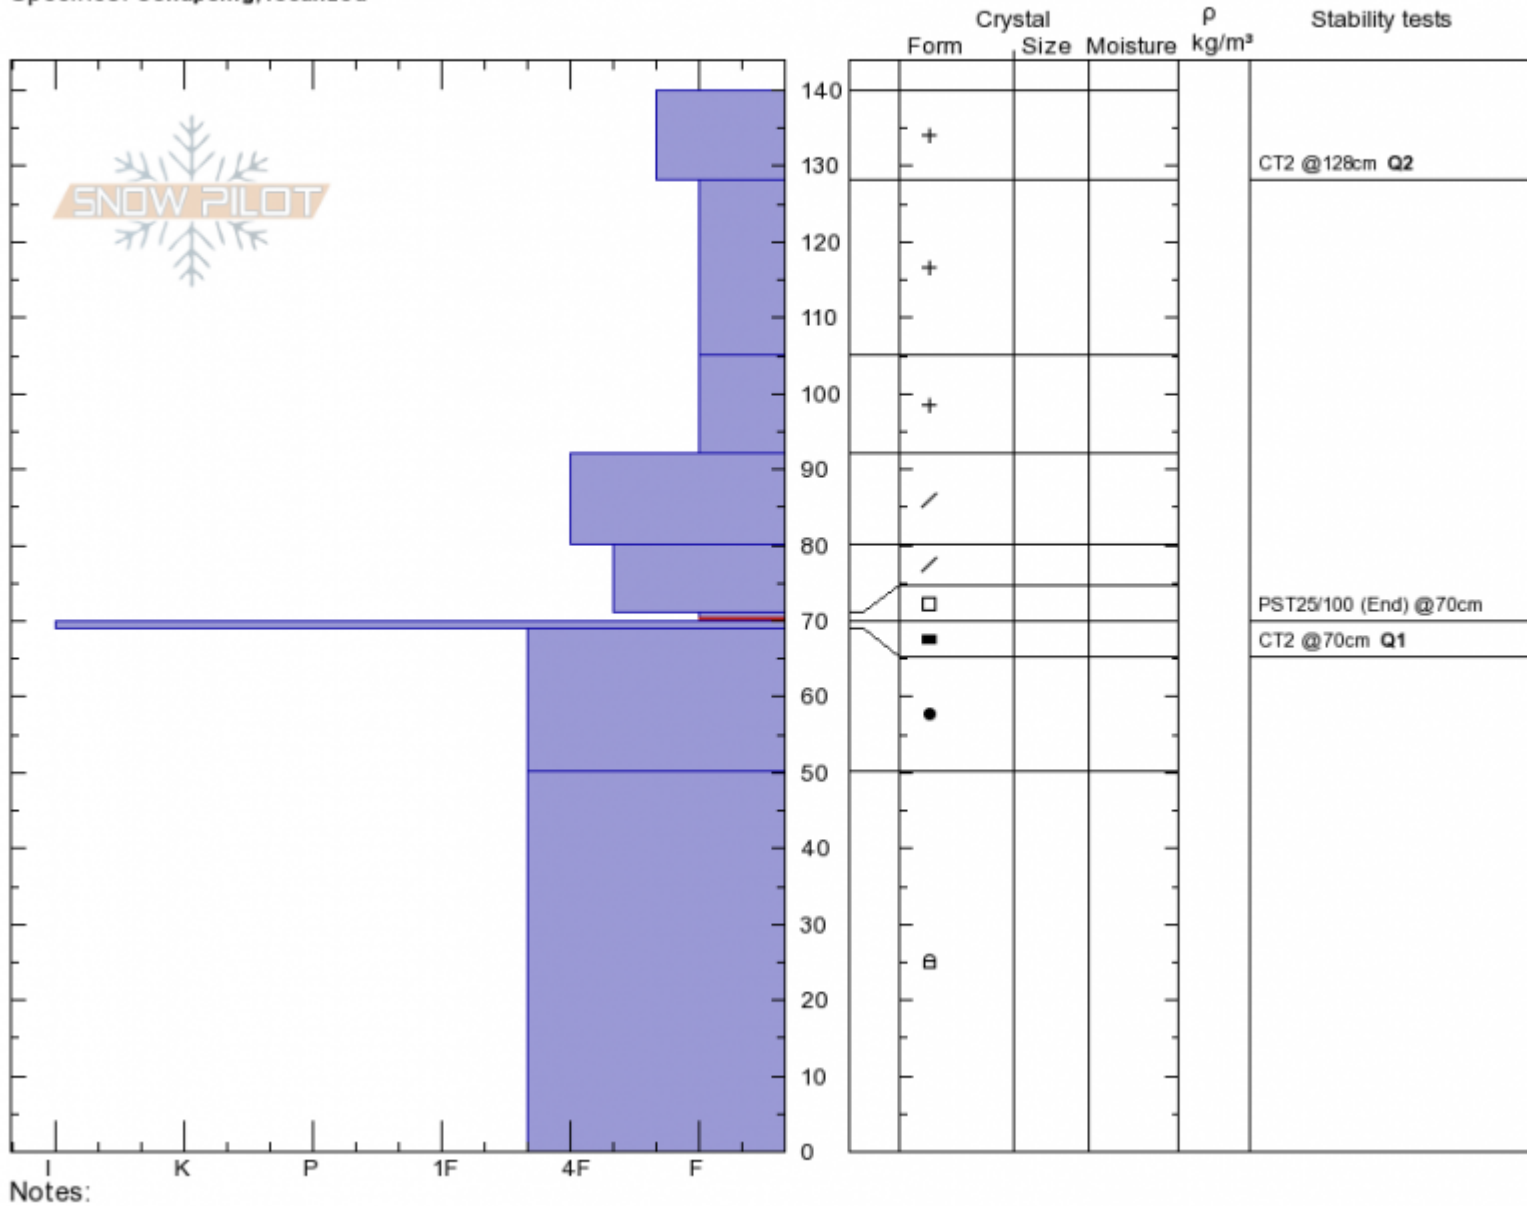

70-71: Pr

Montana, Madison Range Co-ord: 44.96011N, -111.09796W

Sky Cover:

128: Q2

Elevation: 8000 ft

Slope Angle: 30°

Precipitation:

70: Q1

Aspect: 150°

Wind Loading:

Wind:

Specifics: Collapsing, localized

Notes:

Advisory Region  
 Southern Madison  
 Longitude  
 -111.10W  
 Latitude  
 44.96N  
 Southern Madison, 2019-02-27