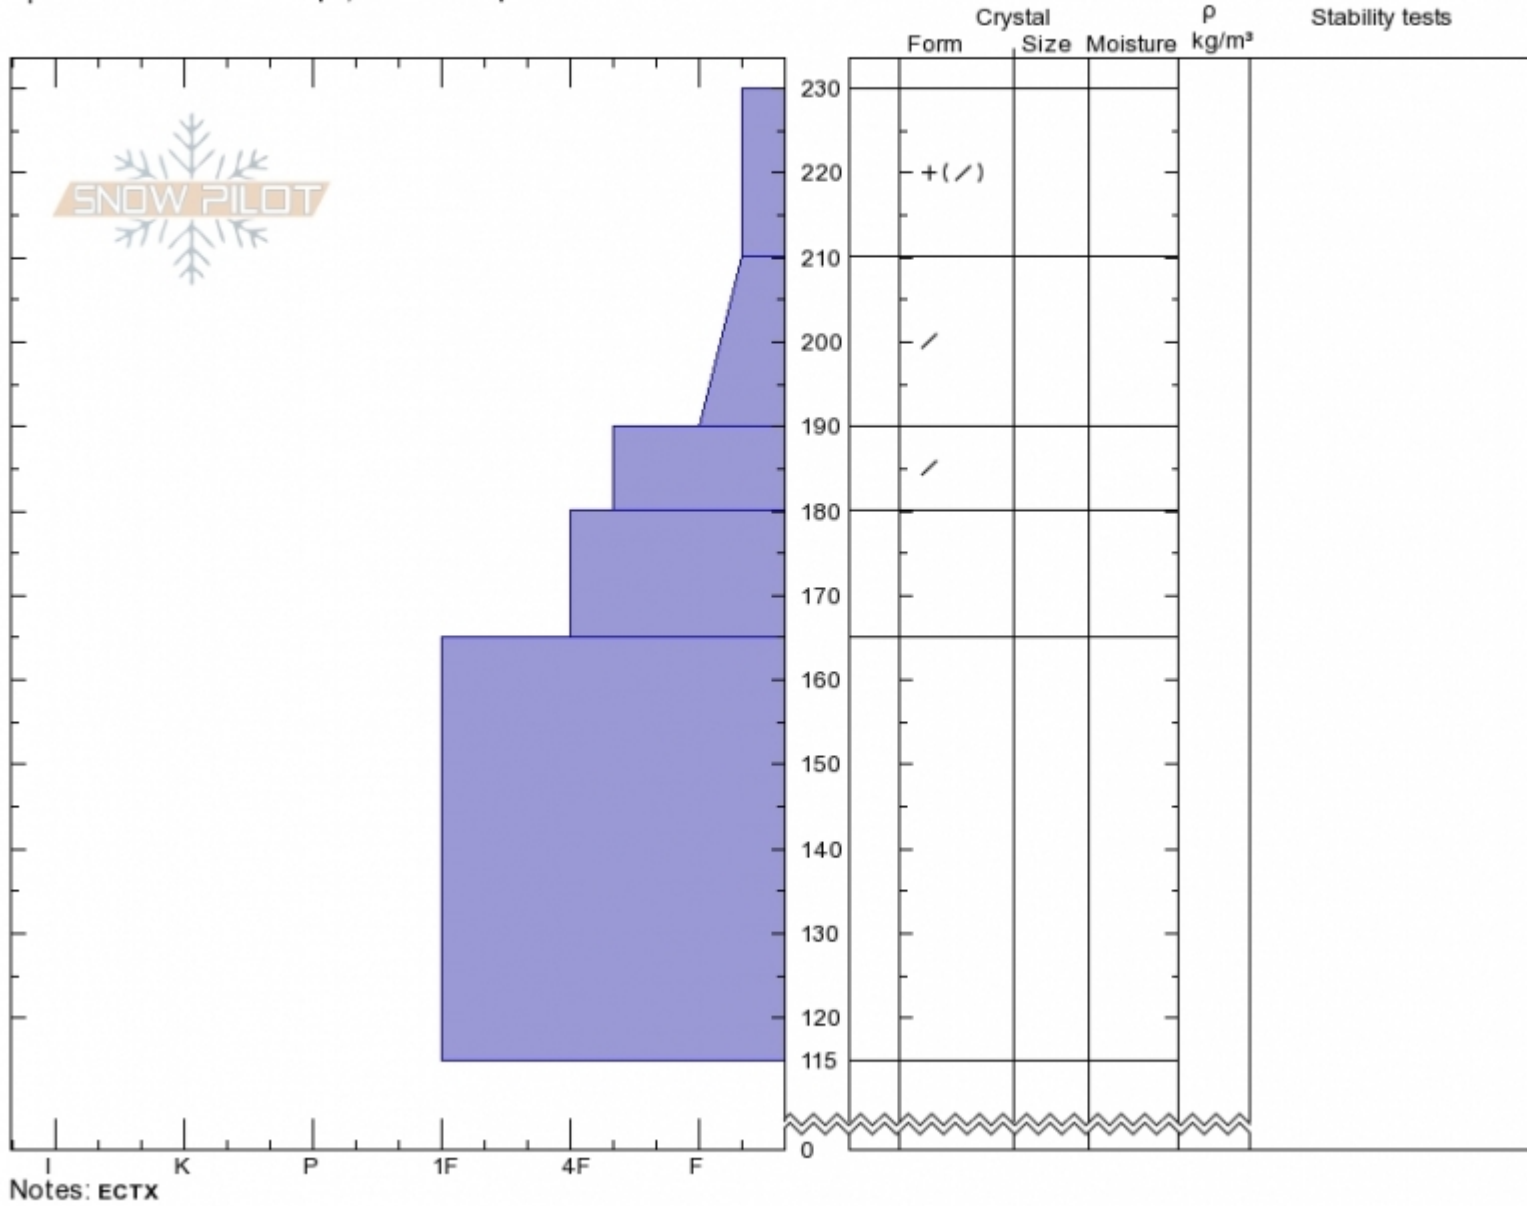

Vegas Meadow
 Bridger Range
 MT
 Elevation: 8050 ft
 Aspect: 90°
 Specifics: Ski tracks on slope; We skied slope

Doug Chabot-Admin
 Sun Feb 24 10:30 2019
 Co-ord: 45.82996N, -110.93059W
 Slope Angle: 25°
 Wind Loading: no

Stability: **Good**
 Air Temperature: -16°C
 Sky Cover: **OVC**
 Precipitation: **NO**
 Wind: **Calm**

HS230
 Stability Test Notes

Layer No

Advisory Region
 Bridger Range
 Bridger Range, 2019-02-24