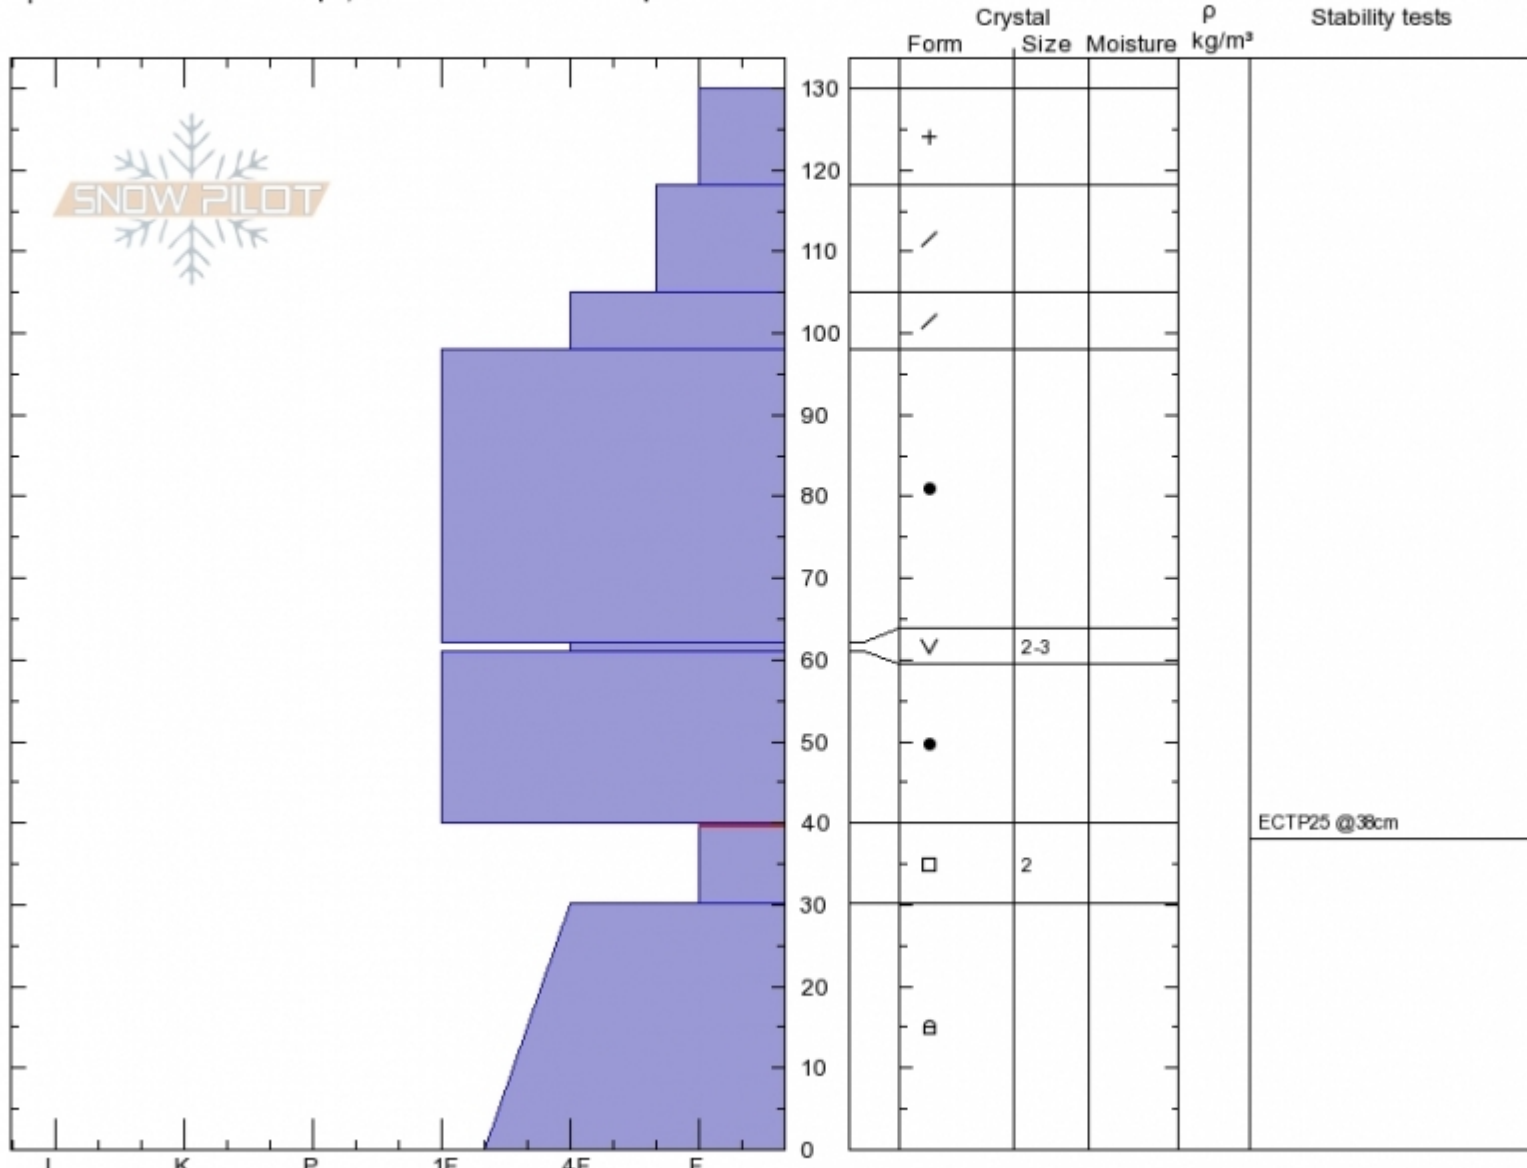

Lionhead, NE
 Henry Mtns
 MT
 Elevation: 8060 ft
 Aspect: 40°
 Specifics: Ski tracks on slope; Snowmobile tracks on slope

Eric Knoff
 Tue Feb 19 12:35 2019
 Co-ord: 44.69890N, -111.29043W
 Slope Angle: 25°
 Wind Loading: no

Stability:
 Air Temperature: -10°C
 Sky Cover: FEW
 Precipitation: NO
 Wind: SW Light Breeze

HS130
 Stability Test Notes

Layer No
 61-62: no
 30-40: Pr

Notes: Thick slab, bad structure. It's getting harder to impact the weak layer, but it's still capable of producing avalanches.