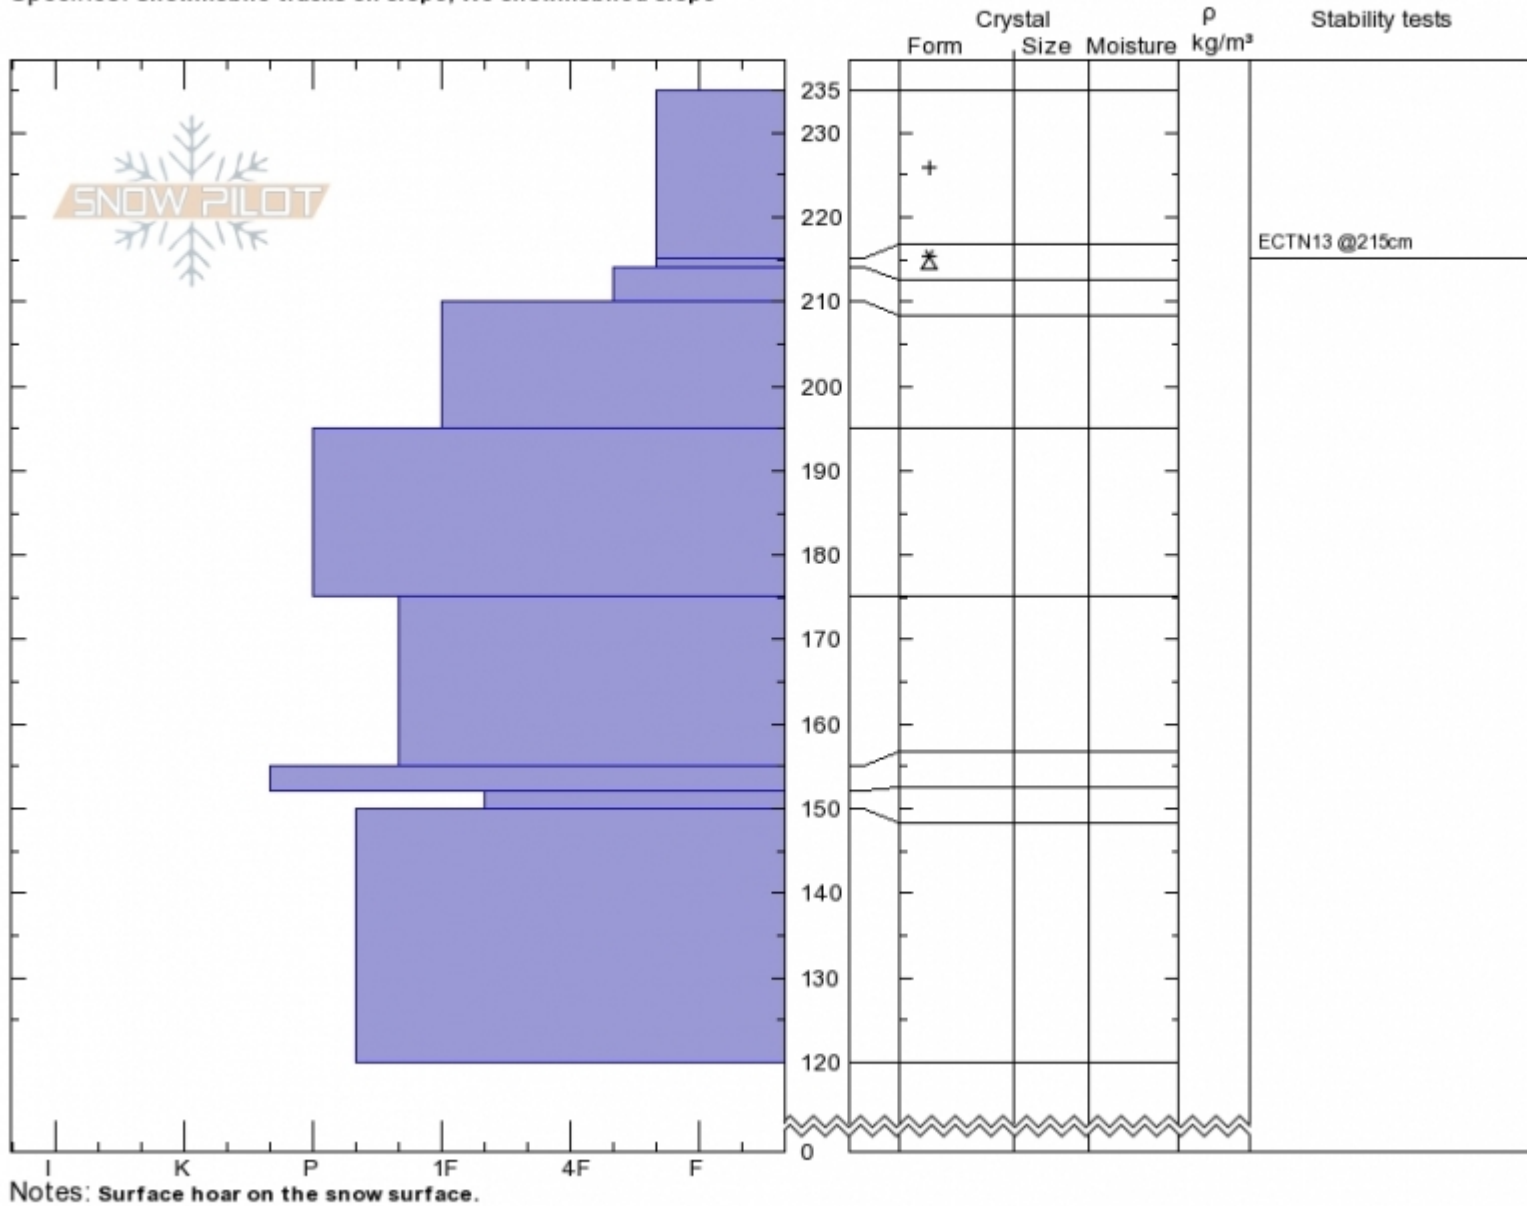

Crown Butte
Cooke City
MT
 Elevation: **9600 ft**
 Aspect: **138°**
 Specifics: **Snowmobile tracks on slope; We snowmobiled slope**

Ian Hoyer
Mon Feb 18 09:00 2019
 Co-ord: **45.04981N, -109.96120W**
 Slope Angle: **15°**
 Wind Loading: **previous**

Stability: **Good**
 Air Temperature:
 Sky Cover: **CLR**
 Precipitation: **NO**
 Wind: **Calm**

HS235 PF30
 Stability Test Notes

Layer No
 214-215: F

Advisory Region
 Cooke City
 Longitude
 -109.96W
 Latitude
 45.05N
 Cooke City, 2019-02-18