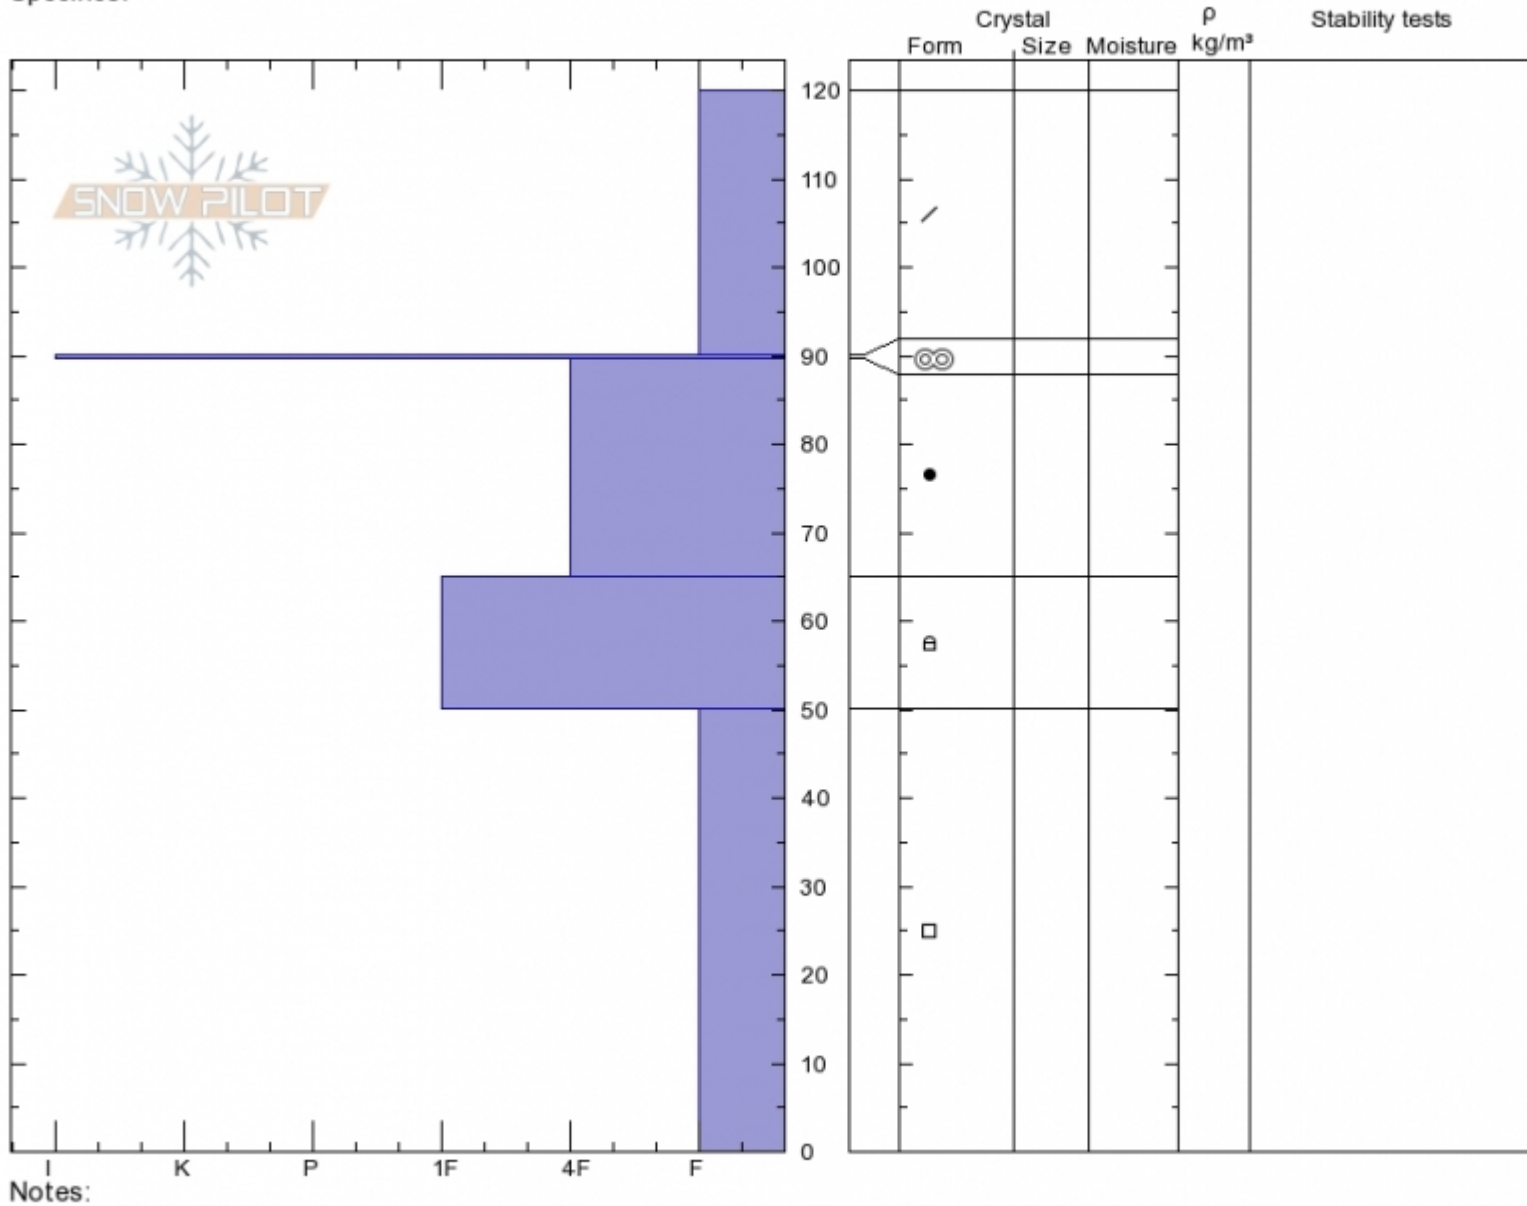

Sky Cover:

Elevation: 7200 ft

Slope Angle: 25°

Precipitation:

Aspect: NE

Wind Loading: yes

Wind: SW Moderate

Specifics:

Advisory Region  
Northern Gallatin

Longitude  
-110.96W

Latitude  
45.60N

Northern Gallatin, 2019-02-13